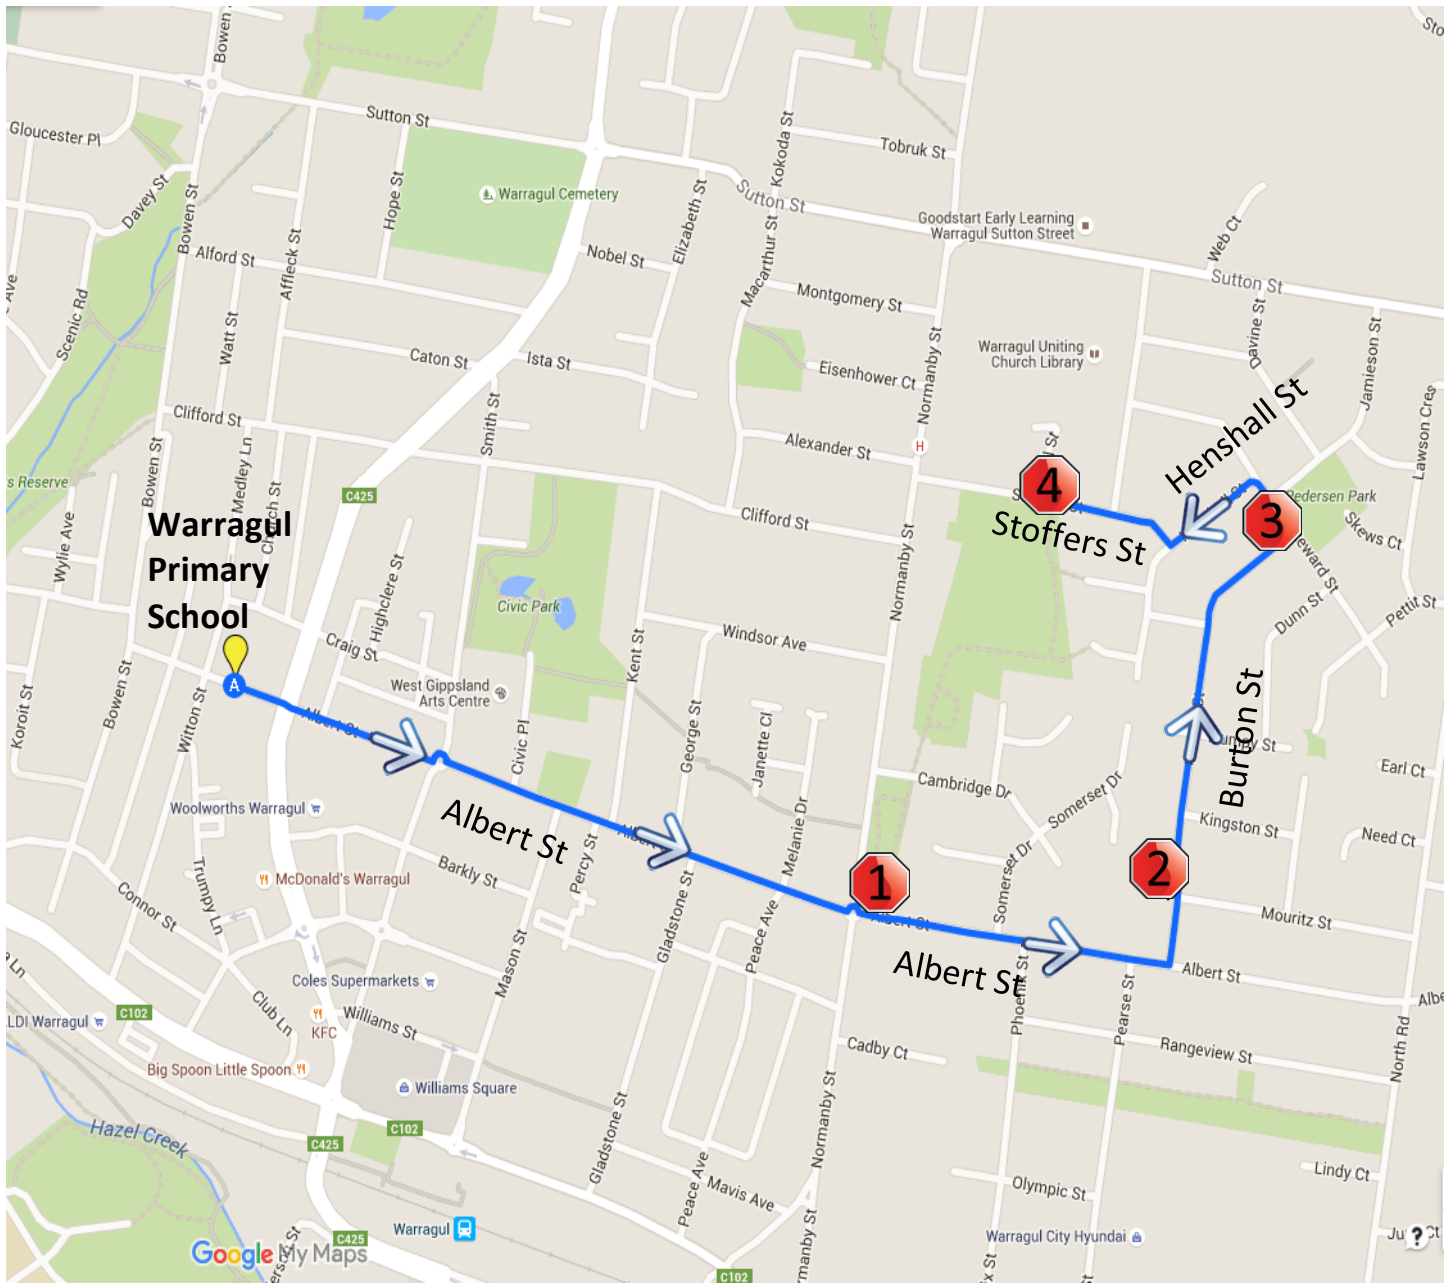

Town Run #31 – Morning Route

Warragul East – Warragul Primary School

Stop	Description	Time
1	Corner of Albert St & Normanby St	8:30
2	Corner of Burton St & Mouritz St	8:32
3	Corner of Burton St & Stewart St	8:35
4	Corner of Stoffers St & Stoll St	8:38
	Warragul Primary School	8:43

Town Run #31 – Afternoon Route

Warragul Primary School – Warragul East

Stop	Description	Time
	Warragul Primary School	3:30
1	Corner of Albert St & Normanby St	3:35
2	Corner of Burton St & Mouritz St	3:37
3	Corner of Burton St & Stewart St	3:40
4	Corner of Stoffers St & Stoll St	3:43