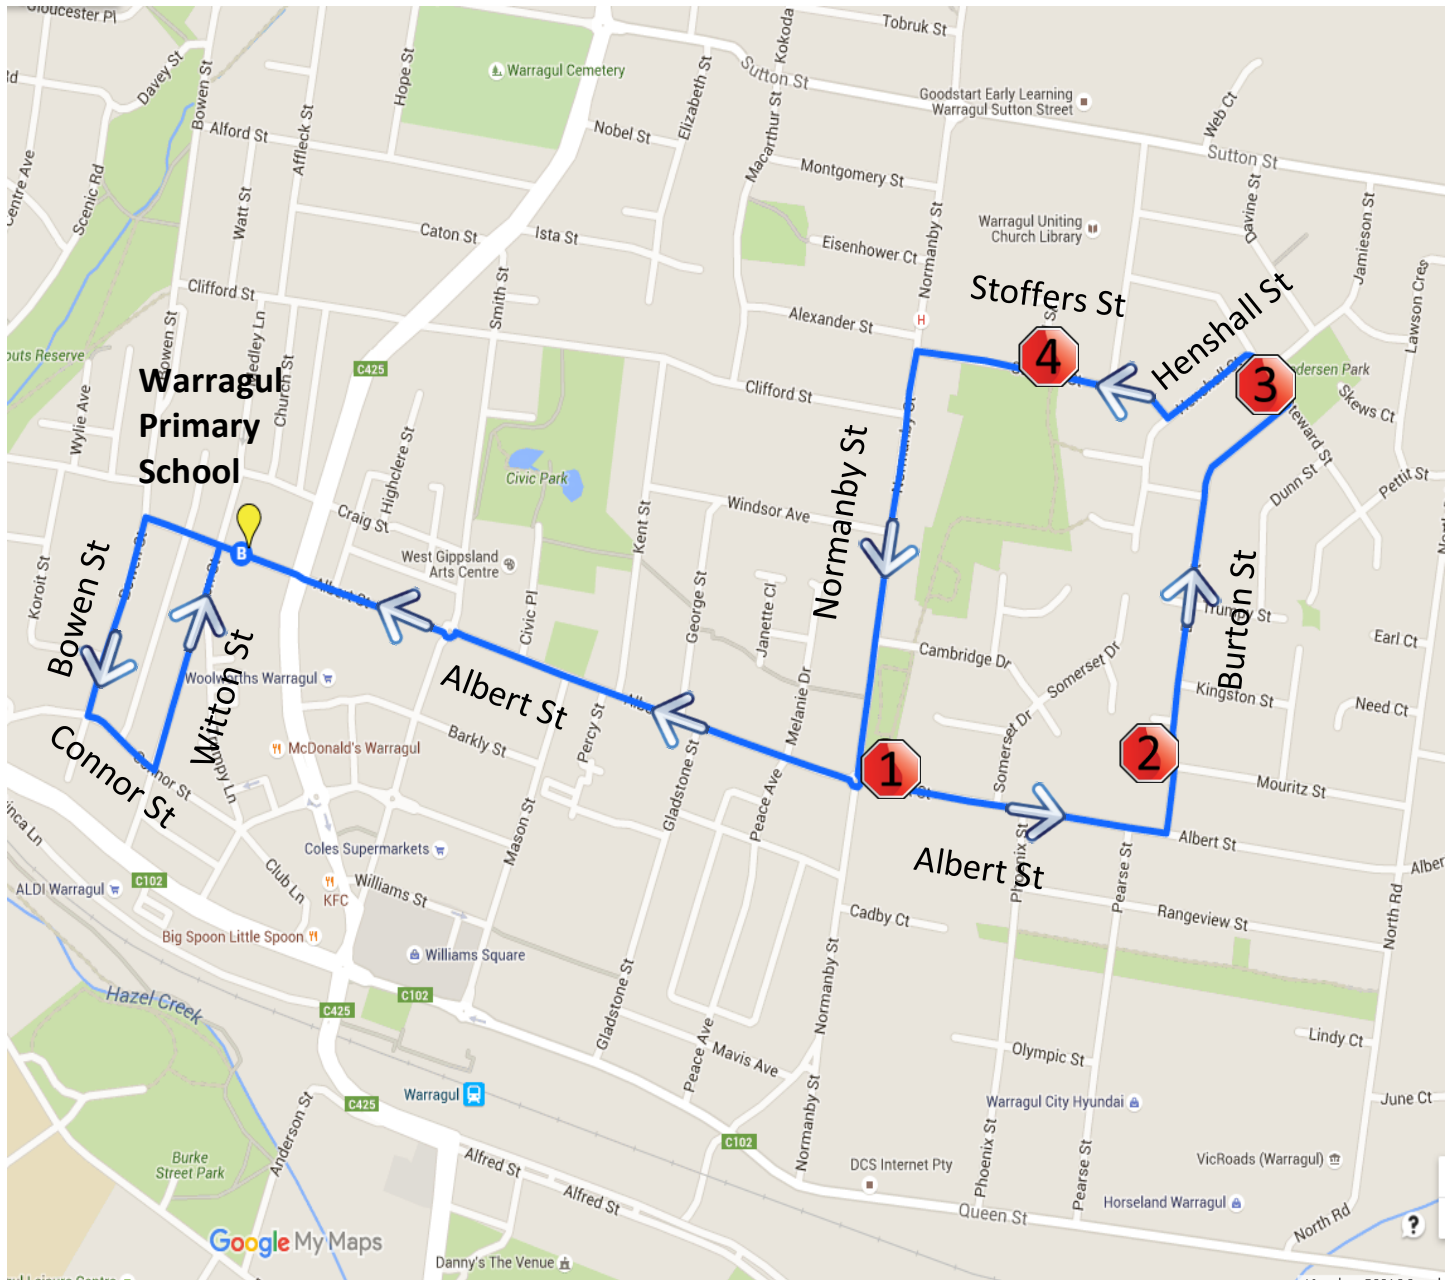

Town Run #31 – Morning Route

Warragul East – Warragul Primary School

Stop	Description	Time
1	Corner of Albert St & Normanby St	8:30
2	Corner of Burton St & Mouritz St	8:32
3	Corner of Burton St & Stewart St	8:35
4	Corner of Stoffers St & Stoll St	8:38
	Warragul Primary School	8:43

Town Run #31 – Afternoon Route

Warragul Primary School – Warragul East

Stop	Description	Time
	Warragul Primary School	3:30
1	Corner of Albert St & Normanby St	3:35
2	Corner of Burton St & Mouritz St	3:37
3	Corner of Burton St & Stewart St	3:40
4	Corner of Stoffers St & Stoll St	3:43