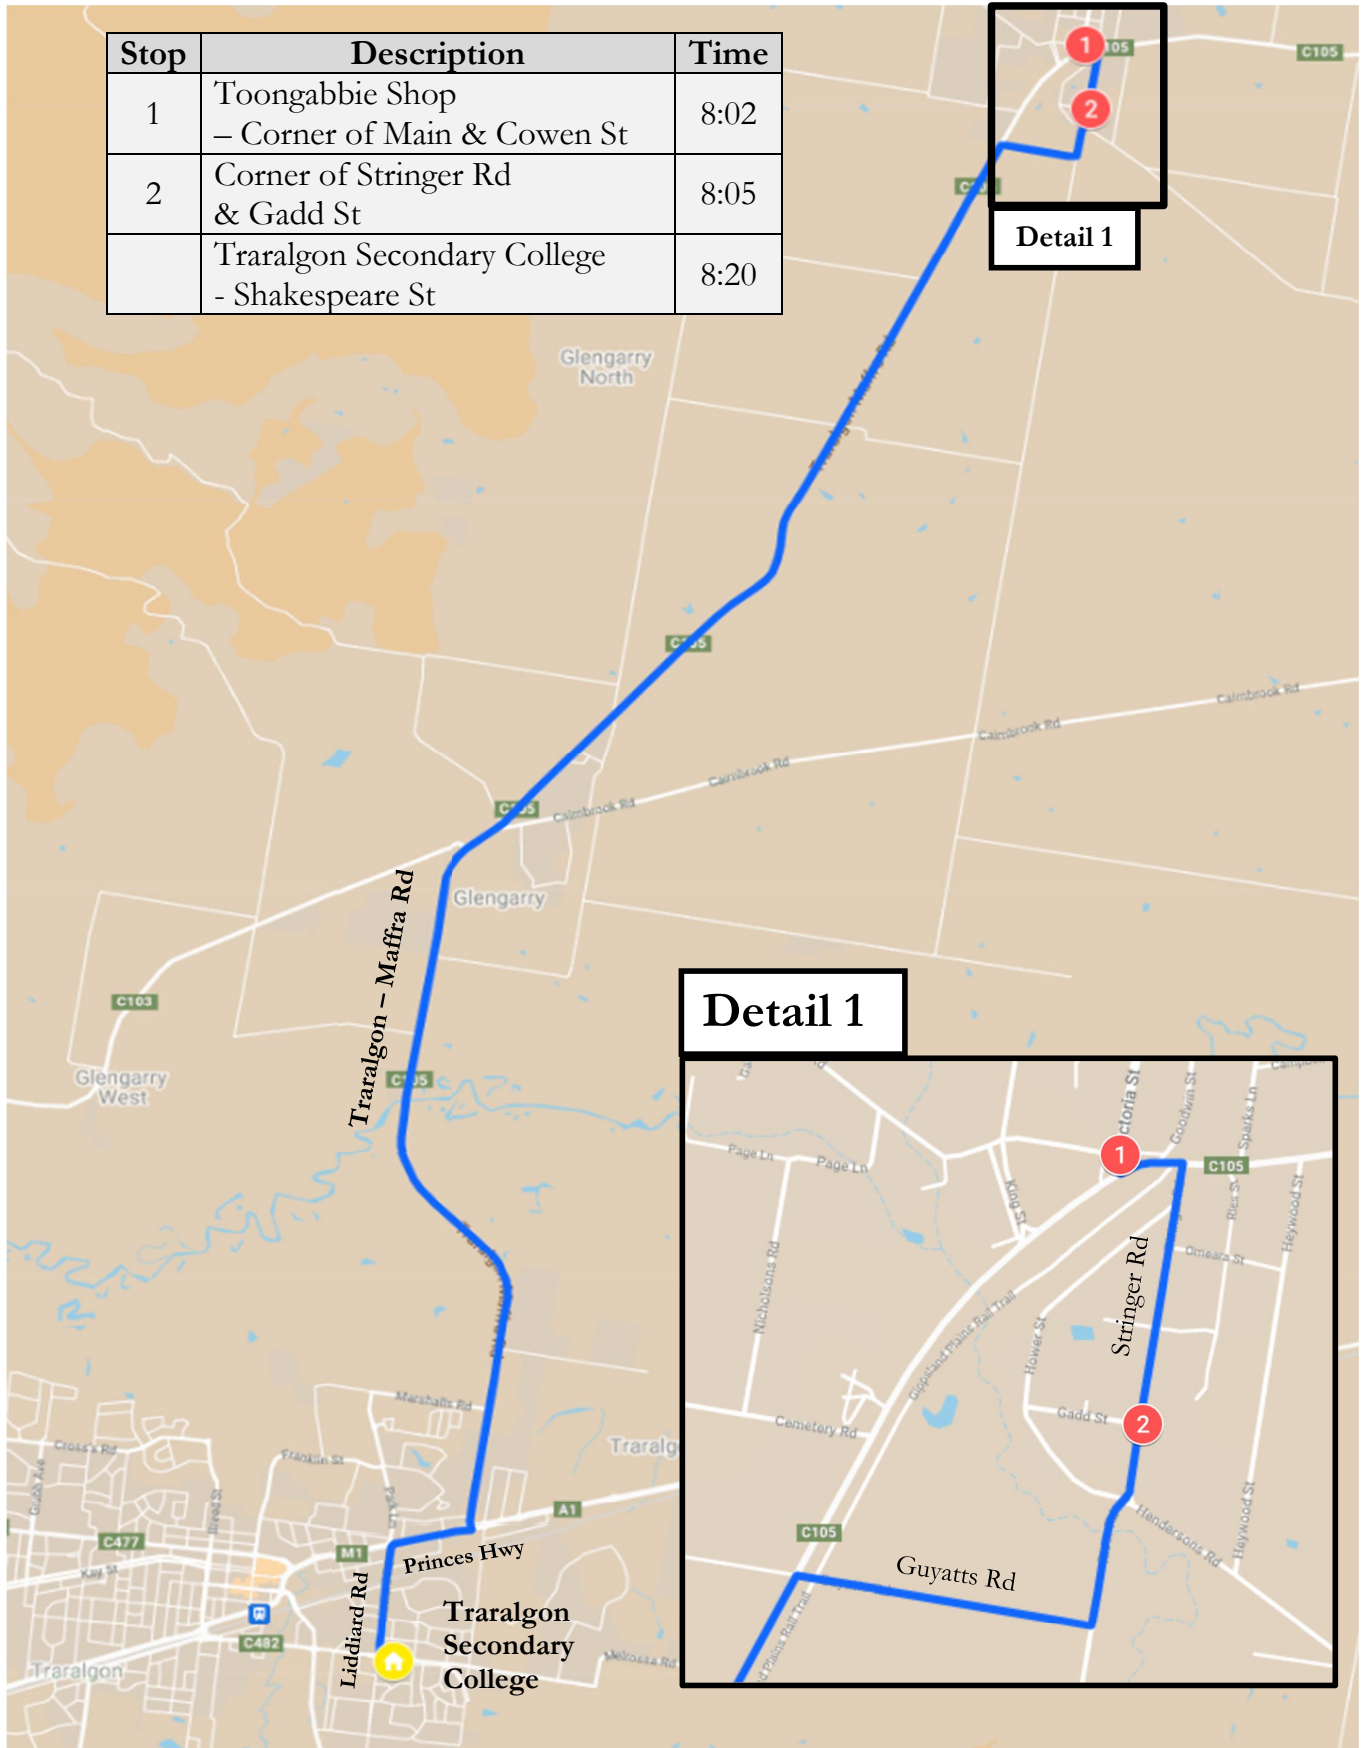

Toongabbie – Morning Route

Traralgon Secondary College

Stop	Description	Time
1	Toongabbie Shop – Corner of Main & Cowen St	8:02
2	Corner of Stringer Rd & Gadd St	8:05
	Traralgon Secondary College - Shakespeare St	8:20

Toongabbie – Afternoon Route

Traralgon Secondary College

Stop	Description	Time
	Traralgon Secondary College - Shakespeare St	3:40
1	Corner of Stringer Rd & Gadd St	3:56
2	Toongabbie Shop - Corner of Main & Cowen St	4:00