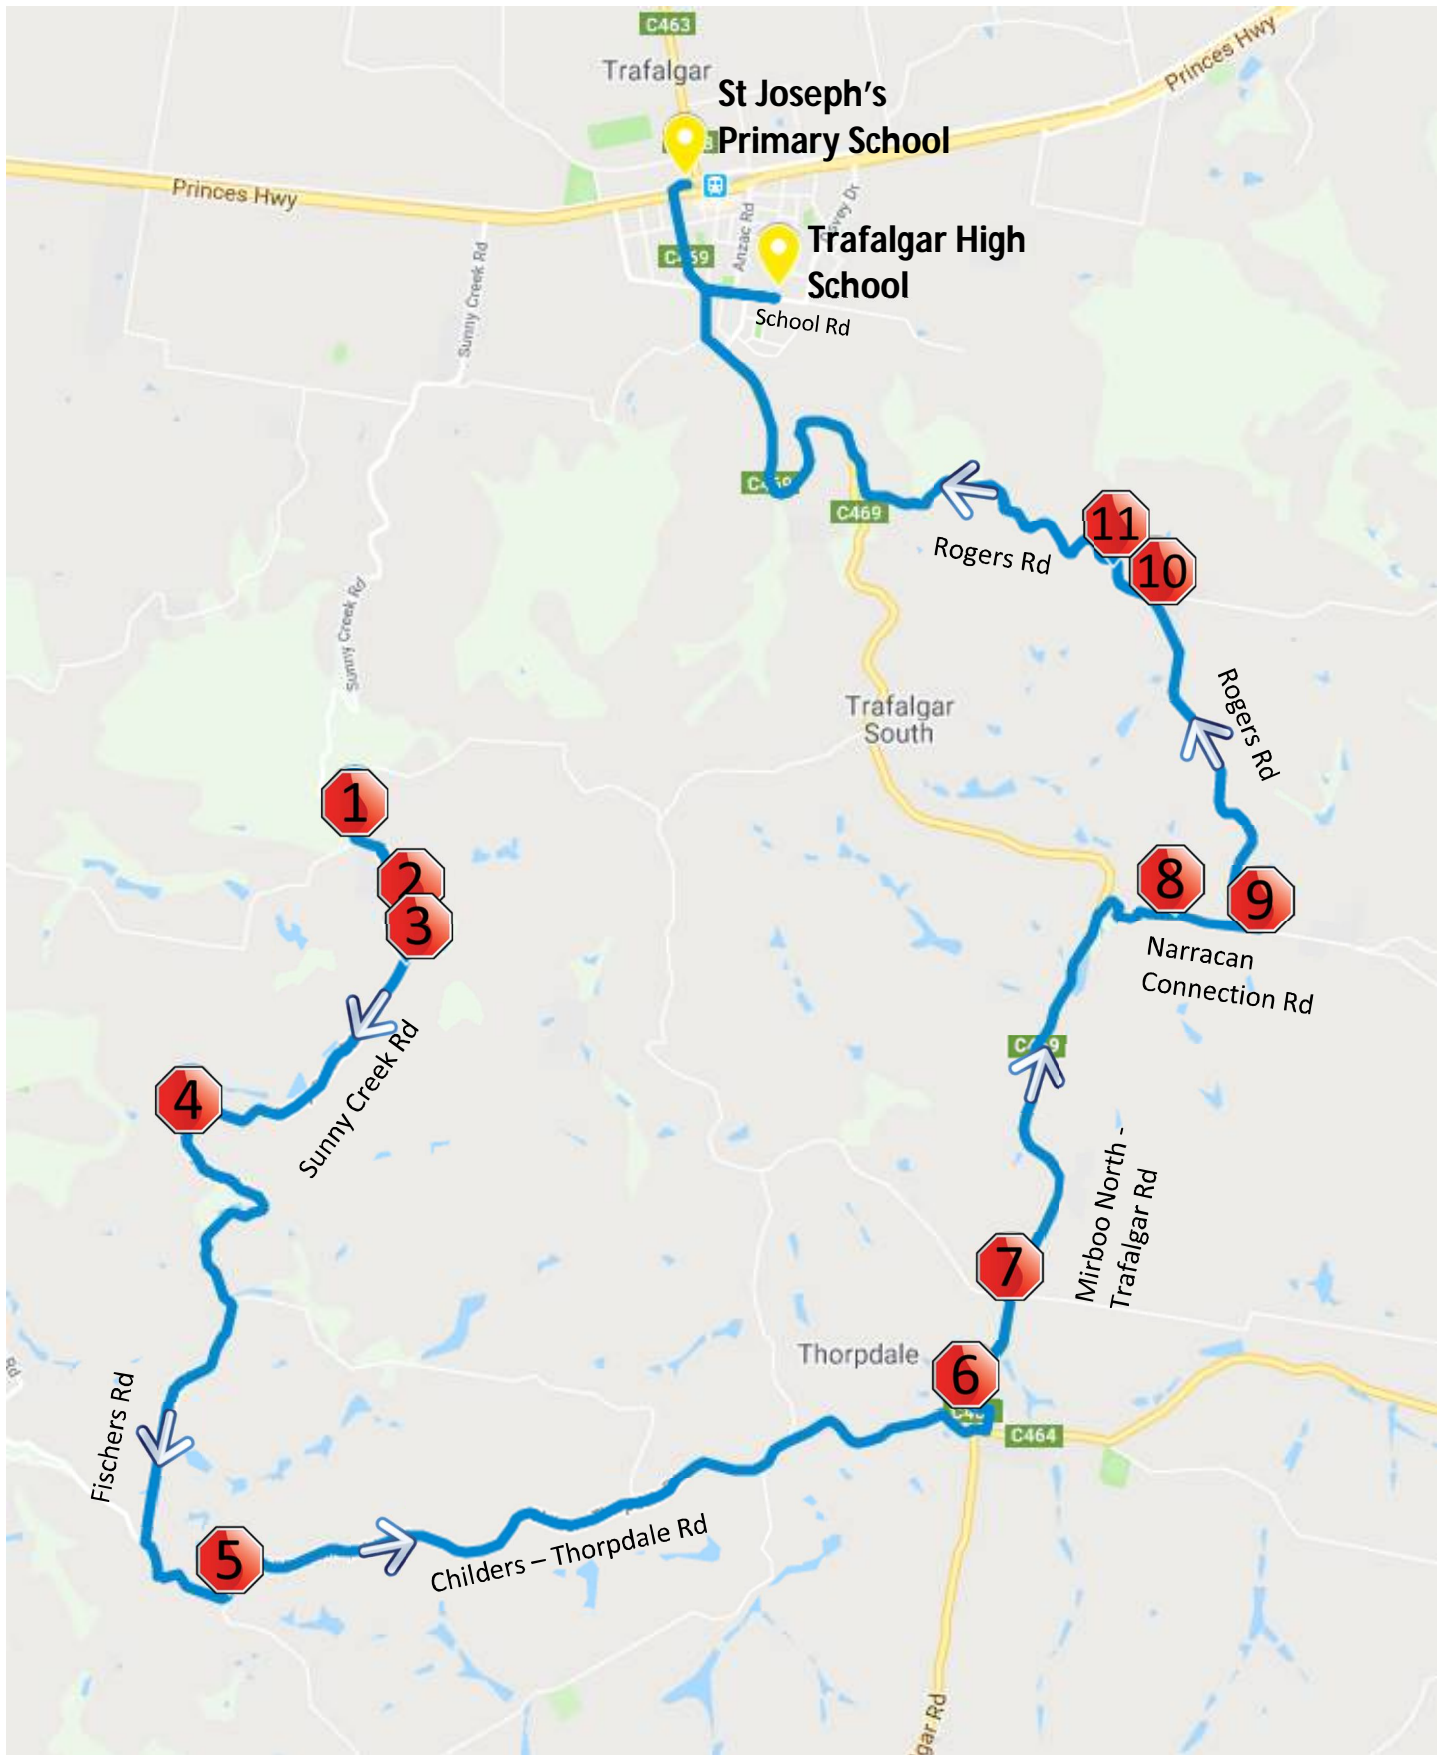

Thorpdale – Morning Route

Trafalgar High School

Thorpdale – Morning Route

Trafalgar High School

Stop	Description	Time
1	Corner of Sunny Creek Rd & Haynes Trk	7:55
2	Corner of Sunny Creek Rd & Humes Rd	7:56
3	Corner of Sunny Creek Rd & Tudors Rd	7:57
4	901 Sunny Creek Rd	7:59
5	Corner of Childers-Thorpdale Rd & McDonalds Trk	8:04
6	Thorpdale Shop	8:12
7	Corner of Trafalgar-Thorpdale Rd & Cooks Rd	8:13
8	70 Narracan Connection Rd	8:18
9	Corner of Rogers Rd & Narracan Connection Rd	8:20
10	Corner of Rogers Rd & Lawrence Rd	8:24
11	274 Rogers Rd	8:26
	Trafalgar High School	8:31
	St Joseph's Primary School	8:35

Thorpdale – Afternoon Route

Trafalgar High School

Thorpdale – Afternoon Route

Trafalgar High School

Stop	Description	Time
	Trafalgar High School	3:35
	St Joseph's Primary School	3:38
1	Corner of Sunny Creek Rd & Haynes Trk	3:45
2	Corner of Sunny Creek Rd & Humes Rd	3:49
3	Corner of Sunny Creek Rd & Tudors Rd	3:50
4	901 Sunny Creek Rd	3:52
5	Corner of Childers-Thorpdale Rd & McDonalds Trk	4:05
6	Thorpdale Shop	4:10
7	Corner of Mirboo North-Trafalgar Rd & Cooks Rd	4:15
8	70 Narracan Connection Rd	4:22
9	Corner of Rogers Rd & Narracan Connection Rd	4:26
10	Corner of Rogers Rd & Lawrence Rd	4:28
11	274 Rogers Rd	4:30