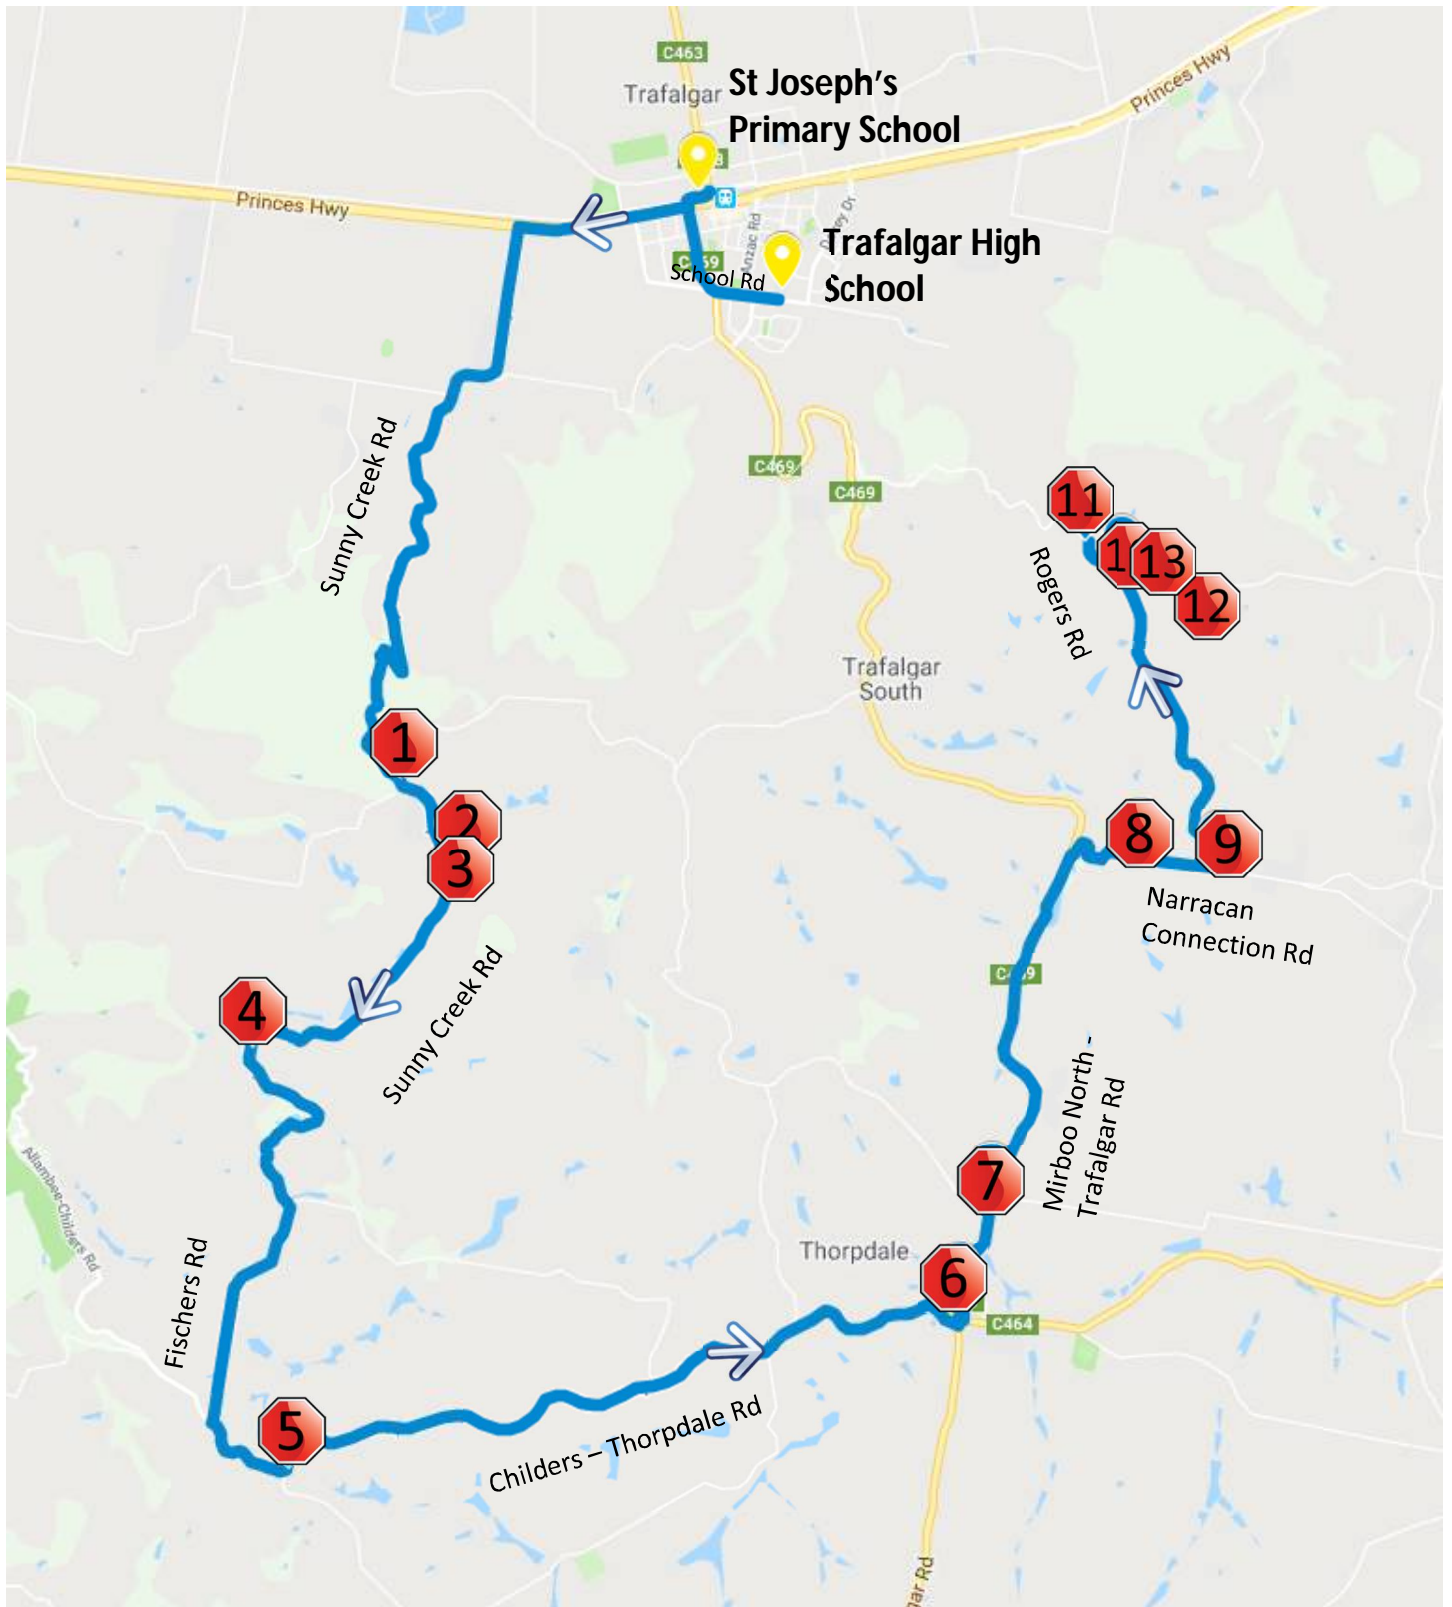

Thorpdale – Morning Route

Trafalgar High School

Thorpdale – Morning Route

Trafalgar High School

Stop	Description	Time
1	Corner of Sunny Creek Rd & Haynes Trk	7:55
2	Corner of Sunny Creek Rd & Humes Rd	7:56
3	Corner of Sunny Creek Rd & Tudors Rd	7:57
4	901 Sunny Creek Rd	7:59
5	Corner of Childers-Thorpdale Rd & McDonalds Trk	8:04
6	Thorpdale Shop	8:12
7	Corner of Trafalgar-Thorpdale Rd & Cooks Rd	8:13
8	70 Narracan Connection Rd	8:18
9	Corner of Rogers Rd & Narracan Connection Rd	8:20
10	Corner of Rogers Rd & Lawrence Rd	8:24
11	274 Rogers Rd	8:26
	Trafalgar High School	8:31
	St Joseph's Primary School	8:35

Thorpdale – Afternoon Route

Trafalgar High School

Thorpdale – Afternoon Route

Trafalgar High School

Stop	Description	Time
	Trafalgar High School	3:35
	St Joseph's Primary School	3:38
1	Corner of Sunny Creek Rd & Haynes Trk	3:45
2	Corner of Sunny Creek Rd & Humes Rd	3:49
3	Corner of Sunny Creek Rd & Tudors Rd	3:50
4	901 Sunny Creek Rd	3:52
5	Corner of Childers-Thorpdale Rd & McDonalds Trk	4:05
6	Thorpdale Shop	4:10
7	Corner of Mirboo North-Trafalgar Rd & Cooks Rd	4:15
8	70 Narracan Connection Rd	4:22
9	Corner of Rogers Rd & Narracan Connection Rd	4:26
10	Corner of Rogers Rd & Lawrence Rd	4:28
11	274 Rogers Rd	4:30