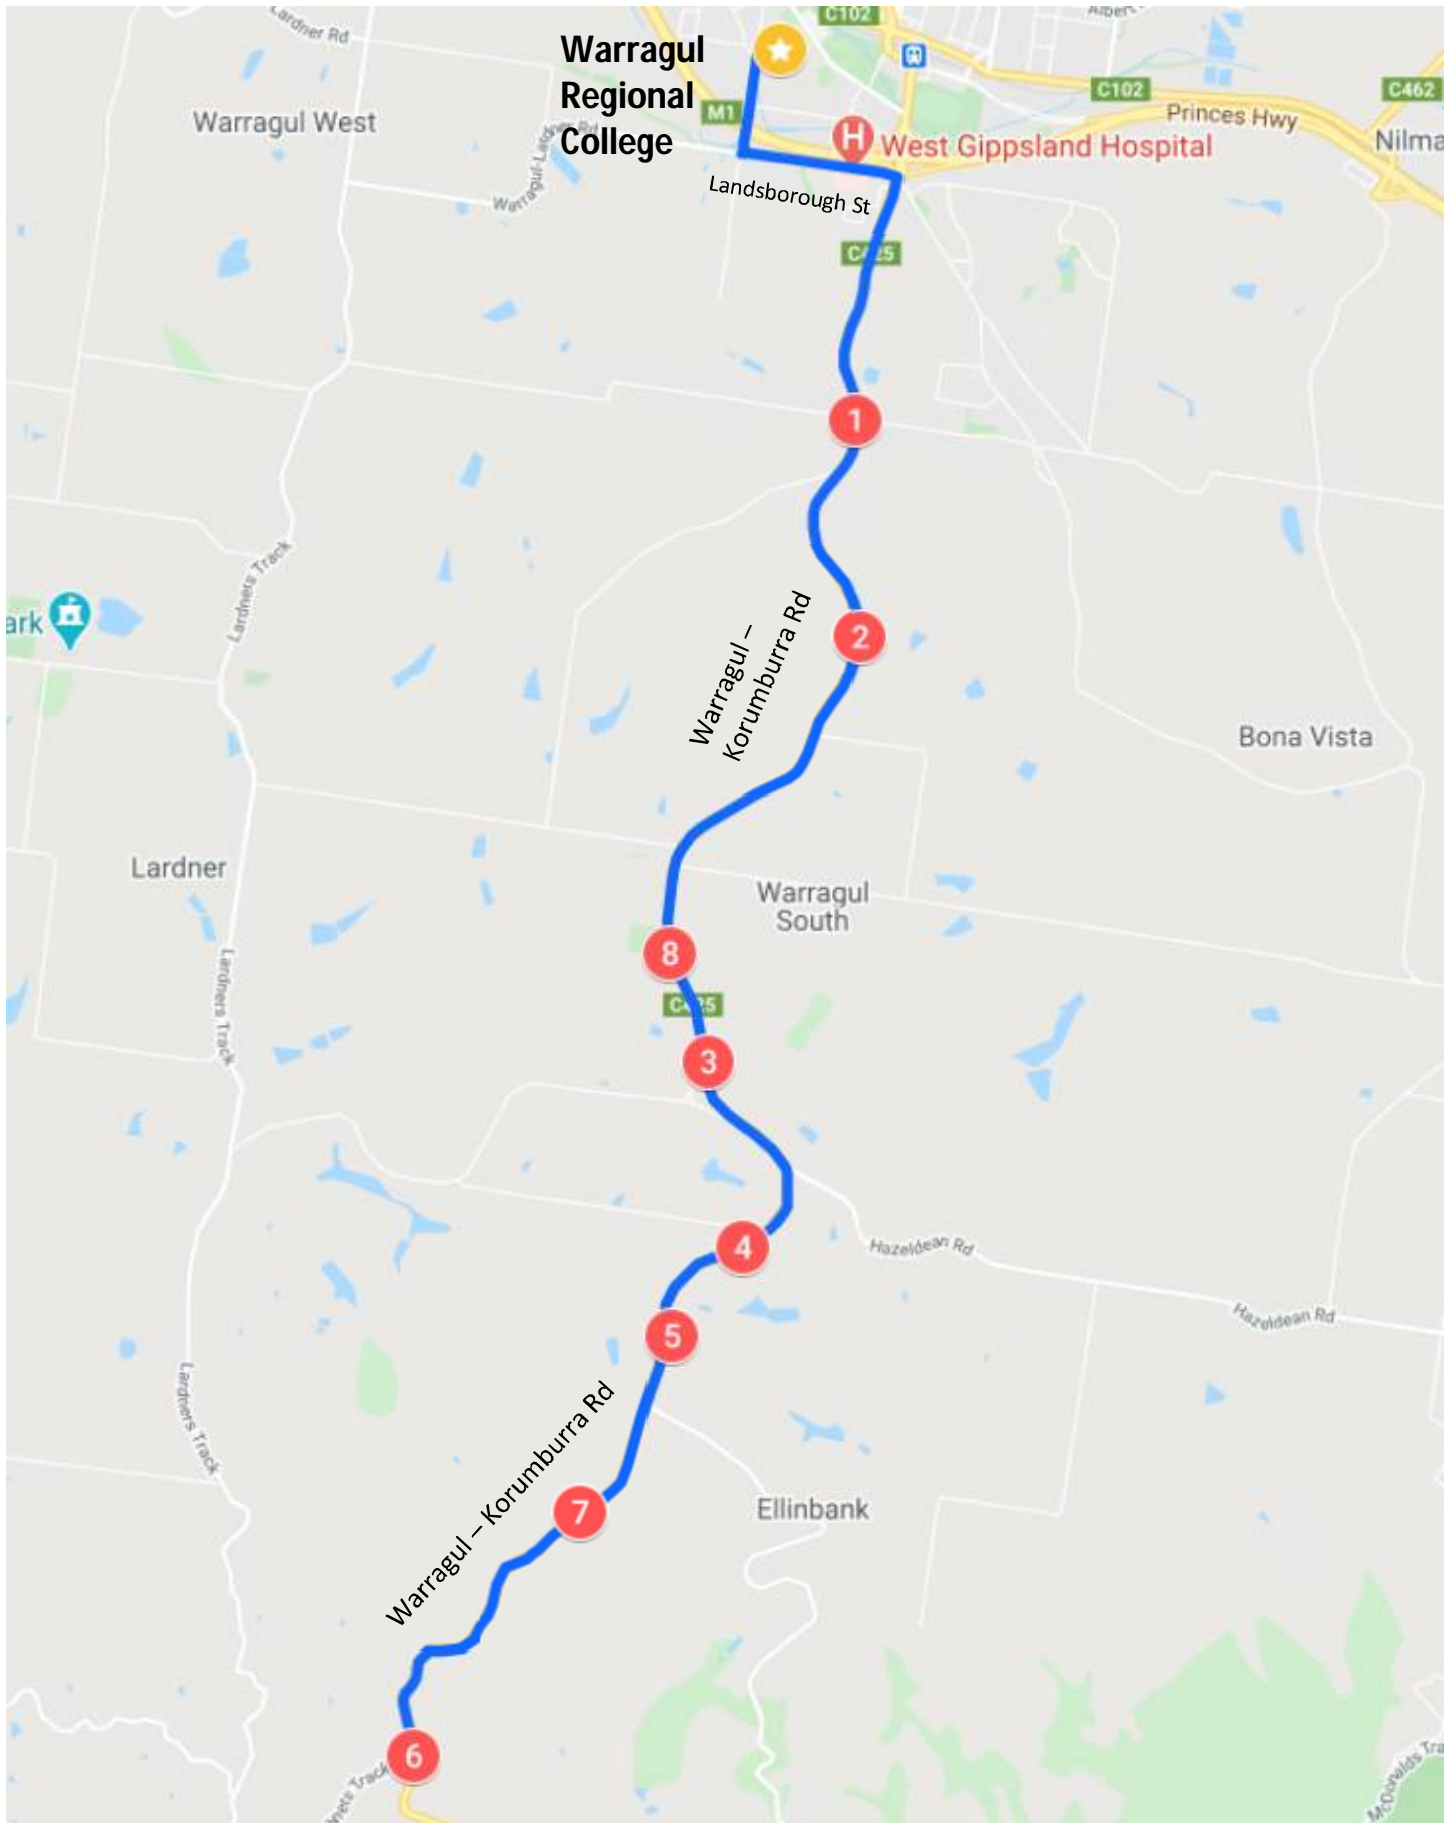

Tetoora Rd – Morning Route

Warragul Regional College

Tetoora Rd – Morning Route

Warragul Regional College

Stop	Description	Time
1	Tetoora Road Community Centre	8:05
2	Corner of Korumburra Rd & Browns Rd	8:08
3	3044 Korumburra Rd	8:11
4	Corner Stevens Rd & Hunters Rd	8:12
5	Ellinbank Football Oval	8:15
6	Corner of Korumburra Rd & East West Rd	8:18
	Warragul Regional College	8:23

Tetoora Rd – Afternoon Route

Warragul Regional College

Tetoora Rd – Afternoon Route

Warragul Regional College

Stop	Description	Time
	Warragul Regional College	3:55
1	Corner of Korumburra Rd & East West Rd	4:00
2	340 Korumburra Rd	4:02
3	Corner of Korumburra Rd & Pratts Rd	4:03
4	3044 Korumburra Rd	4:08
5	Corner of Korumburra Rd & Manns Rd	4:09
6	Tetoora Road Community Centre	4:10
7	Corner of Korumburra Rd & Browns Rd	4:13
8	Ellinbank Football Oval	4:16