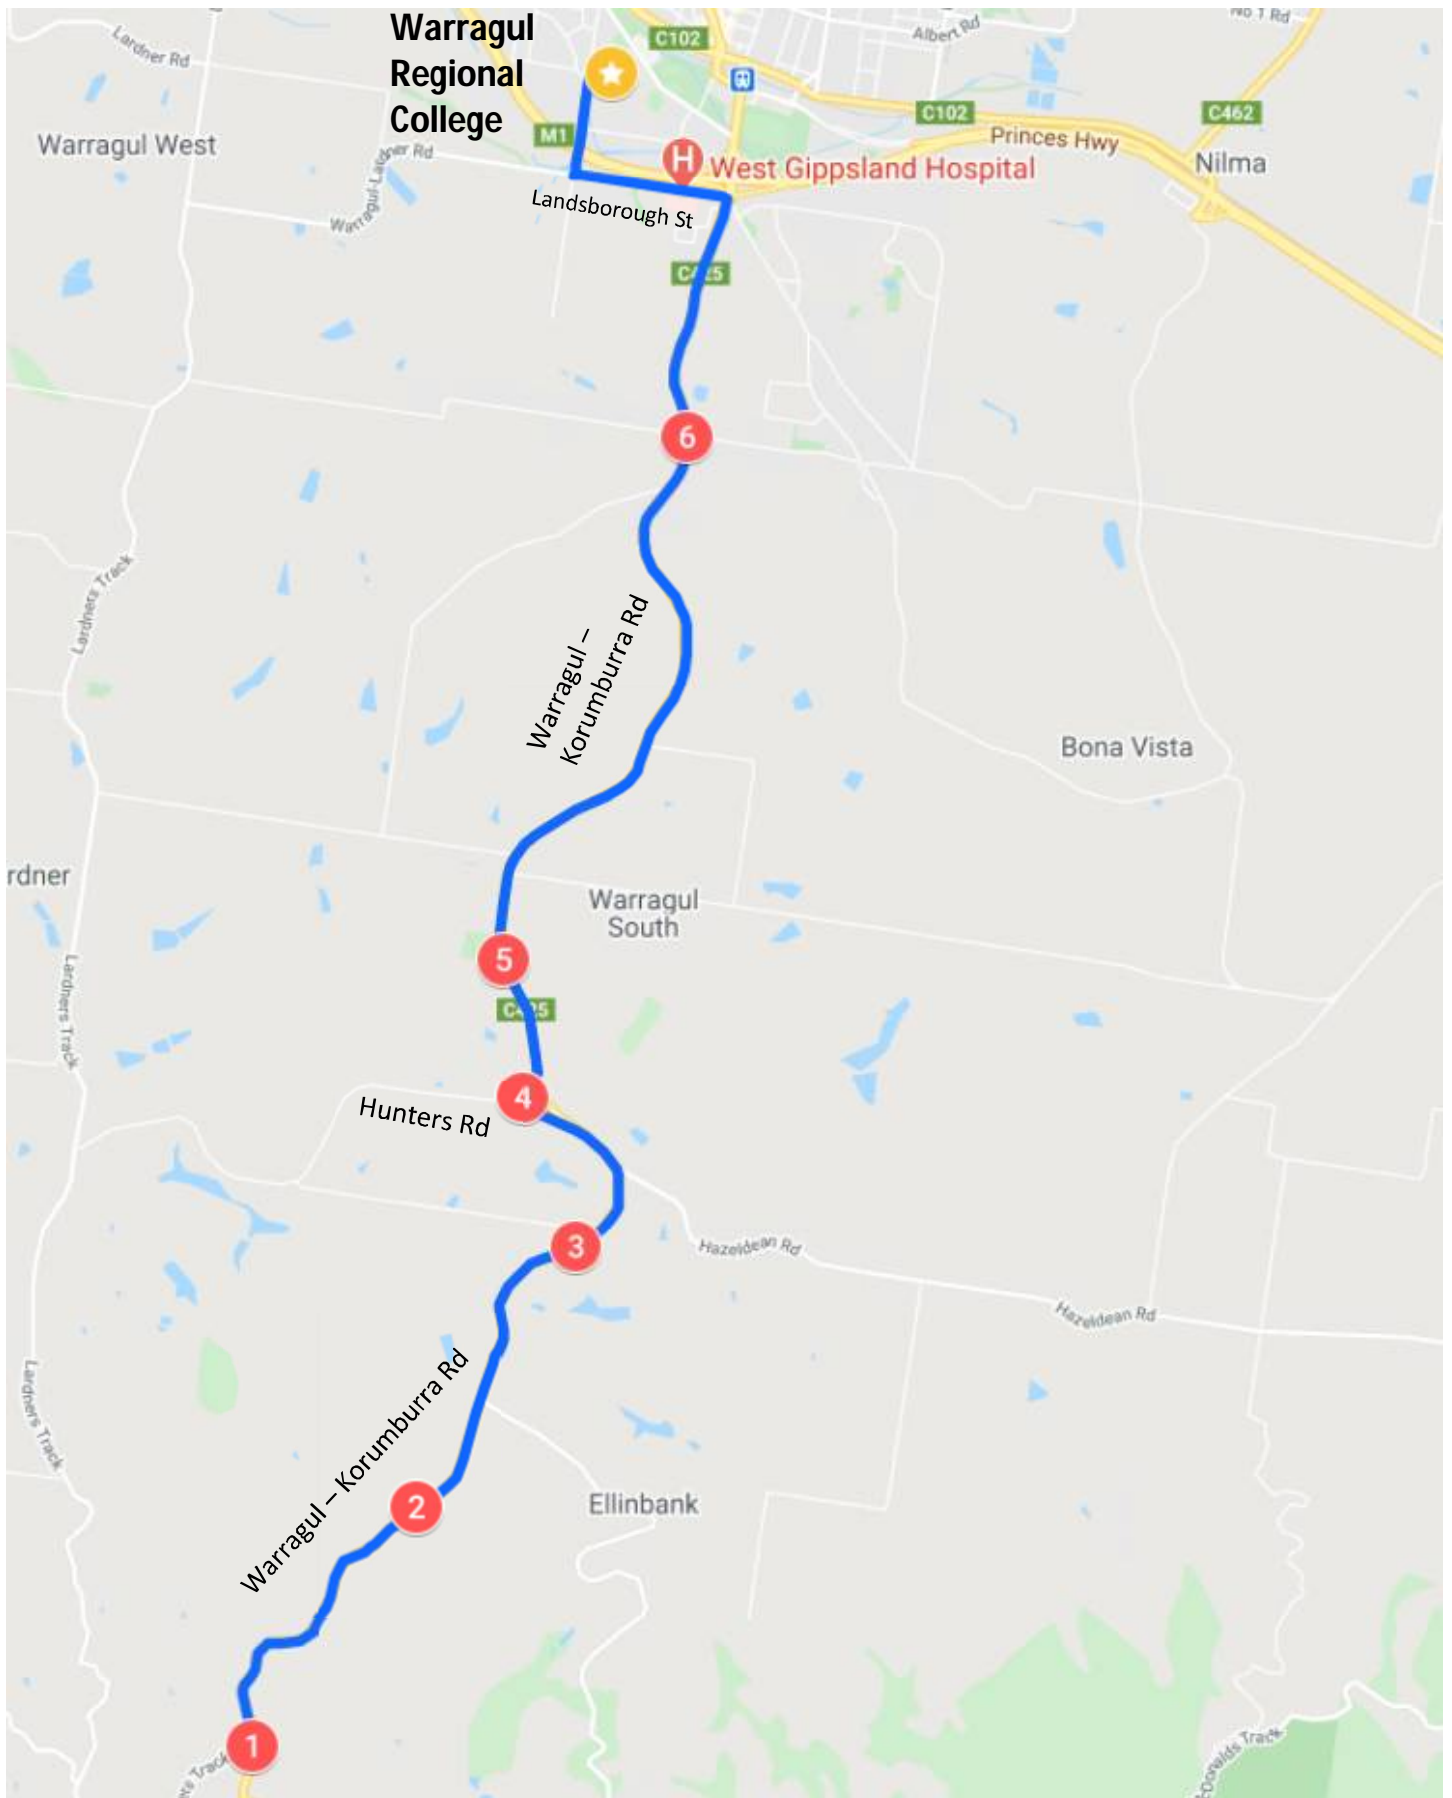

Tetoora Rd – Morning Route

Warragul Regional College

Tetoora Rd – Morning Route

Warragul Regional College

Stop	Description	Time
1	Tetoora Road Community Centre	8:05
2	Corner of Korumburra Rd & Browns Rd	8:08
3	3044 Korumburra Rd	8:11
4	Corner Stevens Rd & Hunters Rd	8:12
5	Ellinbank Football Oval	8:15
6	Corner of Korumburra Rd & East West Rd	8:18
	Warragul Regional College	8:23

Tetoora Rd – Afternoon Route

Warragul Regional College

Tetoora Rd – Afternoon Route

Warragul Regional College

Stop	Description	Time
	Warragul Regional College	3:55
1	Corner of Korumburra Rd & East West Rd	4:00
2	340 Korumburra Rd	4:02
3	Corner of Korumburra Rd & Pratts Rd	4:03
4	3044 Korumburra Rd	4:08
5	Corner of Korumburra Rd & Manns Rd	4:09
6	Tetoora Road Community Centre	4:10
7	Corner of Korumburra Rd & Browns Rd	4:13
8	Ellinbank Football Oval	4:16