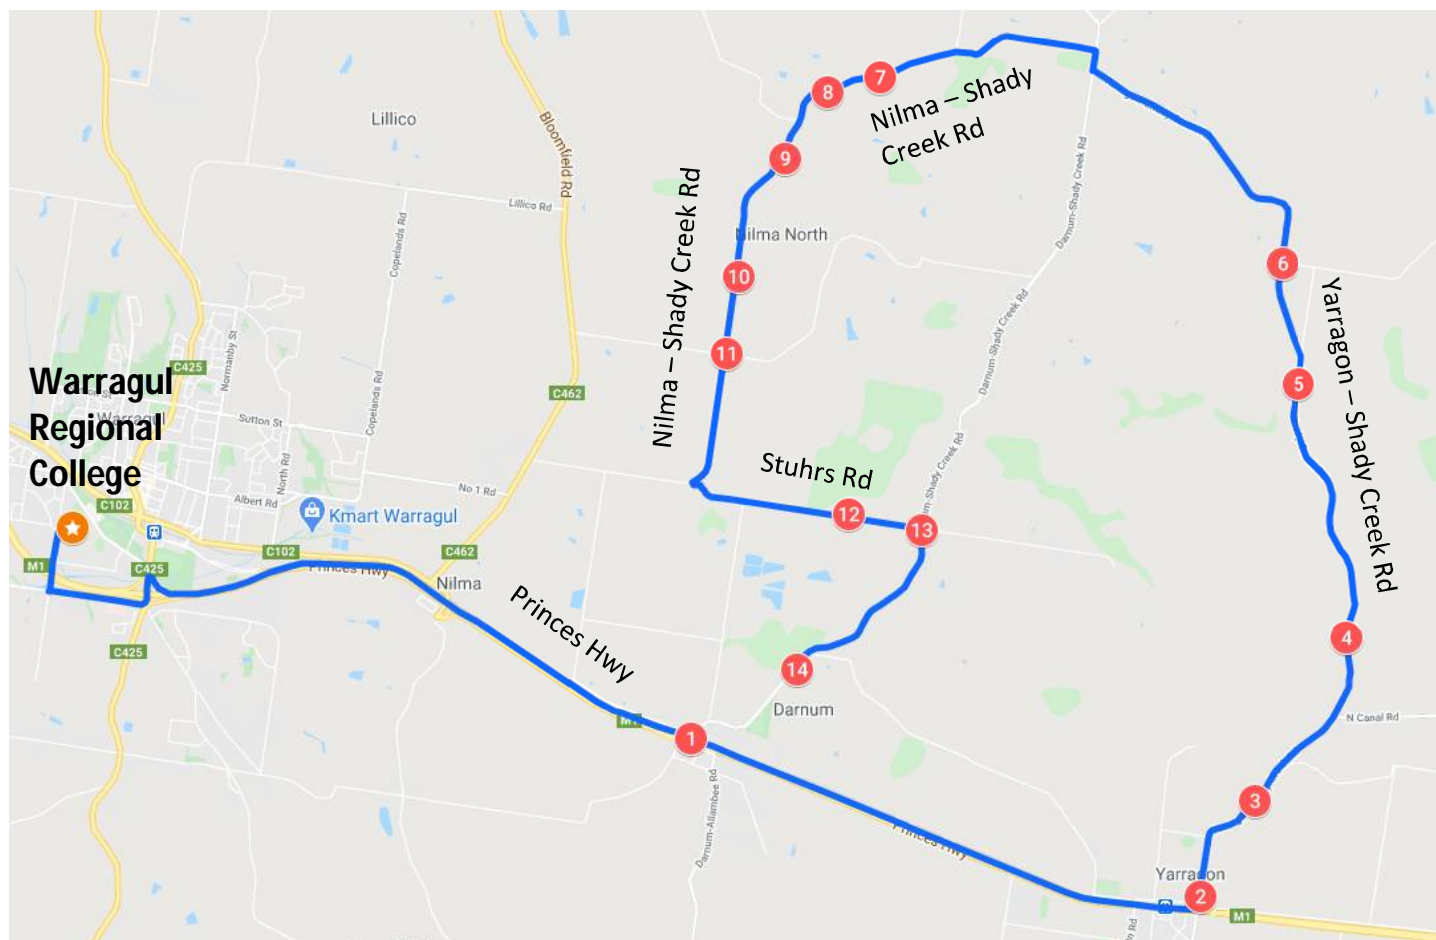

Shady Creek – Morning Route

Warragul Regional College

Stop	Description	Time
1	Corner of Neagle St & Yarragon Shady Creek Rd	7:41
2	164 Yarragon-Shady Creek Rd	7:43
3	Corner of Sheehan & Yarragon Shady Creek Rd	7:45
4	699 Yarragon Shady Creek Rd	7:49
5	Corner of Sillars Rd & Yarragon Shady Creek Rd	7:50
6	748 Nilma Shady Creek Rd	7:53
7	682 Nilma Shady Creek Rd	7:54
8	584 Nilma-Shady Creek Rd	7:55
9	424 Nilma Shady Creek Rd	8:00
10	Corner of Williamsons Rd & Nilma-Shady Creek Rd	8:01
11	Corner of Pleasances Rd & Stuhrs Rd	8:04
12	Corner of Stuhrs Rd & Darnum Shady Creek Rd	8:05
13	164 Darnum Shady Creek Rd	8:10
14	Corner of Pedder and Darnum-Shady Creek Rd	8:11
	Warragul Regional College	8:20

Shady Creek – Afternoon Route

Warragul Regional College

Stop	Description	Time
	Warragul Regional College	4:00
1	Darnum (Princes Hwy on-ramp)	4:08
2	Corner of Neagle St & Yarragon Shady Creek Rd	4:13
3	164 Yarragon-Shady Creek Rd	4:15
4	Corner of Sheehan & Yarragon Shady Creek Rd	4:16
5	699 Yarragon Shady Creek Rd	4:18
6	Corner of Sillars Rd & Yarragon Shady Creek Rd	4:19
7	748 Nilma Shady Creek Rd	4:22
8	682 Nilma Shady Creek Rd	4:23
9	584 Nilma-Shady Creek Rd	4:24
10	424 Nilma Shady Creek Rd	4:25
11	Corner of Williamsons Rd & Nilma-Shady Creek Rd	4:26
12	Corner of Pleasances Rd & Stuhrs Rd	4:29
13	Corner of Stuhrs Rd & Darnum Shady Creek Rd	4:30
14	164 Darnum Shady Creek Rd	4:33