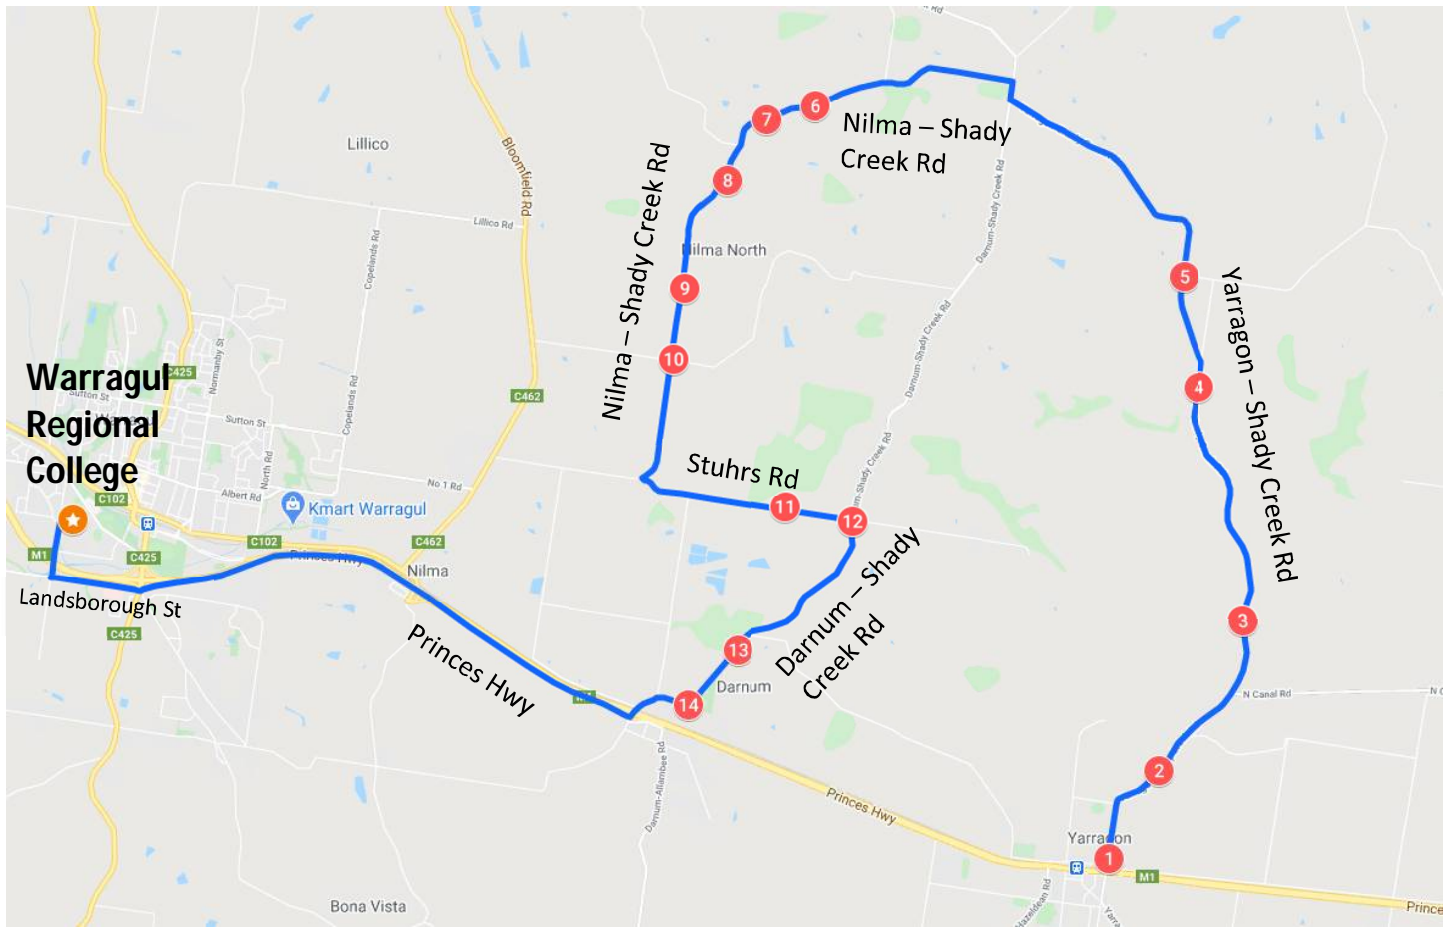

Shady Creek – Morning Route

Warragul Regional College

Stop	Description	Time
1	Corner of Neagle St & Yarragon Shady Creek Rd	7:41
2	164 Yarragon-Shady Creek Rd	7:43
3	Corner of Sheehan & Yarragon Shady Creek Rd	7:45
4	699 Yarragon Shady Creek Rd	7:49
5	Corner of Sillars Rd & Yarragon Shady Creek Rd	7:50
6	748 Nilma Shady Creek Rd	7:53
7	682 Nilma Shady Creek Rd	7:54
8	584 Nilma-Shady Creek Rd	7:55
9	424 Nilma Shady Creek Rd	8:00
10	Corner of Williamsons Rd & Nilma-Shady Creek Rd	8:01
11	Corner of Pleasances Rd & Stuhrs Rd	8:04
12	Corner of Stuhrs Rd & Darnum Shady Creek Rd	8:05
13	164 Darnum Shady Creek Rd	8:10
14	Corner of Pedder and Darnum-Shady Creek Rd	8:11
	Warragul Regional College	8:20

Shady Creek – Afternoon Route

Warragul Regional College

Stop	Description	Time
	Warragul Regional College	4:00
1	Darnum (Princes Hwy on-ramp)	4:08
2	Corner of Neagle St & Yarragon Shady Creek Rd	4:13
3	164 Yarragon-Shady Creek Rd	4:15
4	Corner of Sheehan & Yarragon Shady Creek Rd	4:16
5	699 Yarragon Shady Creek Rd	4:18
6	Corner of Sillars Rd & Yarragon Shady Creek Rd	4:19
7	748 Nilma Shady Creek Rd	4:22
8	682 Nilma Shady Creek Rd	4:23
9	584 Nilma-Shady Creek Rd	4:24
10	424 Nilma Shady Creek Rd	4:25
11	Corner of Williamsons Rd & Nilma-Shady Creek Rd	4:26
12	Corner of Pleasances Rd & Stuhrs Rd	4:29
13	Corner of Stuhrs Rd & Darnum Shady Creek Rd	4:30
14	164 Darnum Shady Creek Rd	4:33