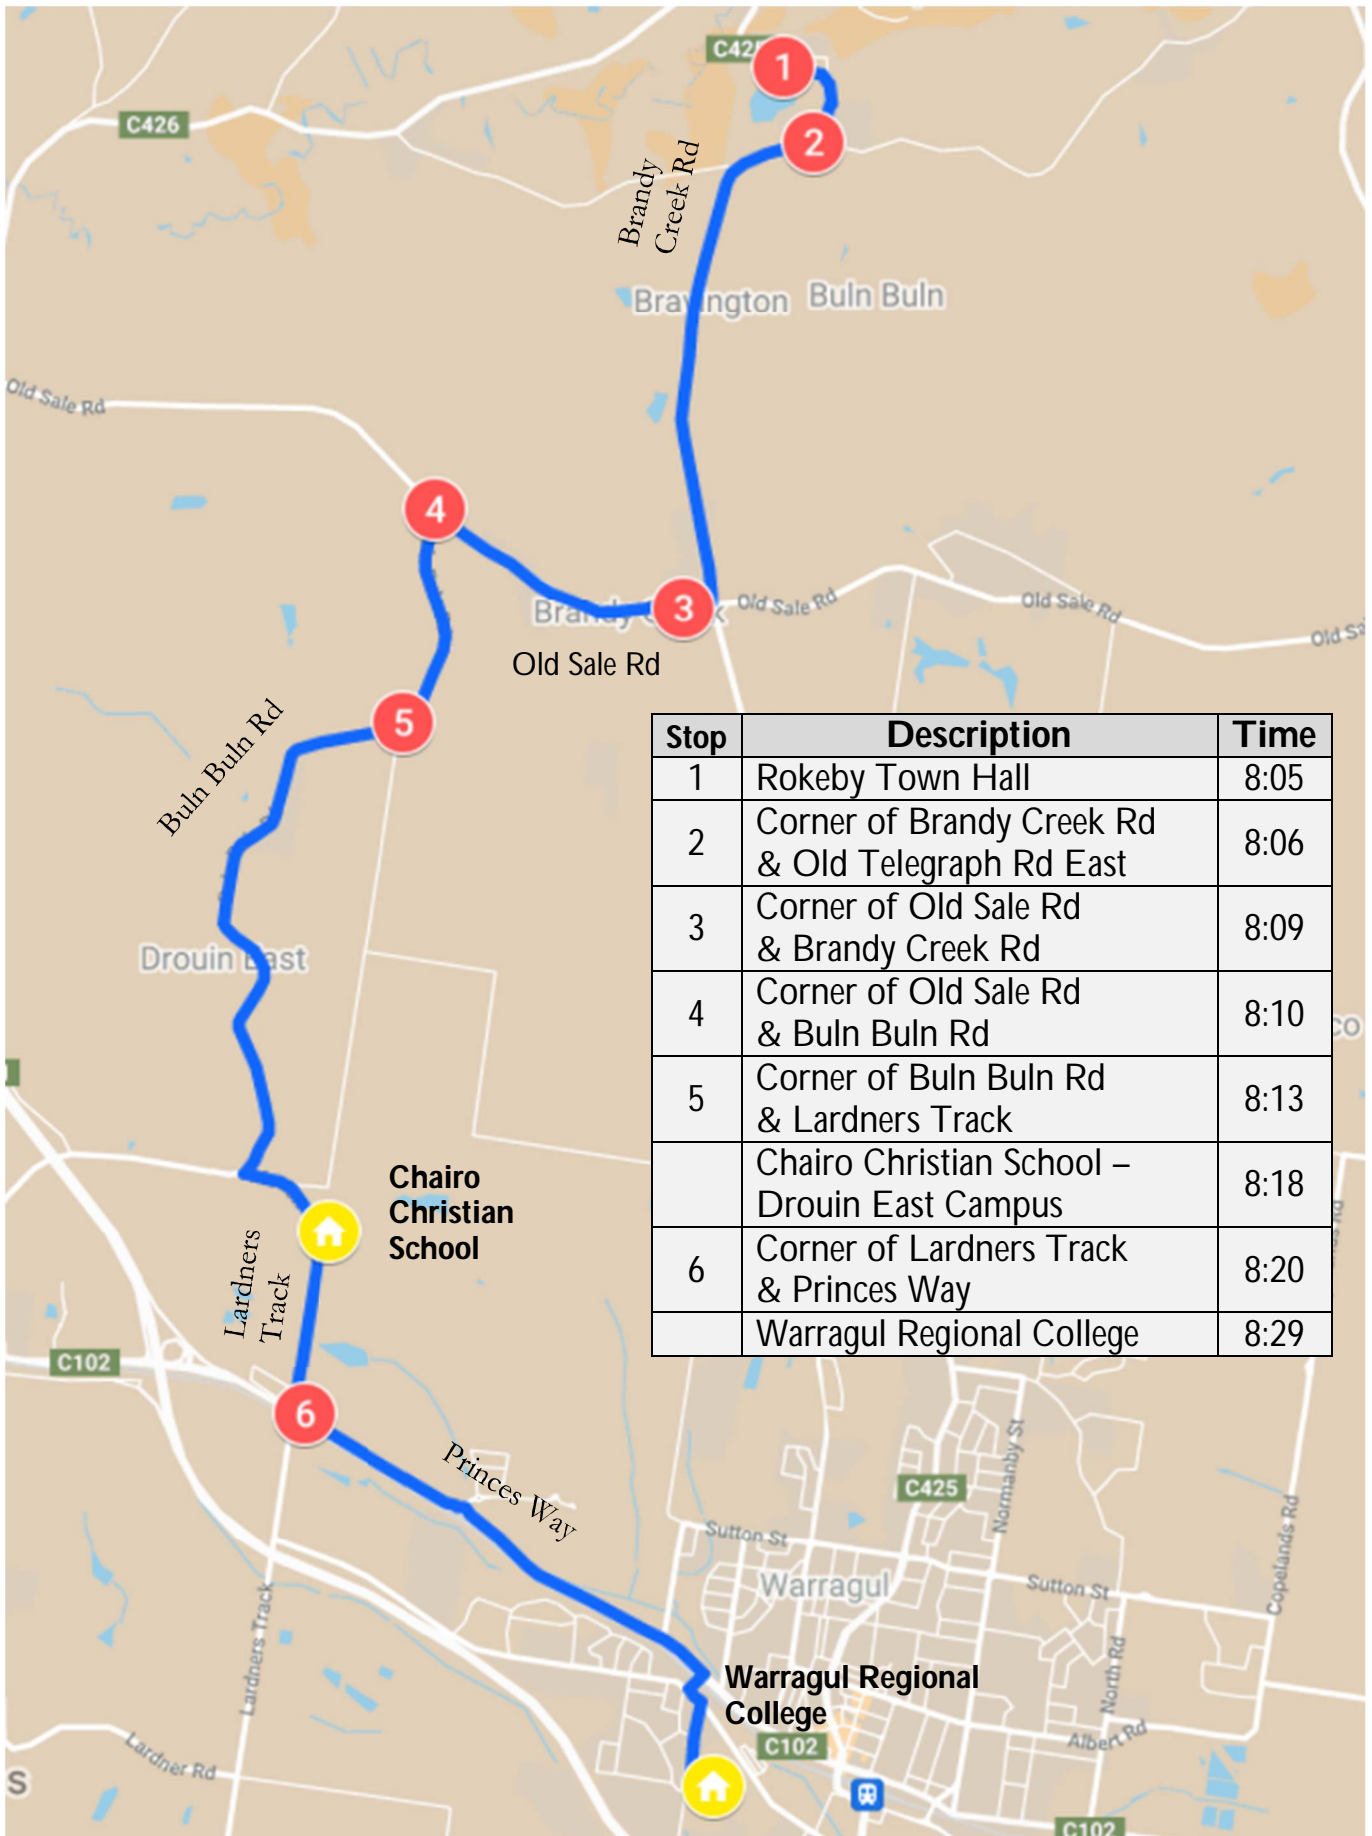

Rokeby – Morning Route

Warragul Regional College

Rokeby – Afternoon Route

Warragul Regional College

Stop	Description	Time
	Warragul Regional College	4:00
1	Corner of Lardners Track & Princes Way	4:03
	Chairo Christian School - Drouin East Campus	4:05
2	Corner of Buln Buln Rd & Lardners Trk	4:12
3	Corner of Old Sale Rd & Buln Buln Rd	4:15
4	Corner of Old Sale Rd & Brandy Creek Rd	4:16
5	Rokeby Town Hall	4:28
6	Corner of Brandy Creek & Old Telegraph Rd East	4:31