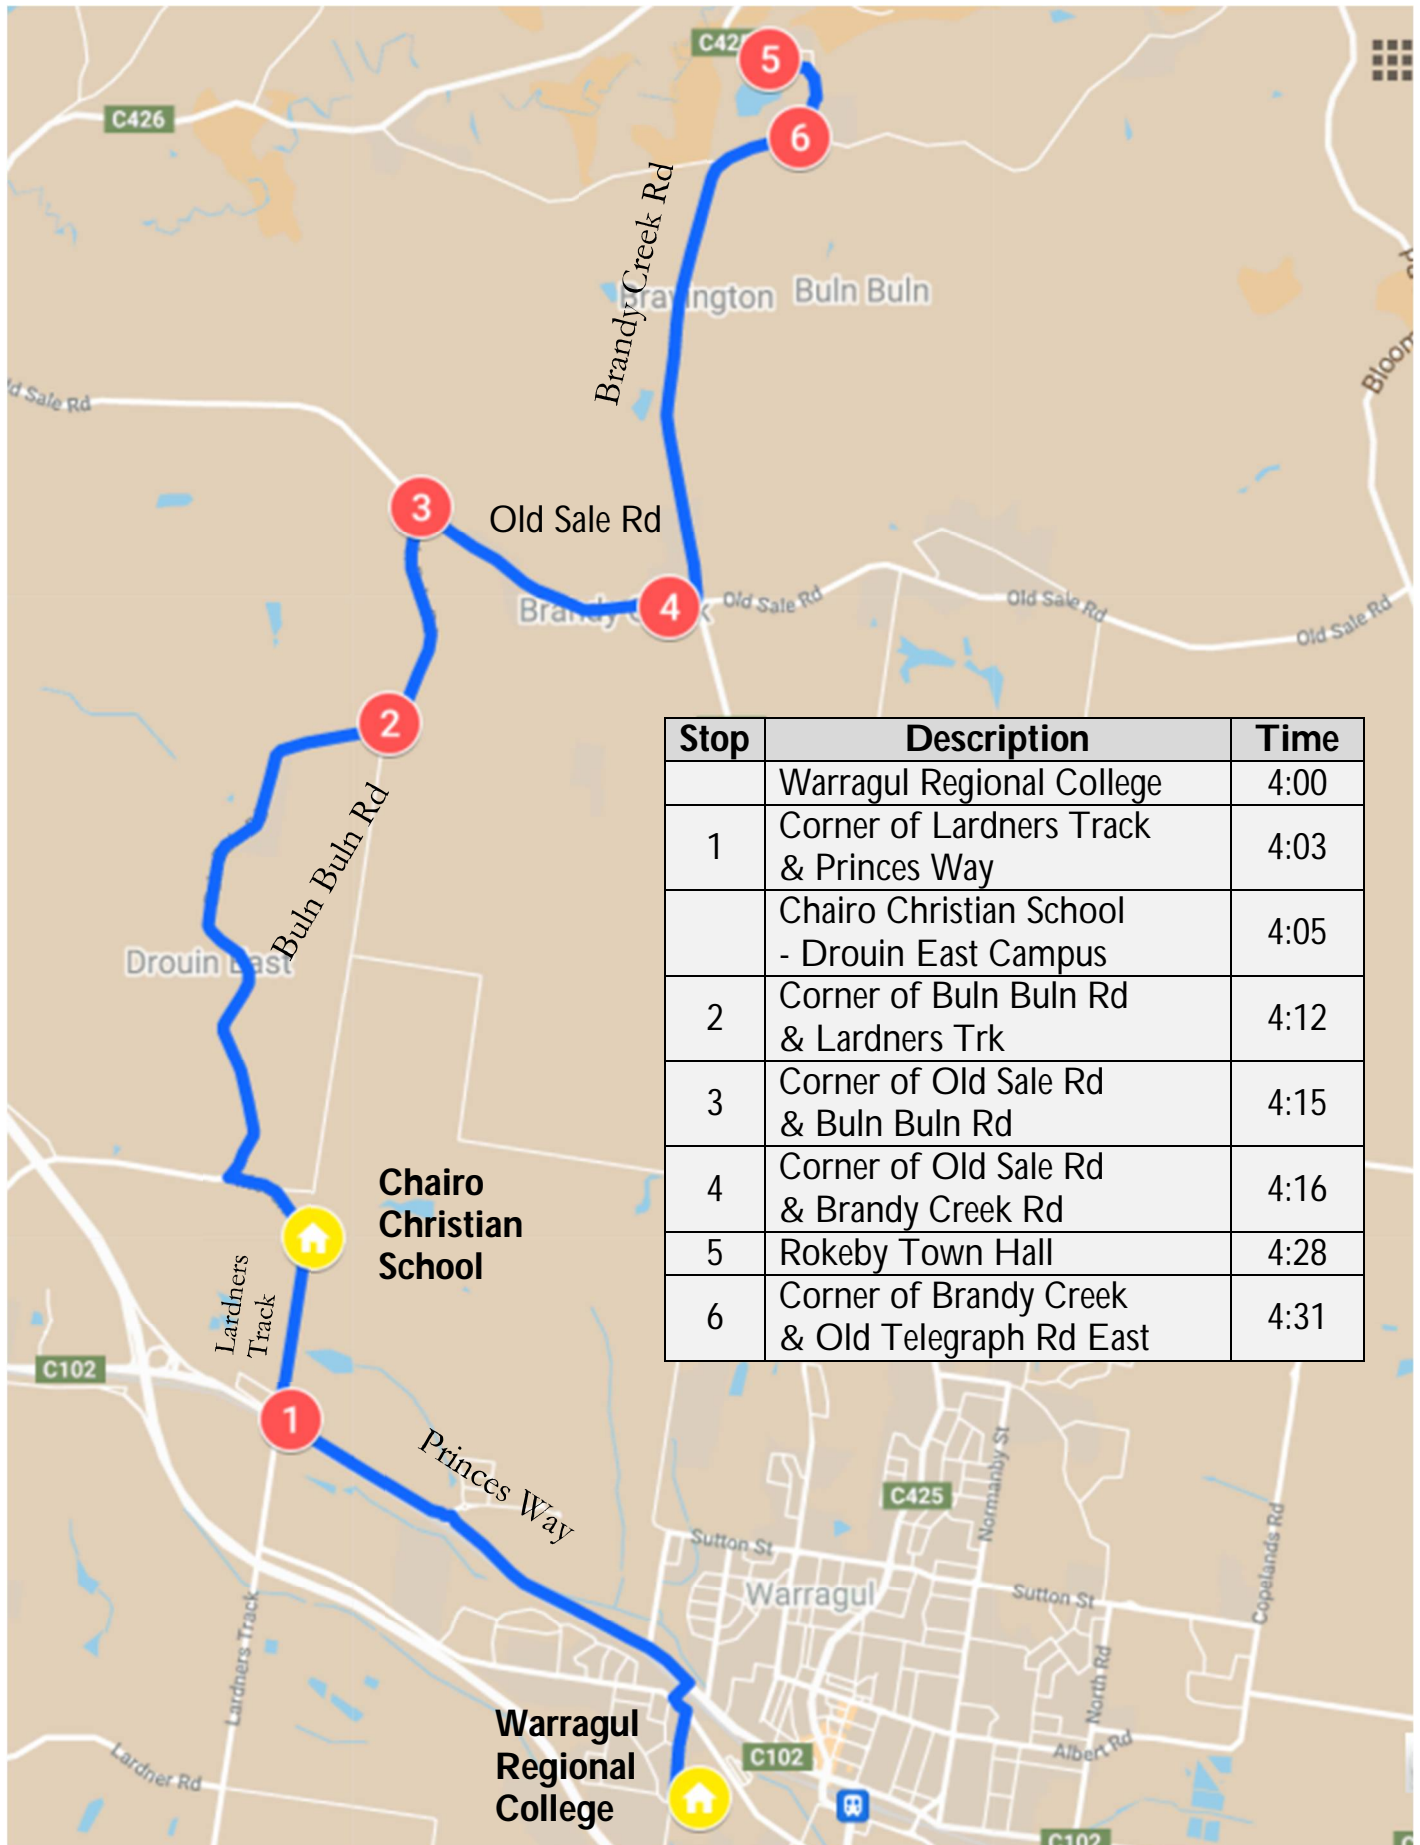

Rokeby – Morning Route

Warragul Regional College

Rokeby – Afternoon Route

Warragul Regional College

Stop	Description	Time
	Warragul Regional College	4:00
1	Corner of Lardners Track & Princes Way	4:03
	Chairo Christian School - Drouin East Campus	4:05
2	Corner of Buln Buln Rd & Lardners Trk	4:12
3	Corner of Old Sale Rd & Buln Buln Rd	4:15
4	Corner of Old Sale Rd & Brandy Creek Rd	4:16
5	Rokeby Town Hall	4:28
6	Corner of Brandy Creek & Old Telegraph Rd East	4:31