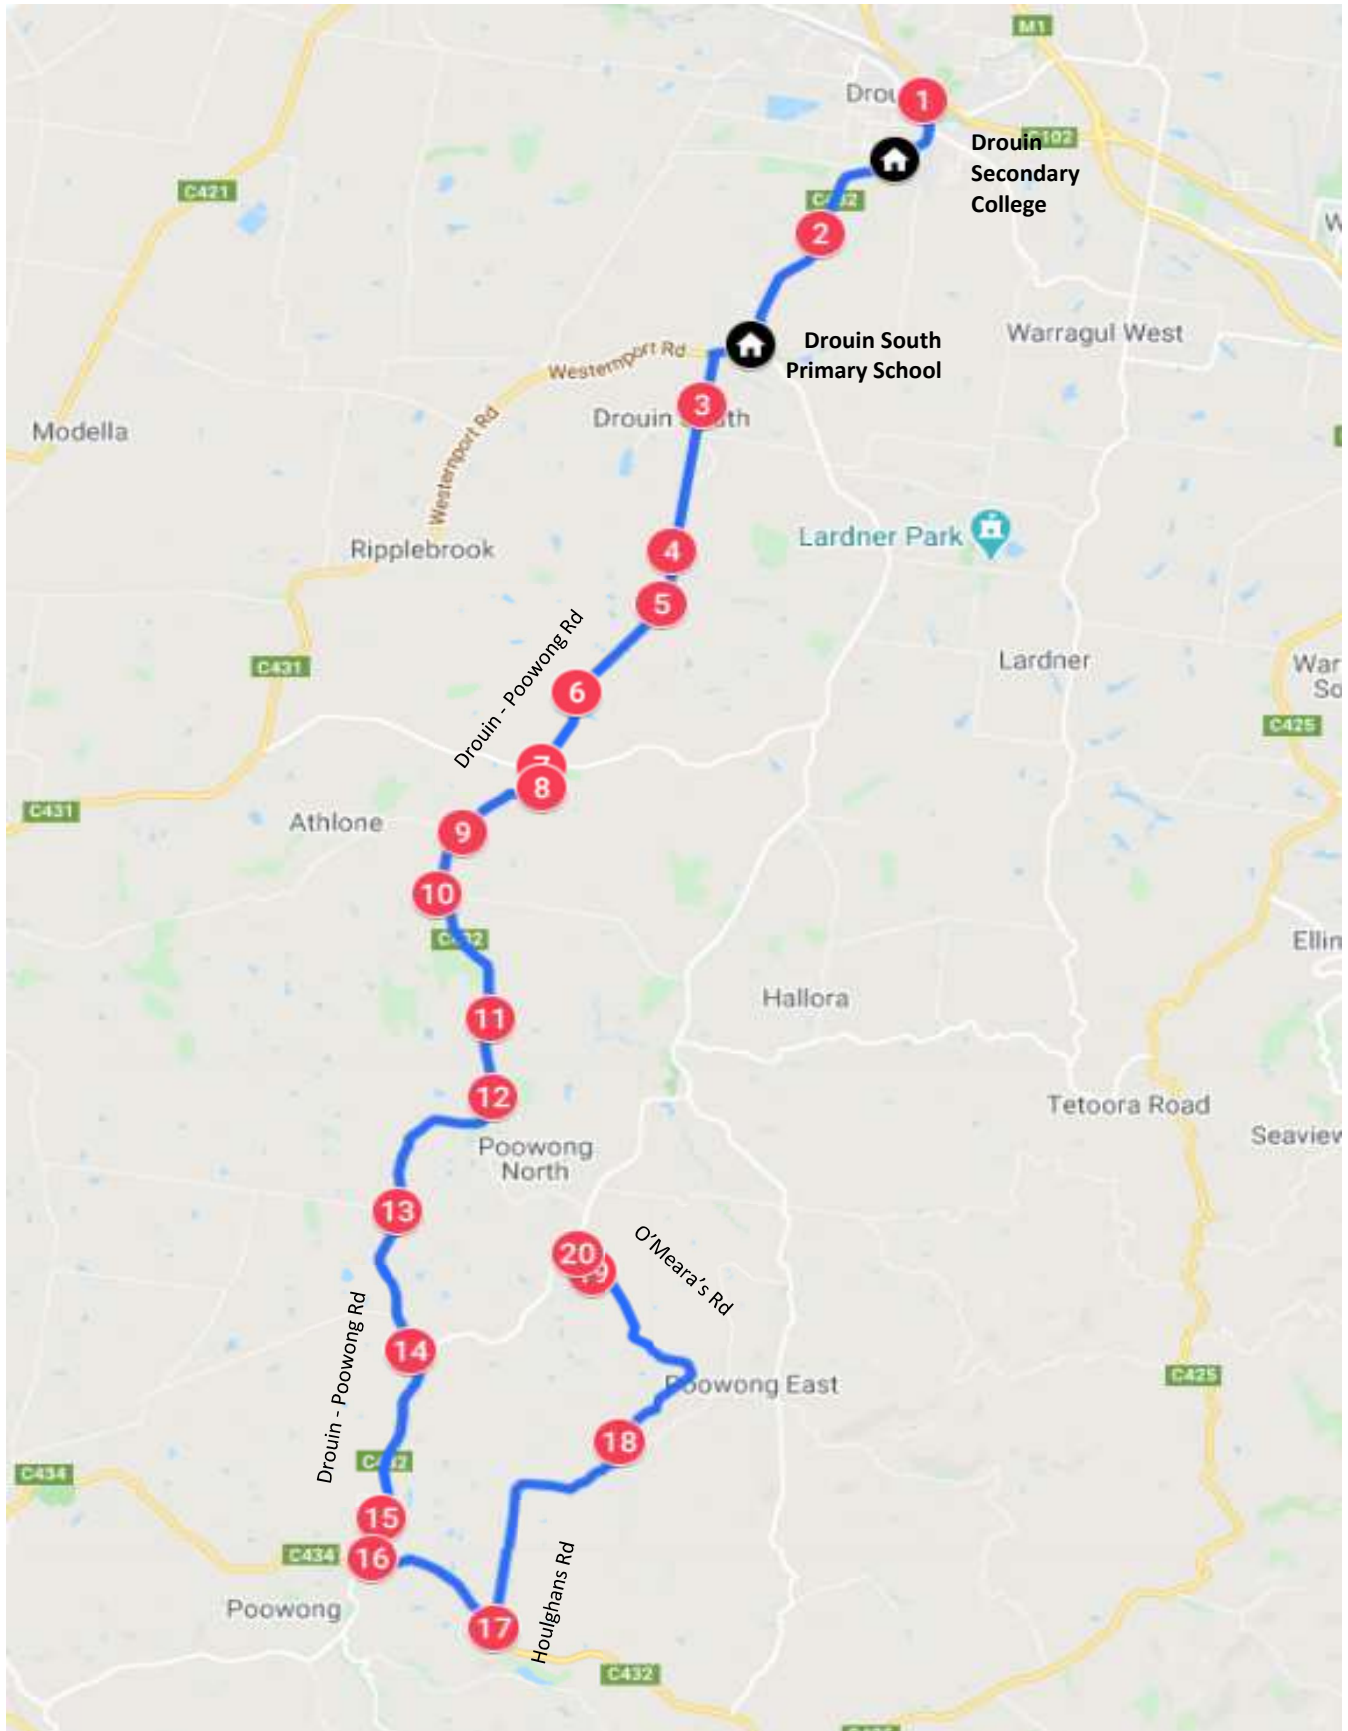

# Poowong North – Morning Route

Drouin Secondary College

Stop	Description	Time
1	4 Allchins Rd	7:32
2	385 O'Meara's Rd	7:34
3	Corner of O'Meara's Rd & McNallys Rd	7:40
4	Corner of Houlghans Ln & Drouin-Korumburra Rd	7:46
5	Poowong Post Office	7:50
6	Corner of Drouin-Poowong Rd & Betula Dr	7:52
7	Corner of Drouin-Poowong Rd & Timms Rd	7:55
8	Corner of Drouin-Poowong Rd & Cochranes Rd	7:58
9	Corner of Drouin-Poowong Rd & Pinegrove Rd	8:01
10	Drouin-Poowong Rd (after Adams Lane)	8:02
11	Corner of Drouin-Poowong Rd & Lang Lang Park Rd	8:05
12	Corner of Drouin-Poowong Rd & Clifton Rd	8:06
13	755 Drouin-Poowong Rd	8:08
14	525 Drouin - Poowong Rd	8:10
15	500 Drouin - Poowong Rd	8:11
16	Corner of Drouin - Poowong Rd & McClure Rd	8:14
17	Corner of Drouin - Poowong Rd & Thompsons Rd	8:15
	Drouin South Primary School	8:17
18	Corner of Main South Rd & Dyall Rd	8:19
	Drouin Secondary College	8:23
19	73 Main South Rd Service Rd (DSPS pickup #1)	8:25
20	Porter Place Interchange	8:26

# Poowong North – Afternoon Route

Drouin Secondary College

Stop	Description	Time
1	Porter Place Interchange	3:45
	Drouin Secondary College	3:50
2	<u>Corner of Main South Rd &amp; Dyall Rd (DSPS drop off)</u>	3:53
	Drouin South Primary School	3:55
3	Corner of Drouin - Poowong Rd & Thompsons Rd	4:02
4	Corner of Drouin - Poowong Rd & McClure Rd	4:04
5	500 Drouin - Poowong Rd	4:05
6	525 Drouin - Poowong Rd	4:06
7	Corner of Invermay Rd West & Poowong Rd	4:11
8	755 Drouin-Poowong Rd	4:12
9	Corner of Drouin-Poowong Rd & Clifton Rd	4:13
10	Corner of Drouin-Poowong Rd & Lang Lang Park Rd	4:15
11	Drouin-Poowong Rd (after Adams Lane)	4:17
12	Corner of Drouin-Poowong Rd & Pinegrove Rd	4:18
13	Corner of Drouin-Poowong Rd & Cochranes Rd	4:20
14	Corner of Drouin-Poowong Rd & Timms Rd	4:26
15	Corner of Drouin-Poowong Rd & Betula Dr	4:32
16	Poowong Post Office	4:37
17	Corner of Houlghans Ln & Poowong-Ranceby Rd	4:38
18	Corner of O'Meara's Rd & McNallys Rd	4:40
19	385 O'Meara's Rd	4:42
20	4 Allchins Rd	4:43