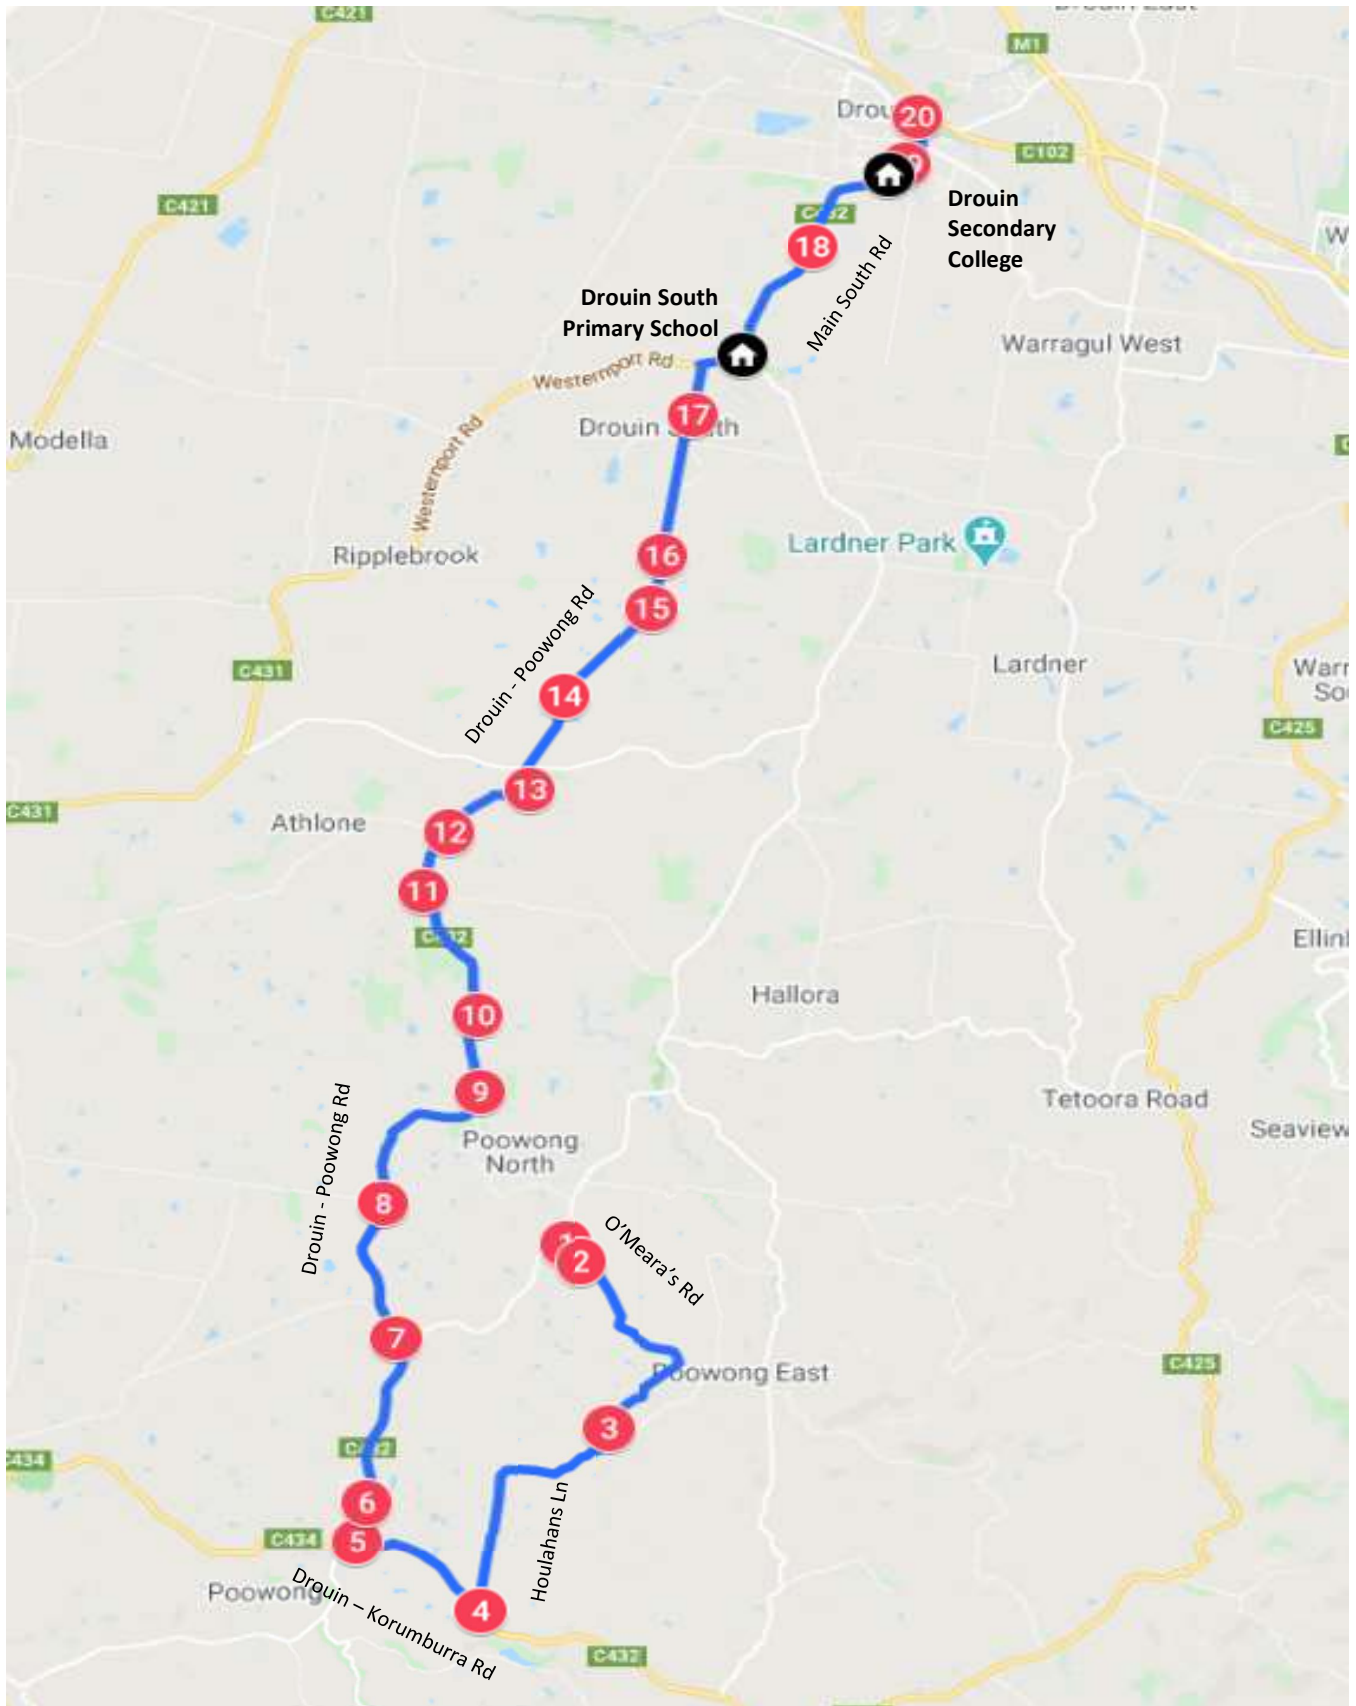

# Poowong North – Morning Route

Drouin Secondary College

Stop	Description	Time
1	4 Allchins Rd	7:32
2	385 O'Meara's Rd	7:34
3	Corner of O'Meara's Rd & McNallys Rd	7:40
4	Corner of Houlghans Ln & Drouin-Korumburra Rd	7:46
5	Poowong Post Office	7:50
6	Corner of Drouin-Poowong Rd & Betula Dr	7:52
7	Corner of Drouin-Poowong Rd & Timms Rd	7:55
8	Corner of Drouin-Poowong Rd & Cochranes Rd	7:58
9	Corner of Drouin-Poowong Rd & Pinegrove Rd	8:01
10	Drouin-Poowong Rd (after Adams Lane)	8:02
11	Corner of Drouin-Poowong Rd & Lang Lang Park Rd	8:05
12	Corner of Drouin-Poowong Rd & Clifton Rd	8:06
13	755 Drouin-Poowong Rd	8:08
14	525 Drouin - Poowong Rd	8:10
15	500 Drouin - Poowong Rd	8:11
16	Corner of Drouin - Poowong Rd & McClure Rd	8:14
17	Corner of Drouin - Poowong Rd & Thompsons Rd	8:15
	Drouin South Primary School	8:17
18	Corner of Main South Rd & Dyall Rd	8:19
	Drouin Secondary College	8:23
19	73 Main South Rd Service Rd (DSPS pickup #1)	8:25
20	Porter Place Interchange	8:26

# Poowong North – Afternoon Route

Drouin Secondary College

Stop	Description	Time
1	Porter Place Interchange	3:45
	Drouin Secondary College	3:50
2	<u>Corner of Main South Rd &amp; Dyall Rd (DSPS drop off)</u>	3:53
	Drouin South Primary School	3:55
3	Corner of Drouin - Poowong Rd & Thompsons Rd	4:02
4	Corner of Drouin - Poowong Rd & McClure Rd	4:04
5	500 Drouin - Poowong Rd	4:05
6	525 Drouin - Poowong Rd	4:06
7	Corner of Invermay Rd West & Poowong Rd	4:11
8	755 Drouin-Poowong Rd	4:12
9	Corner of Drouin-Poowong Rd & Clifton Rd	4:13
10	Corner of Drouin-Poowong Rd & Lang Lang Park Rd	4:15
11	Drouin-Poowong Rd (after Adams Lane)	4:17
12	Corner of Drouin-Poowong Rd & Pinegrove Rd	4:18
13	Corner of Drouin-Poowong Rd & Cochranes Rd	4:20
14	Corner of Drouin-Poowong Rd & Timms Rd	4:26
15	Corner of Drouin-Poowong Rd & Betula Dr	4:32
16	Poowong Post Office	4:37
17	Corner of Houlghans Ln & Poowong-Ranceby Rd	4:38
18	Corner of O'Meara's Rd & McNallys Rd	4:40
19	385 O'Meara's Rd	4:42
20	4 Allchins Rd	4:43