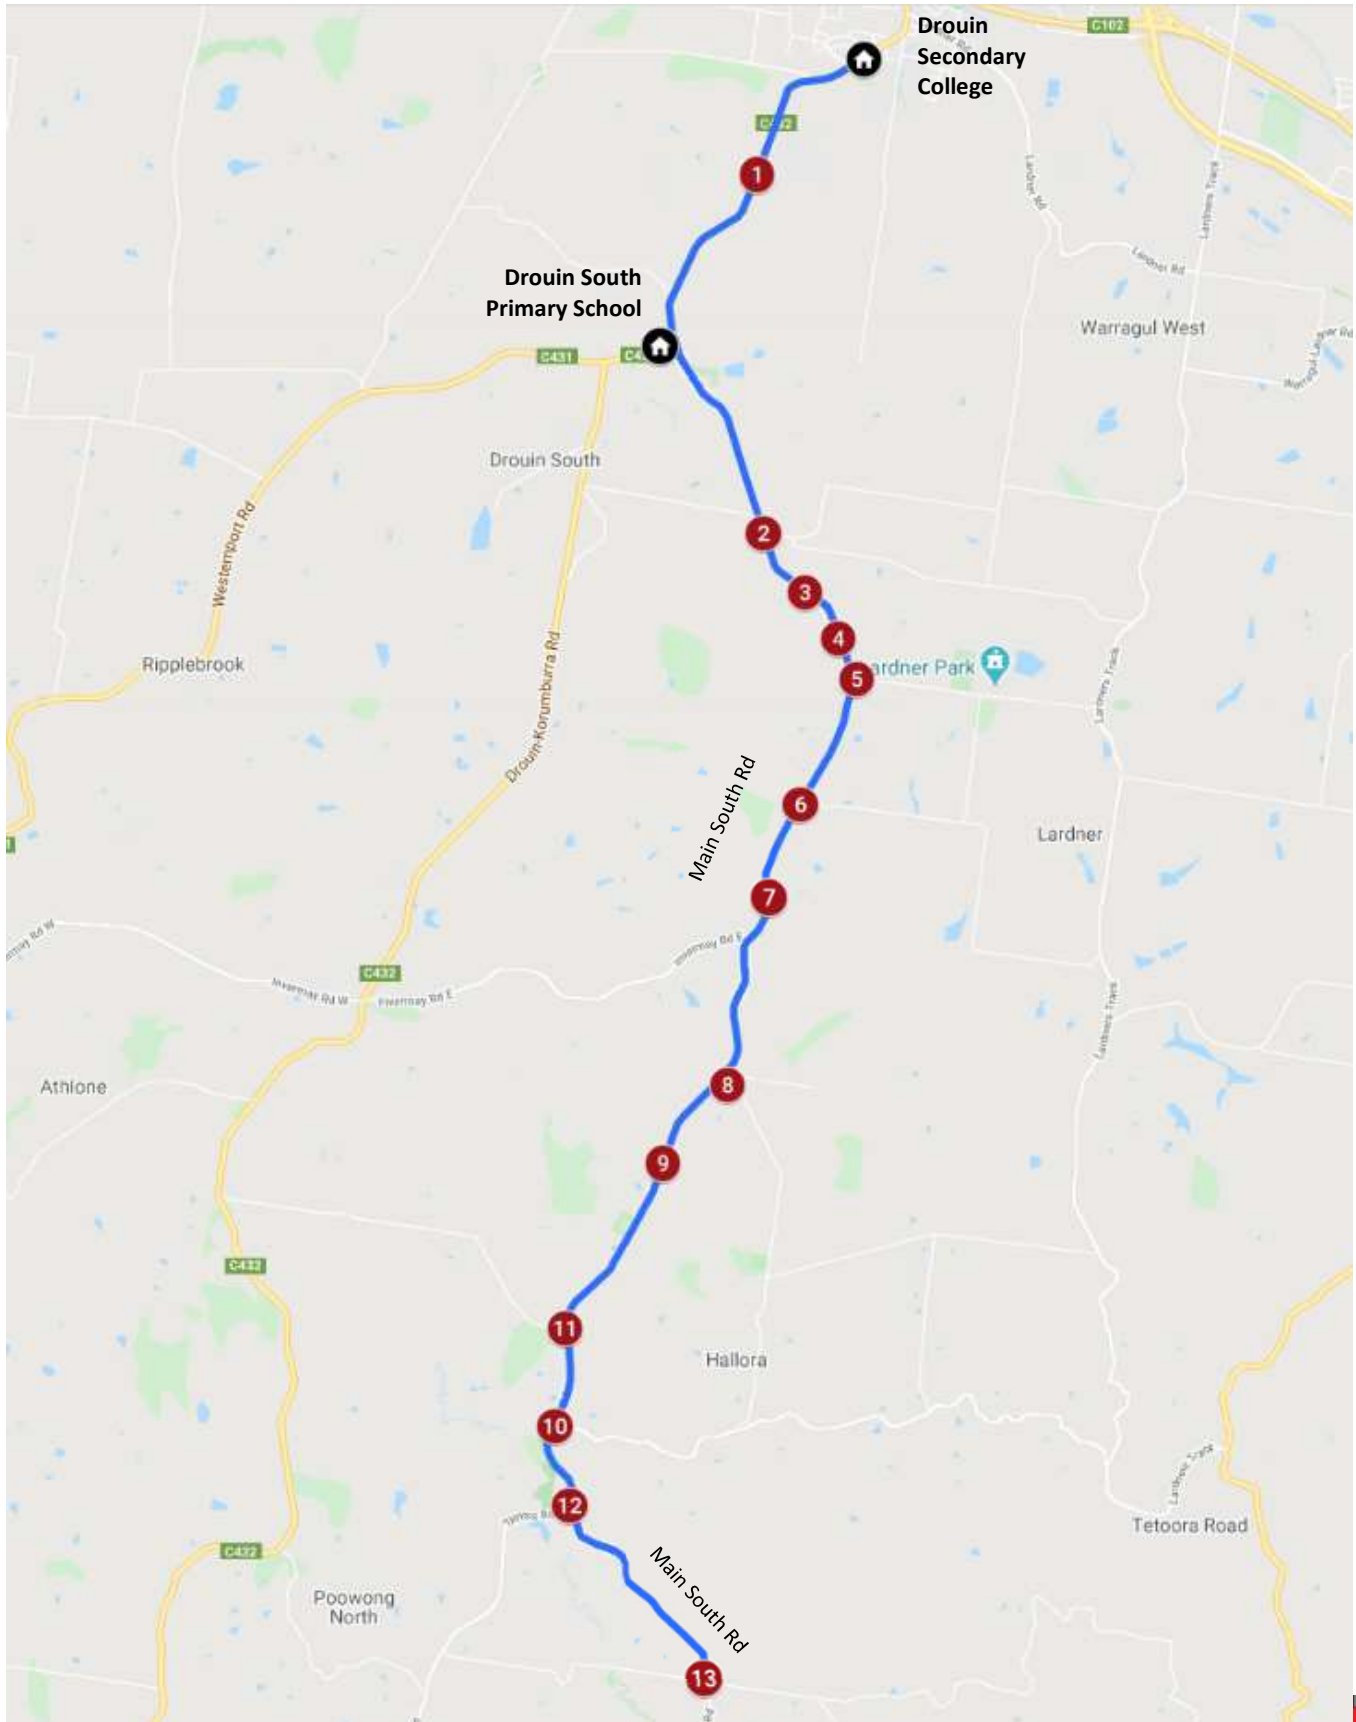

Poowong East – Morning Route

Drouin Secondary College

Poowong East – Morning Route

Drouin Secondary College

Stop	Description	Time
1	Corner of Main South Rd & Mountain View Rd	8:01
2	Corner of Main South Rd & Timms Rd	8:03
3	Corner of Main South Rd & Lang Lang Park Rd	8:06
4	1451 Main South Rd	8:08
5	Corner of Main South Rd & Brocks Rd (Enter Brocks Rd to Access Shelter)	8:12
6	Corner of Main South Rd & Invermay Rd	8:13
7	Corner of Main South Rd & Conway Rd	8:14
8	865 Main South Rd	8:17
9	791 Main South Rd	8:20
10	Corner of Main South Rd & Currie Rd	8:21
	Drouin South Primary School	8:25
11	Corner of Main South Rd & Ringin Road	8:28
12	Corner of Main South Rd & Dyall Road	8:29
	Drouin Secondary College	8:30

Poowong East – Afternoon Route

Drouin Secondary College

Poowong East – Afternoon Route

Drouin Secondary College

Stop	Description	Time
	Drouin Secondary College	3:55
1	Corner of Main South Rd & Dyall Road	3:57
	Drouin South Primary School	4:05
2	Corner of Main South Rd & Currie Rd	4:13
3	791 Main South Rd	4:14
4	865 Main South Rd	4:15
5	Corner of Main South Rd & Burnt Store Road	4:16
6	Corner of Main South Rd & Conway Rd	4:17
7	Corner of Main South Rd & Cobbledick Rd	4:18
8	Corner of Main South Rd & Brock's Rd	4:20
9	1451 Main South Rd	4:21
10	Corner of Main South Rd & Lang Lang Park Rd	4:25
11	Corner of Main South Rd & Torwood-Topiram Rd	4:27
12	Corner of Main South Rd & Timms Rd	4:28
13	Corner of Main South Rd & Mountain View Rd	4:32