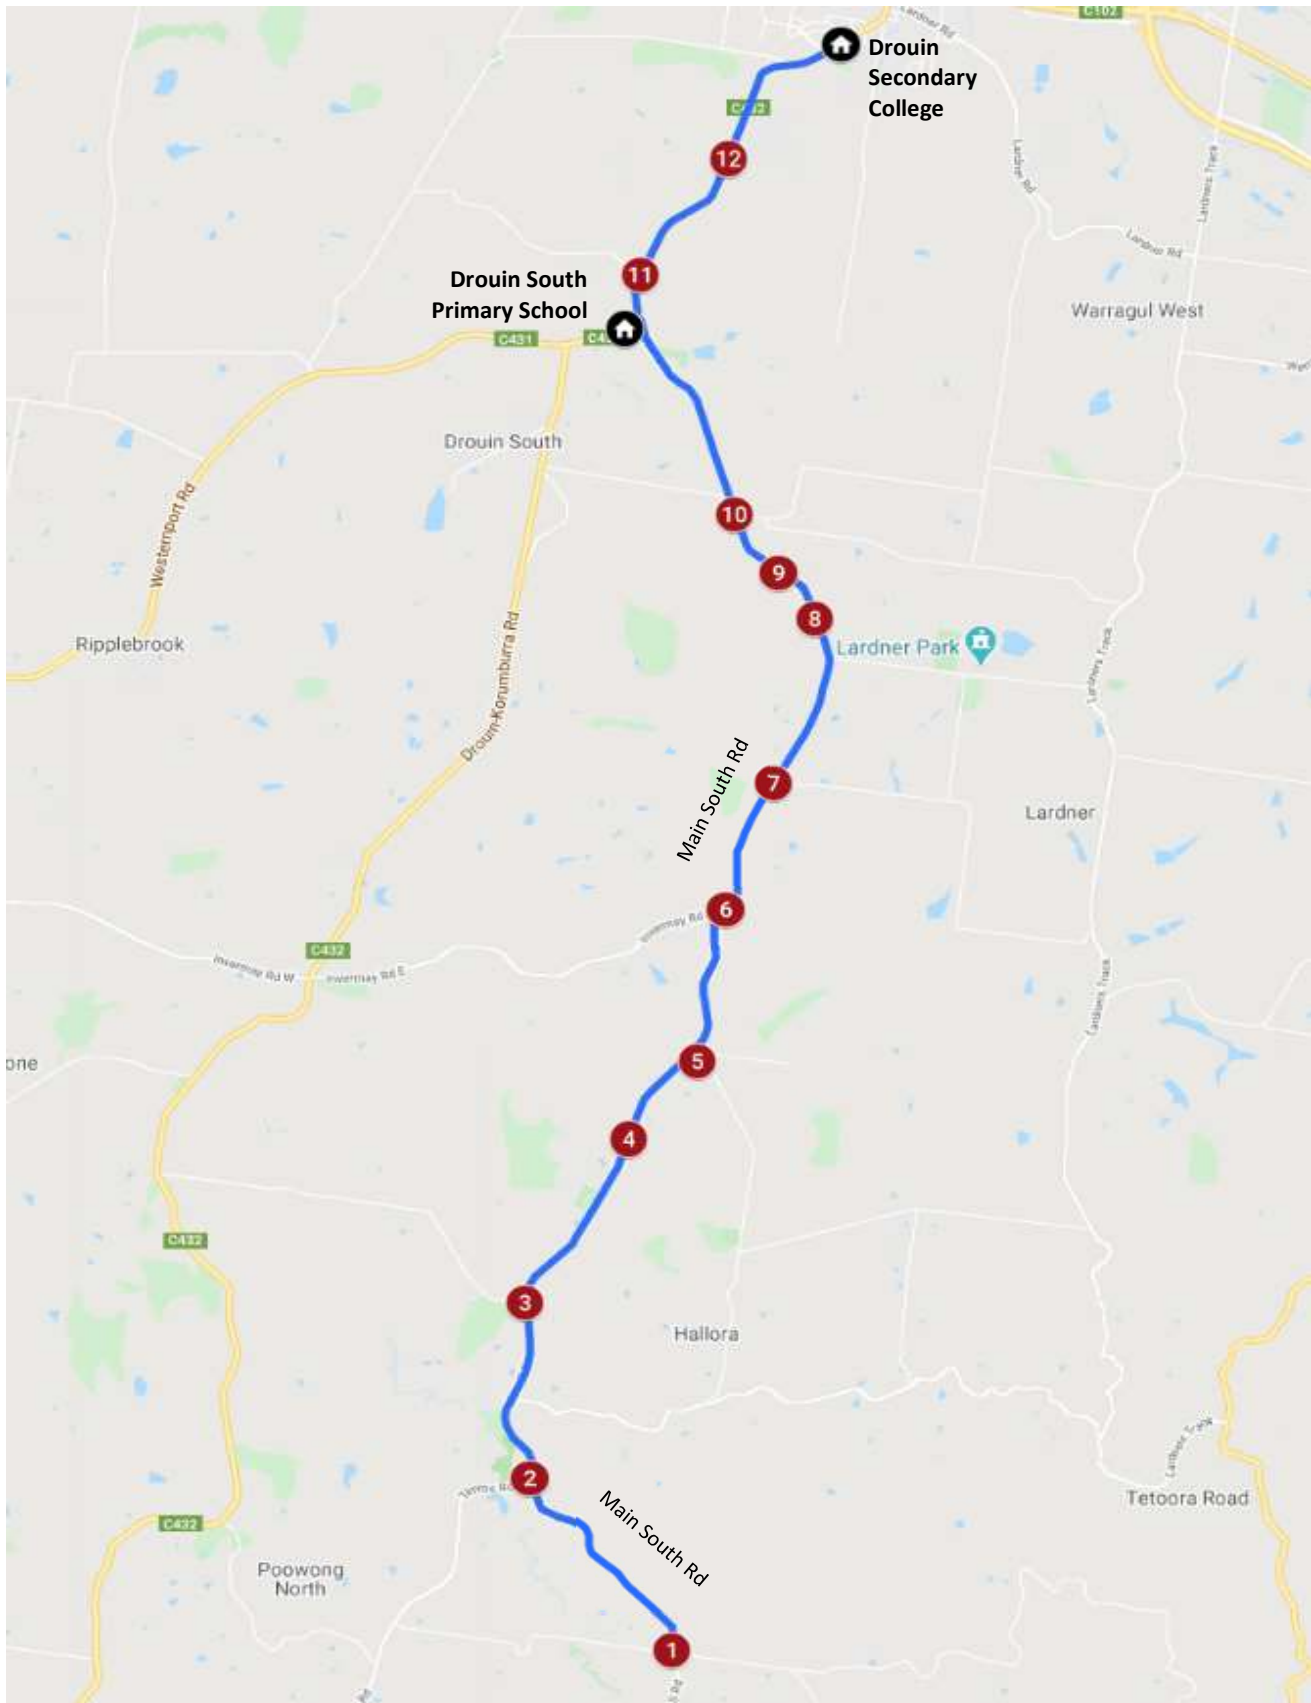

Poowong East – Morning Route

Drouin Secondary College

Poowong East – Morning Route

Drouin Secondary College

Stop	Description	Time
1	Corner of Main South Rd & Mountain View Rd	8:01
2	Corner of Main South Rd & Timms Rd	8:03
3	Corner of Main South Rd & Lang Lang Park Rd	8:06
4	1451 Main South Rd	8:08
5	Corner of Main South Rd & Brocks Rd (Enter Brocks Rd to Access Shelter)	8:12
6	Corner of Main South Rd & Invermay Rd	8:13
7	Corner of Main South Rd & Conway Rd	8:14
8	865 Main South Rd	8:17
9	791 Main South Rd	8:20
10	Corner of Main South Rd & Currie Rd	8:21
	Drouin South Primary School	8:25
11	Corner of Main South Rd & Ringin Road	8:28
12	Corner of Main South Rd & Dyall Road	8:29
	Drouin Secondary College	8:30

Poowong East – Afternoon Route

Drouin Secondary College

Poowong East – Afternoon Route

Drouin Secondary College

Stop	Description	Time
	Drouin Secondary College	3:55
1	Corner of Main South Rd & Dyall Road	3:57
	Drouin South Primary School	4:05
2	Corner of Main South Rd & Currie Rd	4:13
3	791 Main South Rd	4:14
4	865 Main South Rd	4:15
5	Corner of Main South Rd & Burnt Store Road	4:16
6	Corner of Main South Rd & Conway Rd	4:17
7	Corner of Main South Rd & Cobbledick Rd	4:18
8	Corner of Main South Rd & Brock's Rd	4:20
9	1451 Main South Rd	4:21
10	Corner of Main South Rd & Lang Lang Park Rd	4:25
11	Corner of Main South Rd & Torwood-Topiram Rd	4:27
12	Corner of Main South Rd & Timms Rd	4:28
13	Corner of Main South Rd & Mountain View Rd	4:32