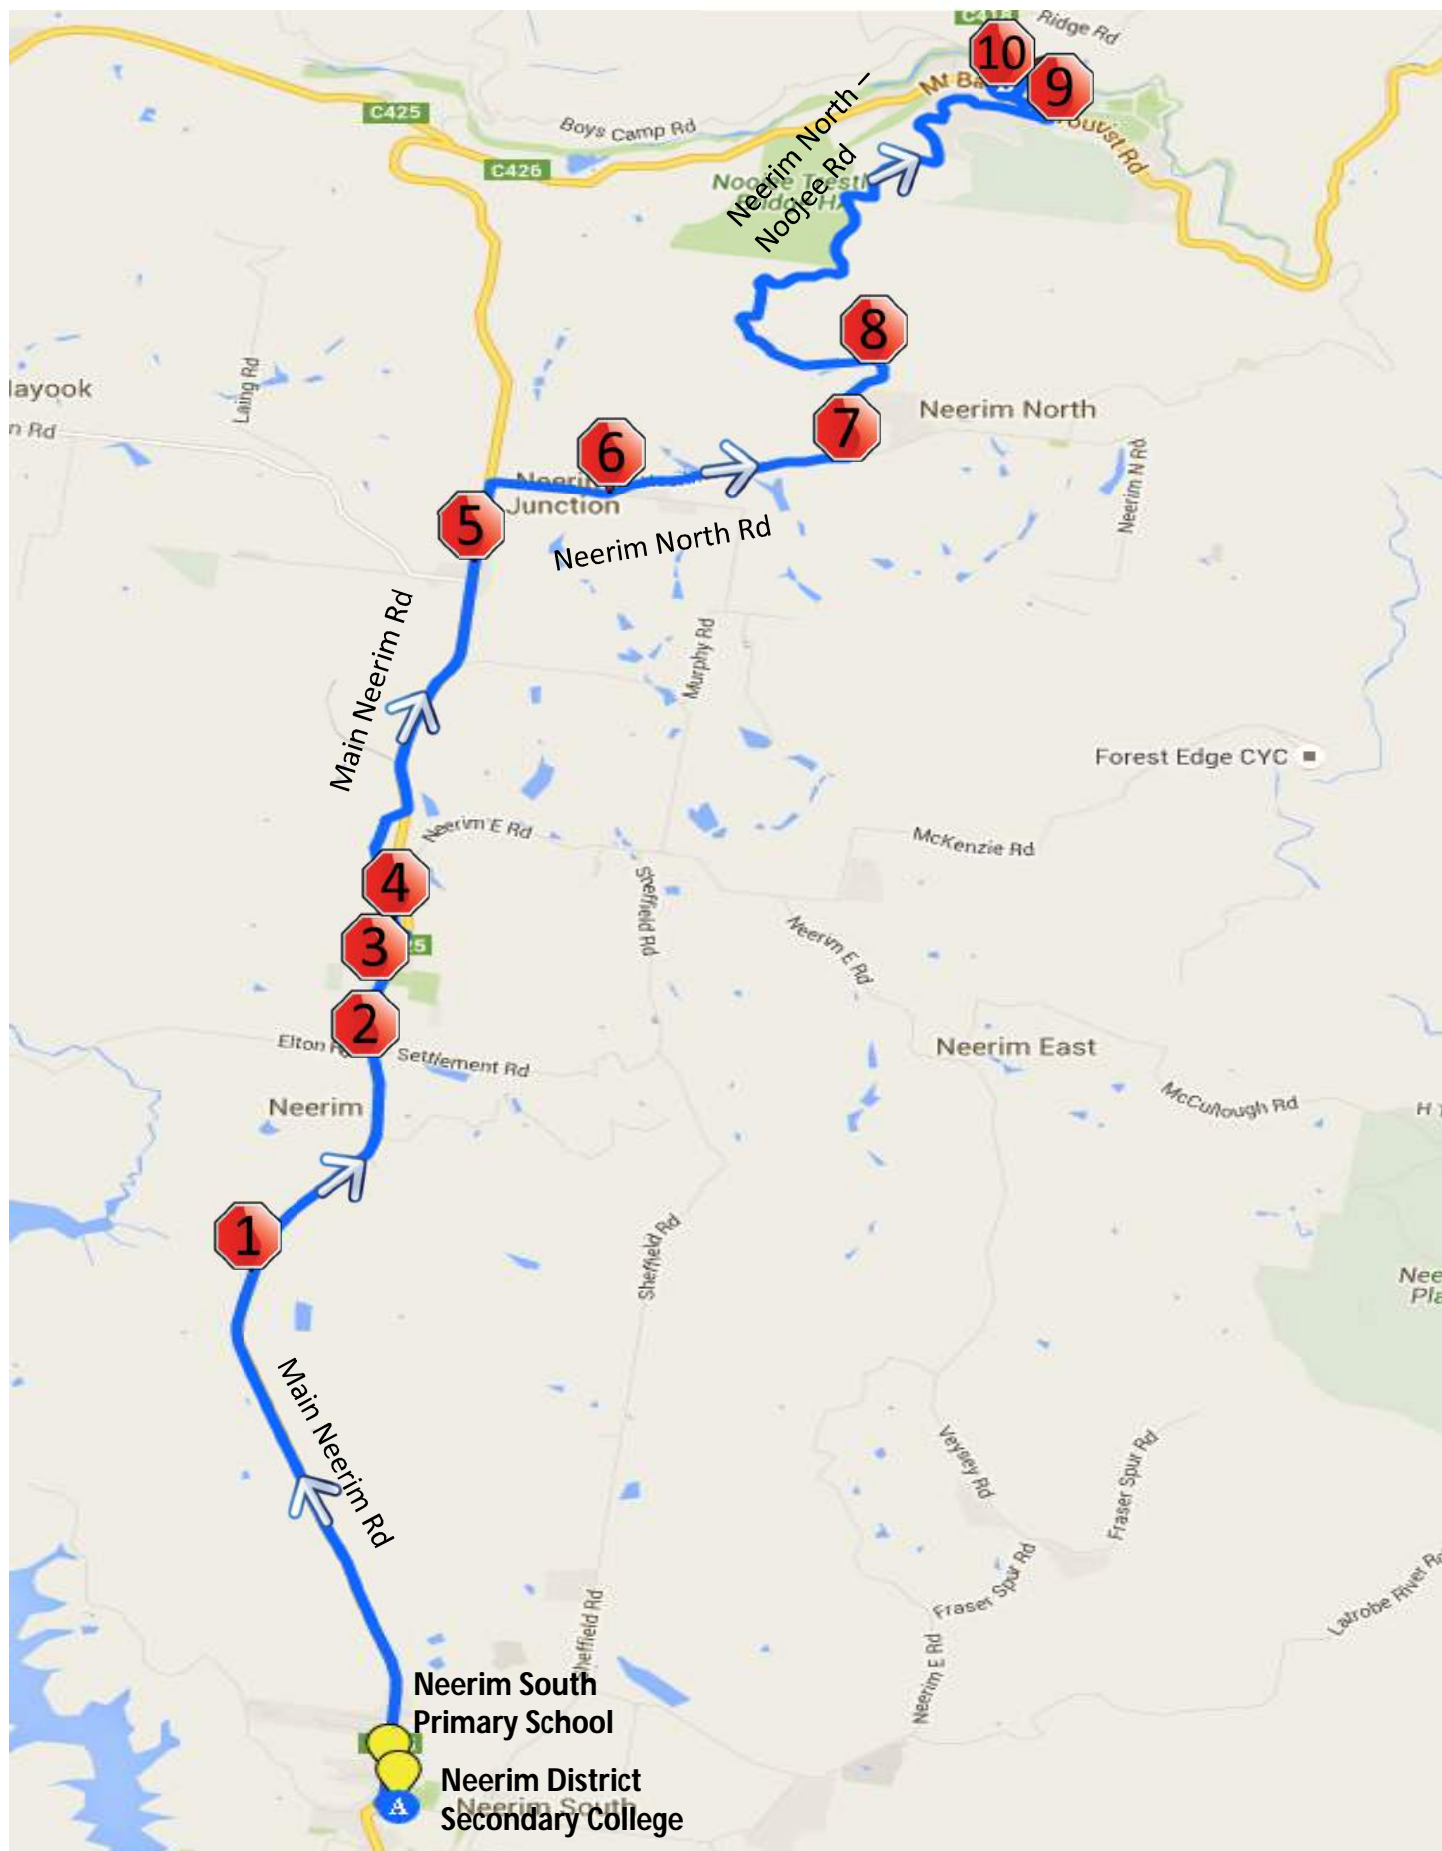

Noojee – Morning Route

Neerim District Secondary College

Noojee – Morning Route

Neerim District Secondary College

Stop	Description	Time
1	Noojee Corner Store – Bennett St	8:19
2	Corner of School Rd & Mt Baw Baw Tourist Rd	8:20
3	Corner of Neerim North – Noojee Rd & Old Noojee Rd	8:30
4	Corner of Neerim North – Noojee Rd & Neerim North Rd	8:31
5	Corner of Neerim North Rd & Matheson Rd	8:33
6	Neerim Junction Store – Main Neerim Rd	8:35
7	Corner of Old Neerim Rd & Wilson Rd	8:39
8	Corner of Main Neerim Rd & Hamono Rd	8:42
9	Corner of Main Neerim Rd & Settlement Rd	8:43
10	Corner of Main Neerim Rd & Sawyer Rd	8:44
	Neerim South Primary School	8:49
	Neerim District Secondary School	8:50

Noojee – Afternoon Route

Neerim District Secondary College

Noojee – Afternoon Route

Neerim District Secondary College

Stop	Description	Time
	Neerim South Primary School	3:20
	Neerim District Secondary School	3:25
1	Corner of Main Neerim Rd & Sawyer Rd	3:36
2	Corner of Main Neerim Rd & Settlement Rd	3:37
3	Corner of Main Neerim Rd & Hamono Rd	3:39
4	Corner of Old Neerim Rd & Wilson Rd	3:42
5	Neerim Junction Store – Main Neerim Rd	3:44
6	Corner of Neerim North Rd & Matheson Rd	3:47
7	Corner of Neerim North – Noojee Rd & Neerim North Rd	3:50
8	Corner of Neerim North – Noojee Rd & Old Noojee Rd	4:00
9	Corner of School Rd & Mt Baw Baw Tourist Rd	4:04
10	Noojee Corner Store – Bennett St	4:05