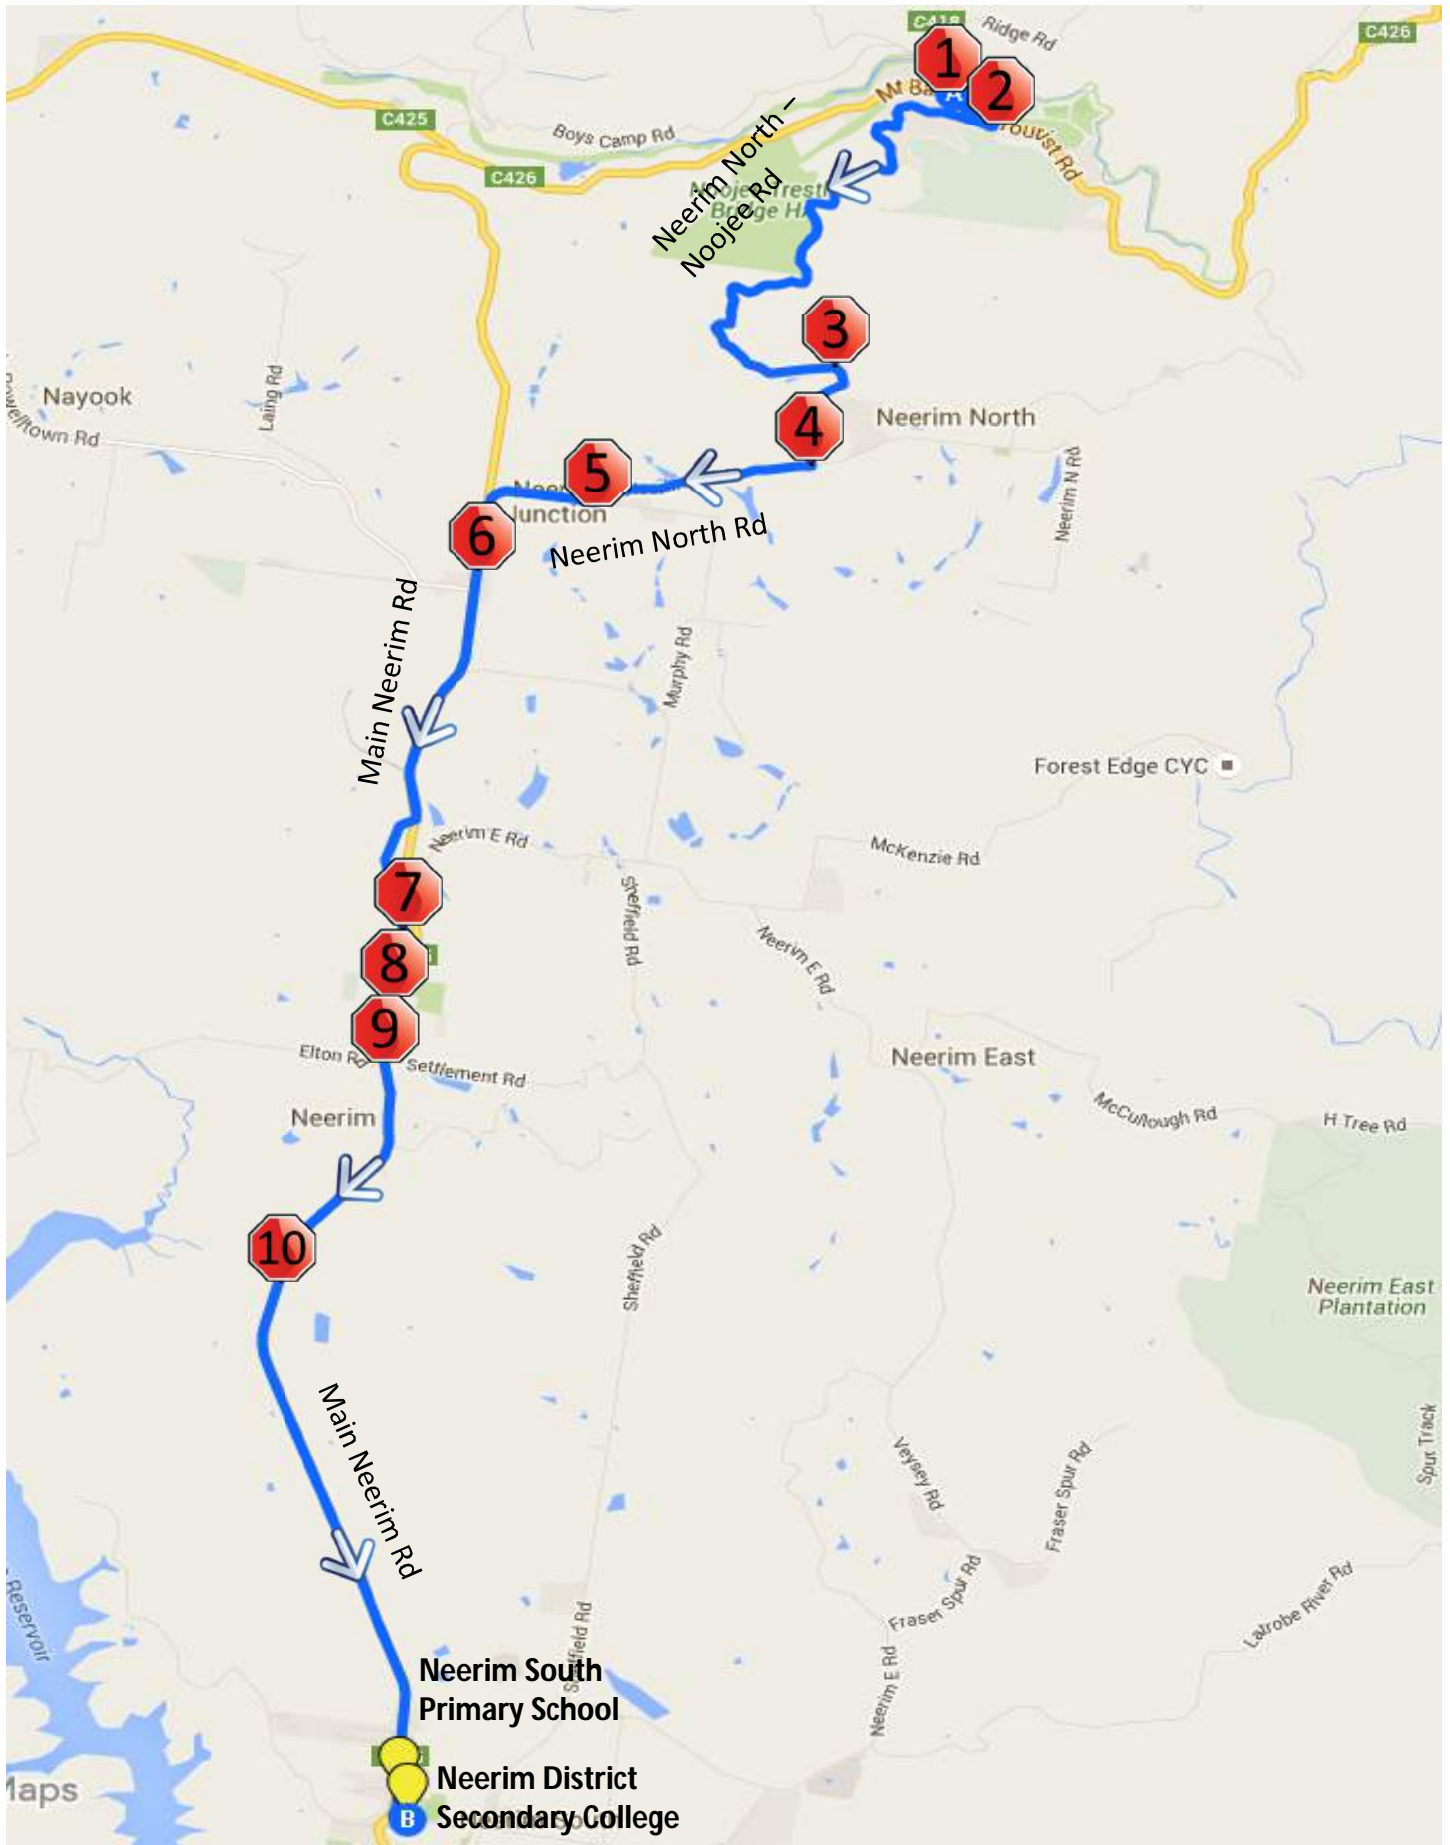

Noojee – Morning Route

Neerim District Secondary College

Noojee – Morning Route

Neerim District Secondary College

Stop	Description	Time
1	Noojee Corner Store – Bennett St	8:19
2	Corner of School Rd & Mt Baw Baw Tourist Rd	8:20
3	Corner of Neerim North – Noojee Rd & Old Noojee Rd	8:30
4	Corner of Neerim North – Noojee Rd & Neerim North Rd	8:31
5	Corner of Neerim North Rd & Matheson Rd	8:33
6	Neerim Junction Store – Main Neerim Rd	8:35
7	Corner of Old Neerim Rd & Wilson Rd	8:39
8	Corner of Main Neerim Rd & Hamono Rd	8:42
9	Corner of Main Neerim Rd & Settlement Rd	8:43
10	Corner of Main Neerim Rd & Sawyer Rd	8:44
	Neerim South Primary School	8:49
	Neerim District Secondary School	8:50

Noojee – Afternoon Route

Neerim District Secondary College

Noojee – Afternoon Route

Neerim District Secondary College

Stop	Description	Time
	Neerim South Primary School	3:20
	Neerim District Secondary School	3:25
1	Corner of Main Neerim Rd & Sawyer Rd	3:36
2	Corner of Main Neerim Rd & Settlement Rd	3:37
3	Corner of Main Neerim Rd & Hamono Rd	3:39
4	Corner of Old Neerim Rd & Wilson Rd	3:42
5	Neerim Junction Store – Main Neerim Rd	3:44
6	Corner of Neerim North Rd & Matheson Rd	3:47
7	Corner of Neerim North – Noojee Rd & Neerim North Rd	3:50
8	Corner of Neerim North – Noojee Rd & Old Noojee Rd	4:00
9	Corner of School Rd & Mt Baw Baw Tourist Rd	4:04
10	Noojee Corner Store – Bennett St	4:05