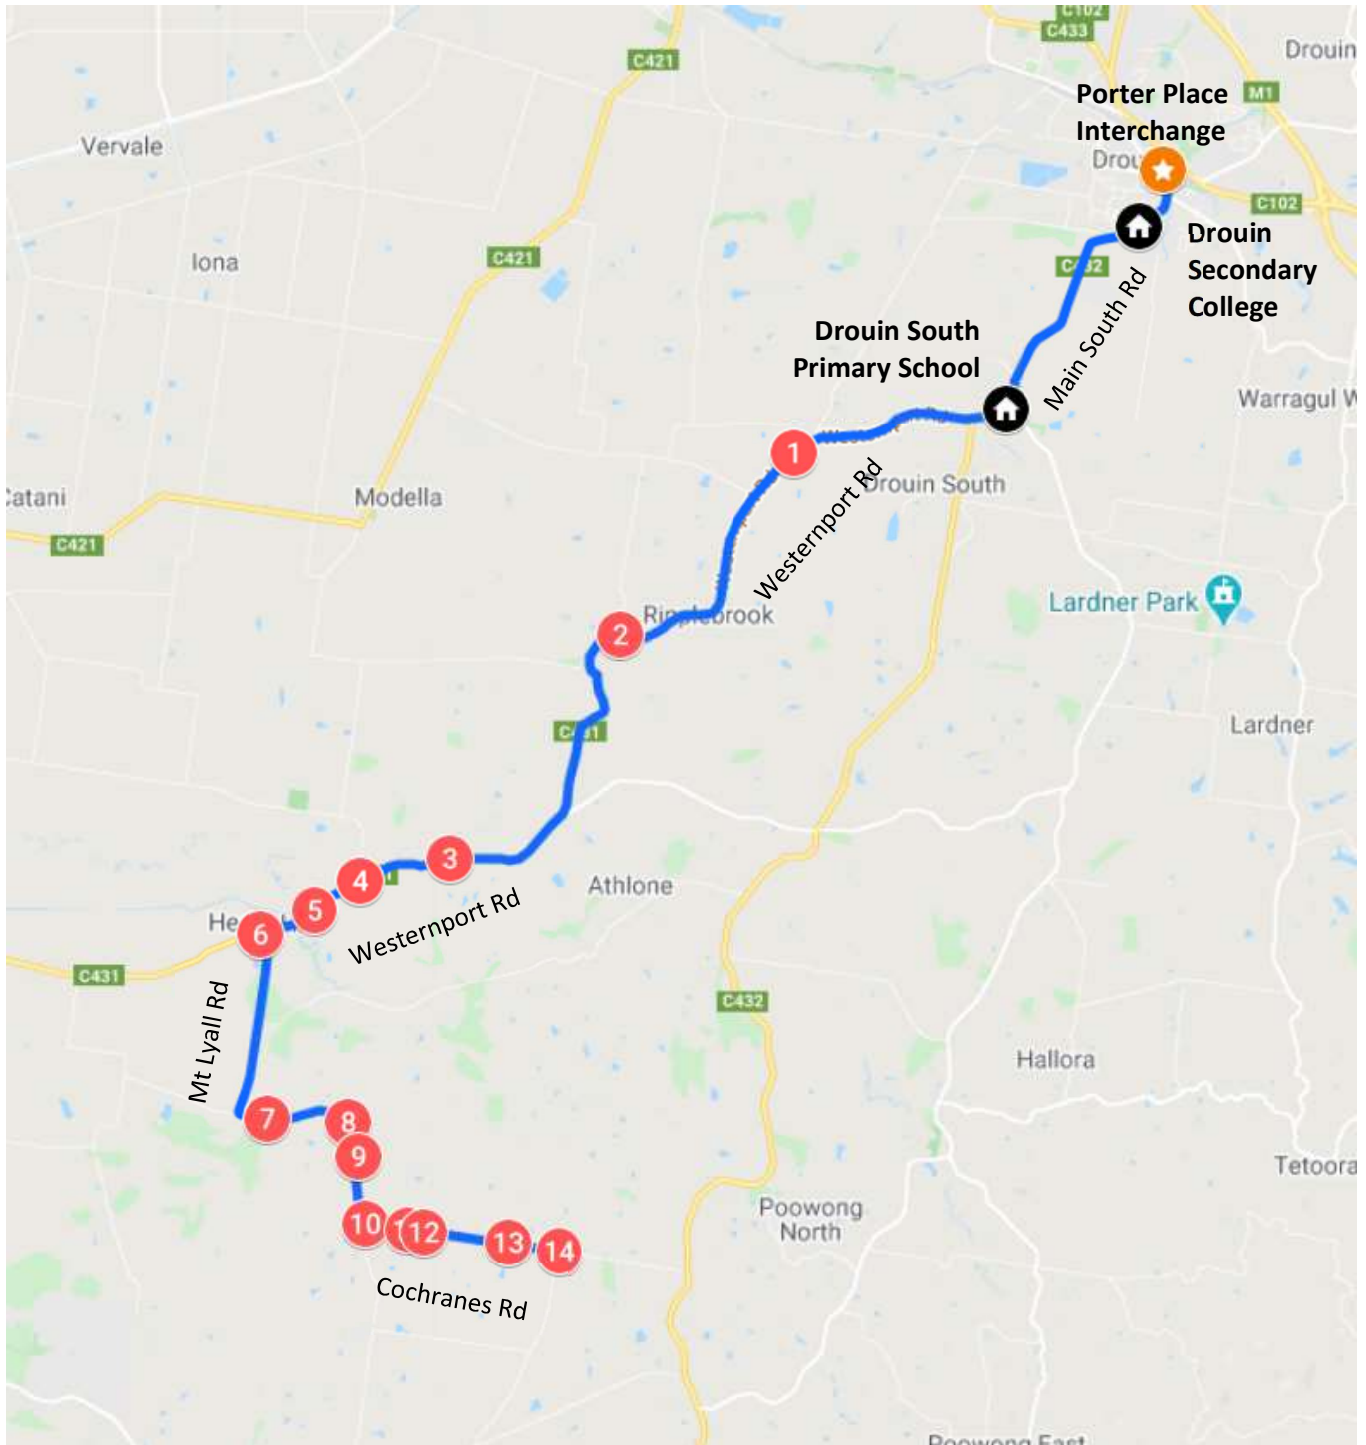

Mt Lyall – Morning Route

Drouin Secondary College

Mt Lyall – Morning Route

Drouin Secondary College

Stop	Description	Time
1	Corner of Cochranes Road & Kennys Rd	7:41
2	290 Cochranes Road	7:42
3	425 Cochranes Road	7:44
4	550 Cochranes Road	7:45
5	Corner of Mt Lyall Rd & Cochranes Rd	7:46
6	Corner of Mt Lyall Rd & Nyora Estate Rd	7:48
7	480 Mt Lyall Rd	7:49
8	345 Mt Lyall Rd	7:51
9	Corner of Westernport Rd & Mt Lyall Rd	7:56
10	1455 Westernport Rd	7:58
11	Corner of Westernport Rd & Thwaites Rd	8:00
12	Corner of Westernport Rd & Phillips Rd	8:06
13	Corner of Westernport Rd & Lewis Rd	8:07
14	2695 Westernport Rd – Tree Farm	8:12
	Drouin South Primary School	8:16
	Drouin Secondary College	8:20
	Porter Place Interchange	8:22

Mt Lyall – Afternoon Route

Drouin Secondary College

Mt Lyall – Afternoon Route

Drouin Secondary College

Stop	Description	Time
	Porter Place Bus Interchange	3:55
	(Connect with bus services from St. Ita's, St. Pauls and Marist Sion)	
	Drouin Secondary College	4:00
	Drouin South Primary School	4:04
1	2695 Westernport Rd – Tree Farm	4:08
2	Corner of Westernport Rd & Lewis Rd	4:09
3	Corner of Westernport Rd & Phillips Rd	4:10
4	Corner of Westernport Rd & Thwaites Rd	4:16
5	1455 Westernport Rd	4:18
6	Corner of Westernport Rd & Mt Lyall Rd	4:20
7	345 Mt Lyall Rd	4:25
8	480 Mt Lyall Rd	4:27
9	Corner of Mt Lyall Rd & Nyora Estate Rd	4:28
10	Corner of Mt Lyall Rd & Cochranes Rd	4:30
11	550 Cochranes Road	4:31
12	425 Cochranes Road	4:32
13	290 Cochranes Road	4:34
14	Corner of Cochranes Road & Kennys Rd	4:35