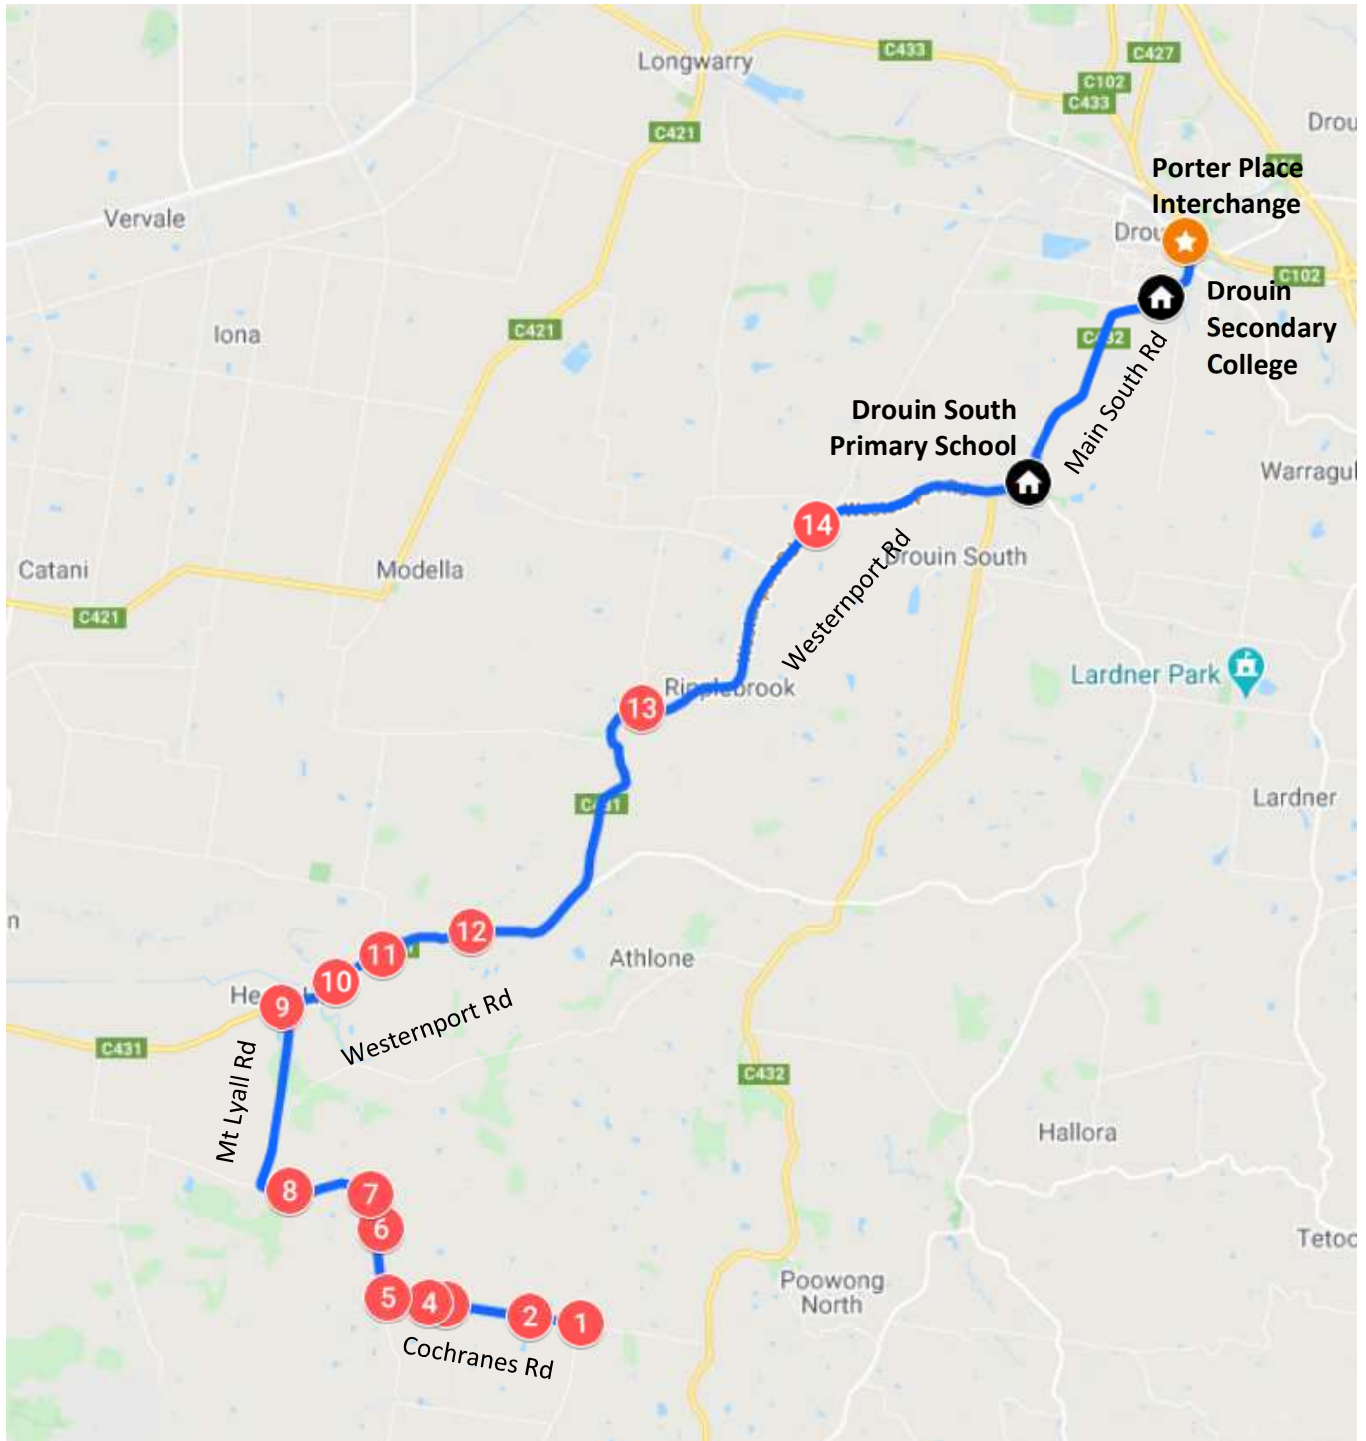

Mt Lyall – Morning Route

Drouin Secondary College

Mt Lyall – Morning Route

Drouin Secondary College

Stop	Description	Time
1	Corner of Cochranes Road & Kennys Rd	7:41
2	290 Cochranes Road	7:42
3	425 Cochranes Road	7:44
4	550 Cochranes Road	7:45
5	Corner of Mt Lyall Rd & Cochranes Rd	7:46
6	Corner of Mt Lyall Rd & Nyora Estate Rd	7:48
7	480 Mt Lyall Rd	7:49
8	345 Mt Lyall Rd	7:51
9	Corner of Westernport Rd & Mt Lyall Rd	7:56
10	1455 Westernport Rd	7:58
11	Corner of Westernport Rd & Thwaites Rd	8:00
12	Corner of Westernport Rd & Phillips Rd	8:06
13	Corner of Westernport Rd & Lewis Rd	8:07
14	2695 Westernport Rd – Tree Farm	8:12
	Drouin South Primary School	8:16
	Drouin Secondary College	8:20
	Porter Place Interchange	8:22

Mt Lyall – Afternoon Route

Drouin Secondary College

Mt Lyall – Afternoon Route

Drouin Secondary College

Stop	Description	Time
	Porter Place Bus Interchange	3:55
	(Connect with bus services from St. Ita's, St. Pauls and Marist Sion)	
	Drouin Secondary College	4:00
	Drouin South Primary School	4:04
1	2695 Westernport Rd – Tree Farm	4:08
2	Corner of Westernport Rd & Lewis Rd	4:09
3	Corner of Westernport Rd & Phillips Rd	4:10
4	Corner of Westernport Rd & Thwaites Rd	4:16
5	1455 Westernport Rd	4:18
6	Corner of Westernport Rd & Mt Lyall Rd	4:20
7	345 Mt Lyall Rd	4:25
8	480 Mt Lyall Rd	4:27
9	Corner of Mt Lyall Rd & Nyora Estate Rd	4:28
10	Corner of Mt Lyall Rd & Cochranes Rd	4:30
11	550 Cochranes Road	4:31
12	425 Cochranes Road	4:32
13	290 Cochranes Road	4:34
14	Corner of Cochranes Road & Kennys Rd	4:35