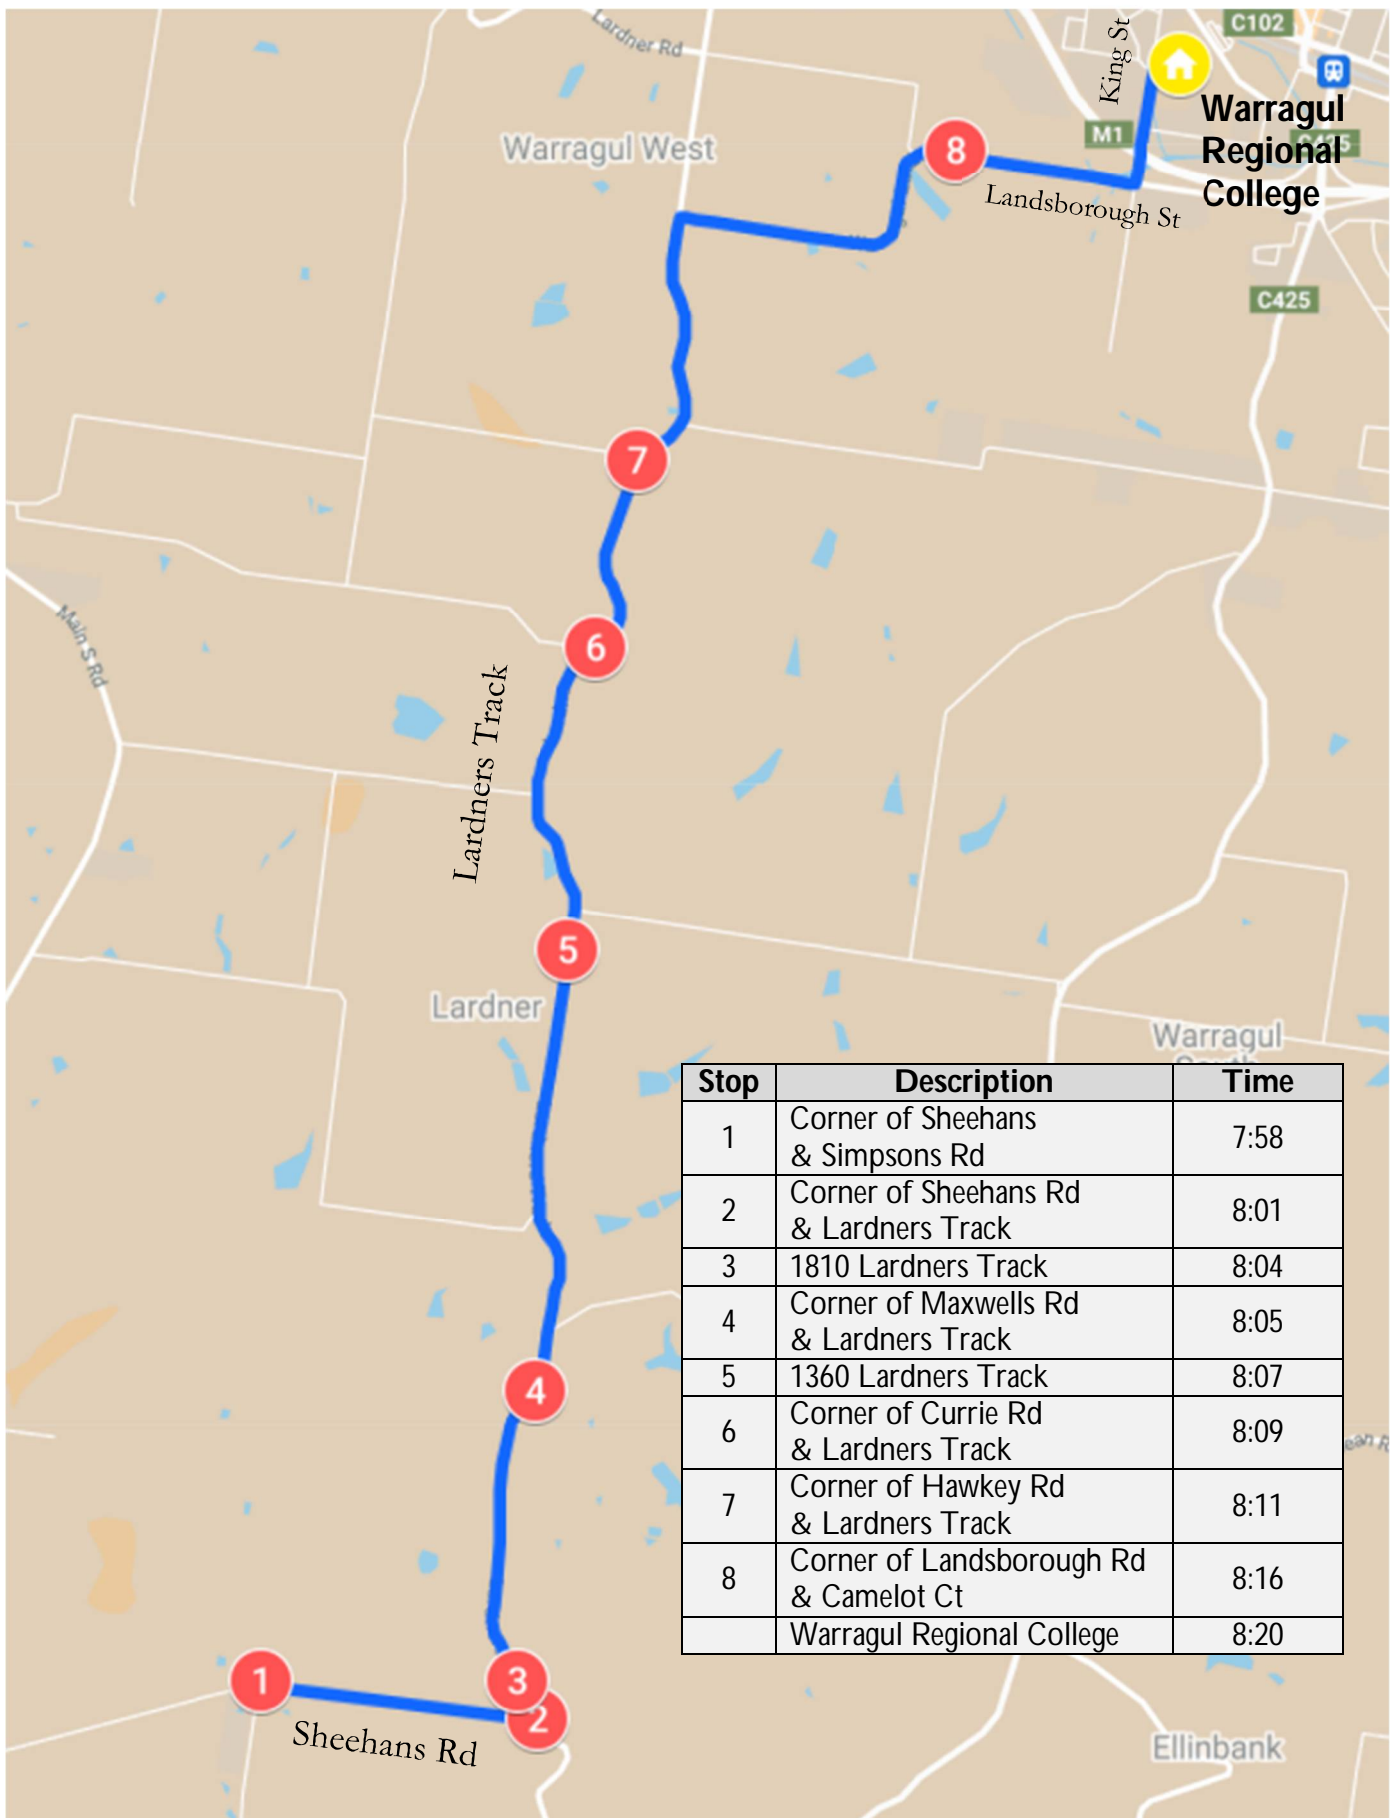

Lardners Track – Morning Route

Warragul Regional College

Lardners Track – Afternoon Route

Warragul Regional College

Stop	Description	Time
	Warragul Regional College	3:55
1	Corner of Landsborough Rd & Camelot Ct	3:57
2	331 Warragul-Lardner Rd	4:03
3	Corner of Hawkey Rd & Lardners Track	4:04
4	Corner of Currie Rd & Lardners Track	4:05
5	Corner of Sheehans & Simpsons Rd	4:17
6	Corner of Sheehans Rd & Lardners Track	4:20
7	1810 Lardners Track	4:23
8	Corner of Maxwells Rd & Lardners Track	4:25
9	1360 Lardners Track	4:27