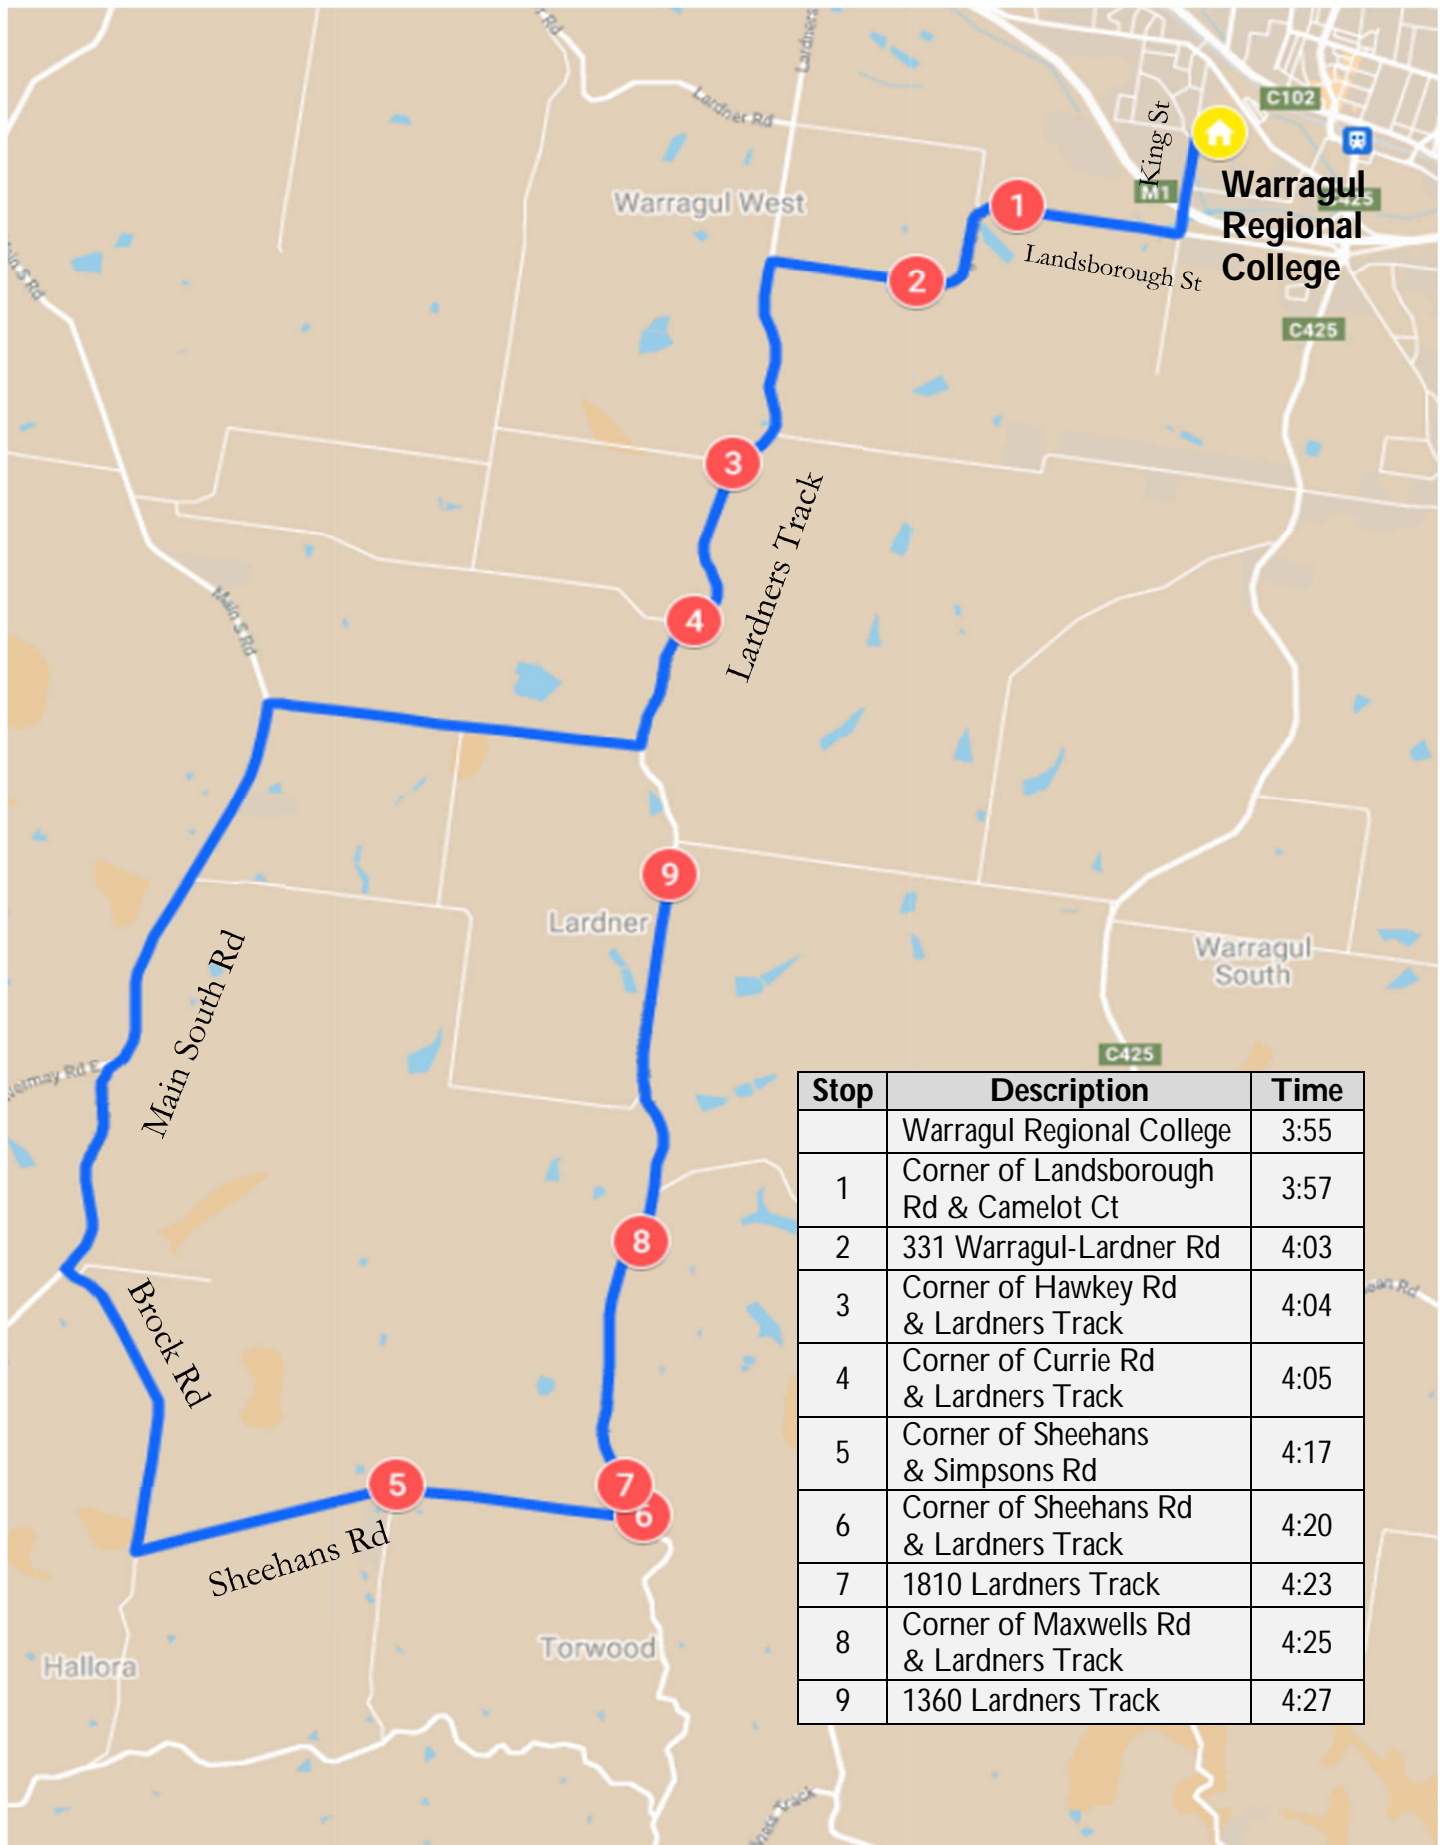

Lardners Track – Morning Route

Warragul Regional College

Lardners Track – Afternoon Route

Warragul Regional College

Stop	Description	Time
	Warragul Regional College	3:55
1	Corner of Landsborough Rd & Camelot Ct	3:57
2	331 Warragul-Lardner Rd	4:03
3	Corner of Hawkey Rd & Lardners Track	4:04
4	Corner of Currie Rd & Lardners Track	4:05
5	Corner of Sheehans & Simpsons Rd	4:17
6	Corner of Sheehans Rd & Lardners Track	4:20
7	1810 Lardners Track	4:23
8	Corner of Maxwells Rd & Lardners Track	4:25
9	1360 Lardners Track	4:27