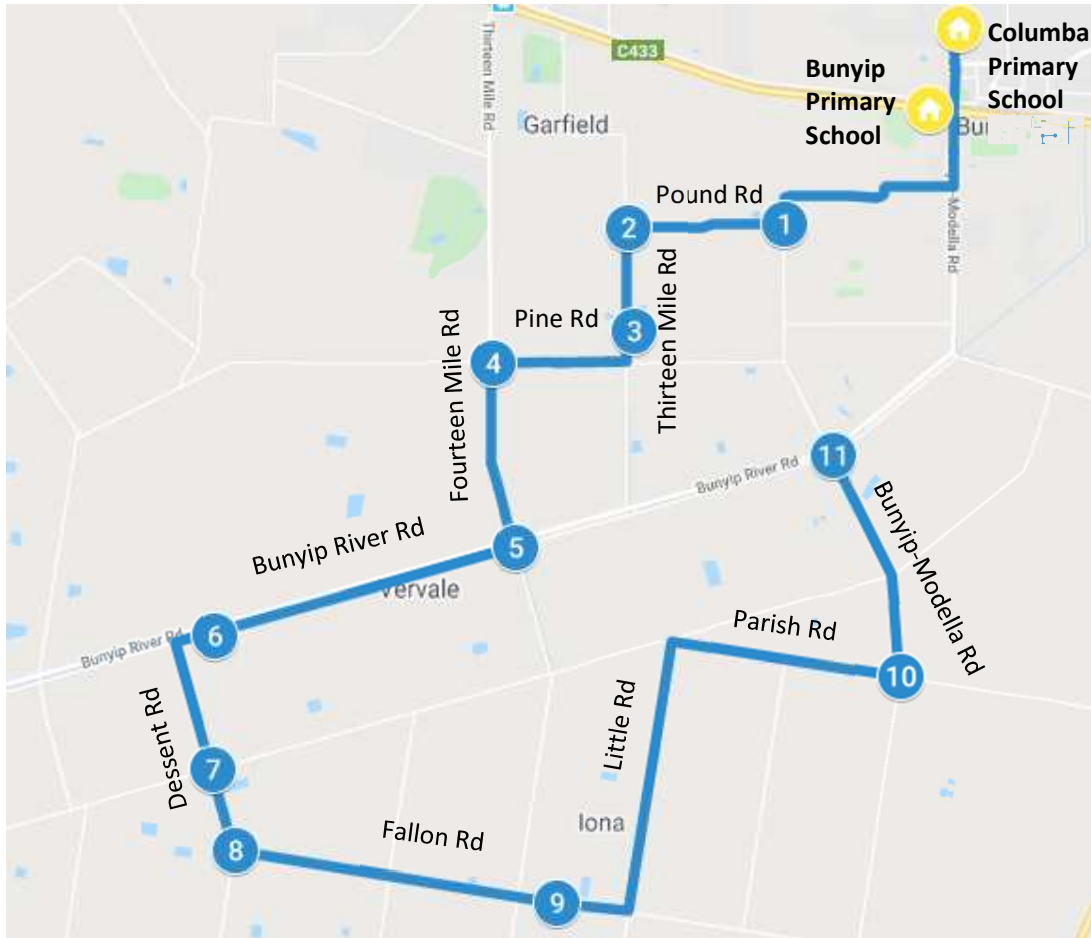

# Iona-Bunyip – Morning Route

Bunyip Primary School

Stop	Description	Time
1	Corcoran Rd & Pound Rd	8:04
2	Fourteen Mile Rd & Pound Rd	8:06
3	295 Fourteen Mile Rd	8:08
4	Thirteen Mile Rd & Lone Pine Rd	8:09
5	Main Drain Rd S & Thirteen Mile Rd	8:11
6	1690 Main Drain Rd S	8:15
7	Dessent Rd & Murray Rd	8:16
8	Dessent Rd & Fallon Rd	8:17
9	260 Fallon Rd	8:20
10	Bunyip-Modella Rd & Parish Rd	8:27
11	Main Drain Rd S & Bunyip-Modella Rd	8:30
	Bunyip Primary School	
	Columba Catholic Primary School	

# Iona-Bunyip – Afternoon Route

Bunyip Primary School

Stop	Description	Time
	Columba Catholic Primary School	3:25
	Bunyip Primary School	3:30
1	Corcoran Rd & Pound Rd	3:40
2	Fourteen Mile Rd & Pound Rd	3:41
3	295 Fourteen Mile Rd	3:43
4	Thirteen Mile Rd & Lone Pine Rd	3:45
5	Main Drain Rd S & Thirteen Mile Rd	3:46
6	1690 Main Drain Rd S	3:48
7	Dessent Rd & Murray Rd	3:50
8	Dessent Rd & Fallon Rd	3:52
9	260 Fallon Rd	3:55
10	Bunyip-Modella Rd & Parish Rd	4:02
11	Main Drain Rd S & Bunyip-Modella Rd	4:05