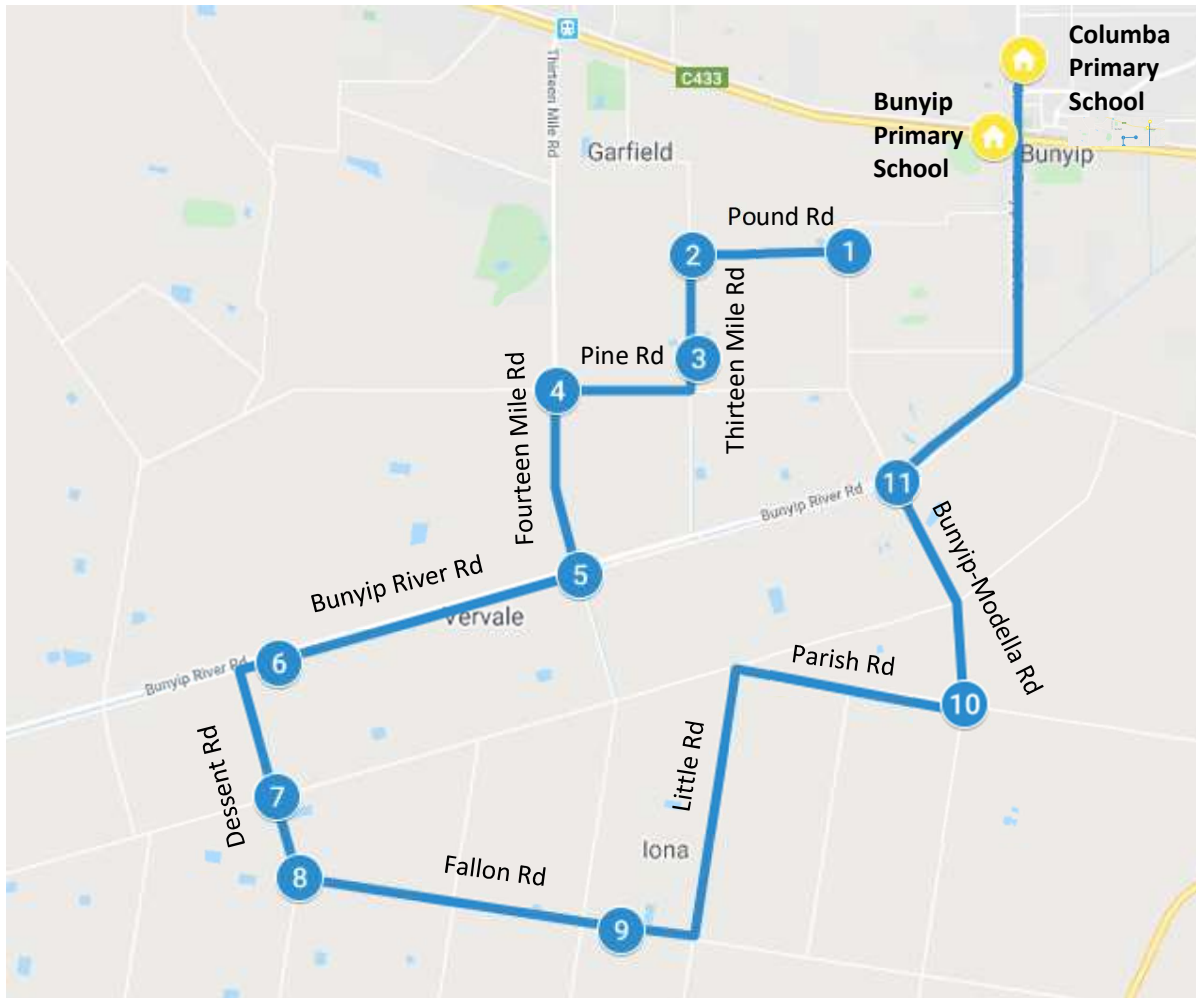

# Iona-Bunyip – Morning Route

Bunyip Primary School

Stop	Description	Time
1	Corcoran Rd & Pound Rd	8:04
2	Fourteen Mile Rd & Pound Rd	8:06
3	295 Fourteen Mile Rd	8:08
4	Thirteen Mile Rd & Lone Pine Rd	8:09
5	Main Drain Rd S & Thirteen Mile Rd	8:11
6	1690 Main Drain Rd S	8:15
7	Dessent Rd & Murray Rd	8:16
8	Dessent Rd & Fallon Rd	8:17
9	260 Fallon Rd	8:20
10	Bunyip-Modella Rd & Parish Rd	8:27
11	Main Drain Rd S & Bunyip-Modella Rd	8:30
	Bunyip Primary School	
	Columba Catholic Primary School	

# Iona-Bunyip – Afternoon Route

Bunyip Primary School

Stop	Description	Time
	Columba Catholic Primary School	3:25
	Bunyip Primary School	3:30
1	Corcoran Rd & Pound Rd	3:40
2	Fourteen Mile Rd & Pound Rd	3:41
3	295 Fourteen Mile Rd	3:43
4	Thirteen Mile Rd & Lone Pine Rd	3:45
5	Main Drain Rd S & Thirteen Mile Rd	3:46
6	1690 Main Drain Rd S	3:48
7	Dessent Rd & Murray Rd	3:50
8	Dessent Rd & Fallon Rd	3:52
9	260 Fallon Rd	3:55
10	Bunyip-Modella Rd & Parish Rd	4:02
11	Main Drain Rd S & Bunyip-Modella Rd	4:05