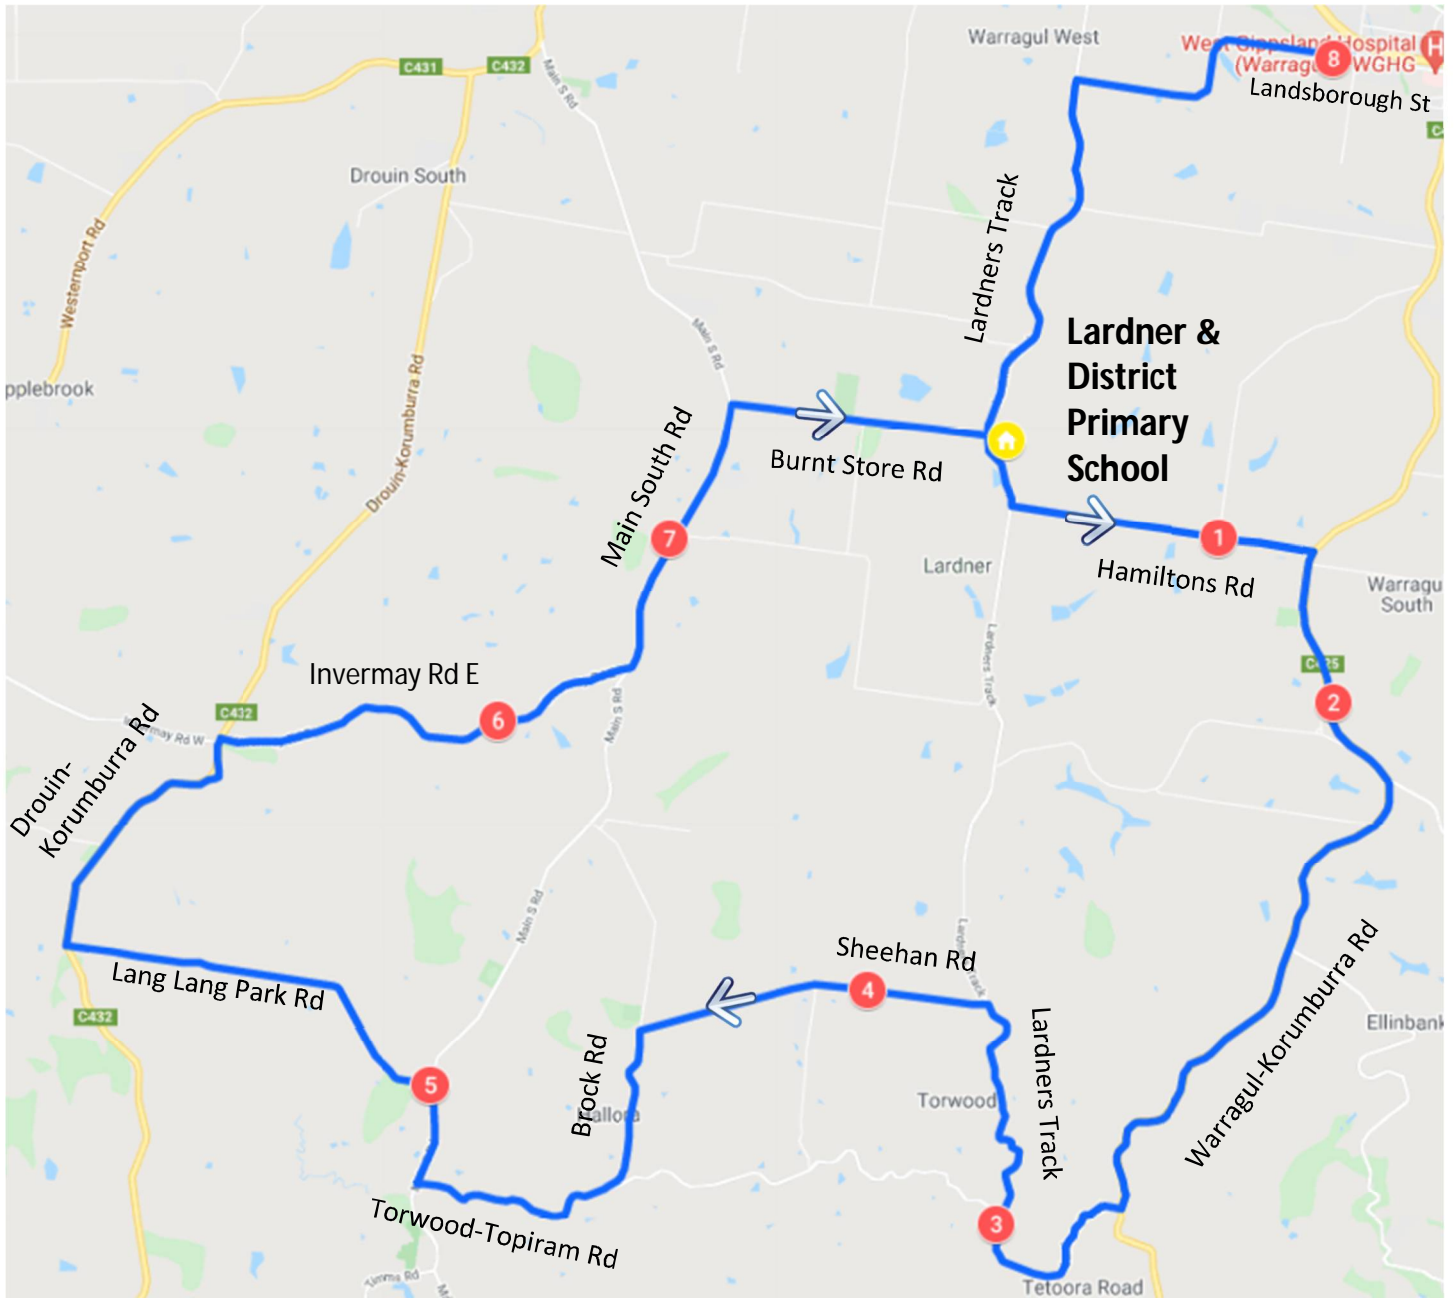

# Hallora/Lardner – Morning Route

Lardner & District Primary School

Stop	Description	Time
1	Landsborough St (Opposite Lifestyle Warragul)	7:55
2	Corner of Hamiltons Rd & Stockdales Rd	8:07
3	Corner of Warragul Korumburra Rd & Hunters Rd	8:10
4	Corner of Lardners Track & Torwood-Topiram Rd	8:20
5	90 Sheehan Rd	8:25
6	Corner of Main South Rd & Elliot Rd	8:34
7	Opposite 730 Invermay Rd	8:45
8	Corner of Main South Rd & Conway Rd	8:48
	Lardner & District Primary School	8:55

# Hallora/Lardner – Afternoon Route

Lardner & District Primary School

Stop	Description	Time
	Lardner & District Primary School	3:32
1	Corner of Hamiltons Rd & Stockdales Rd	3:37
2	Corner of Warragul Korumburra Rd & Hunters Rd	3:40
3	Corner of Lardners Track & Torwood-Topiram Rd	3:50
4	90 Sheehan Rd	3:55
5	Corner of Main South Rd & Elliot Rd	4:04
6	Opposite 730 Invermay Rd	4:15
7	Corner of Main South Rd & Conway Rd	4:18
8	Lardner & District Primary School	4:32