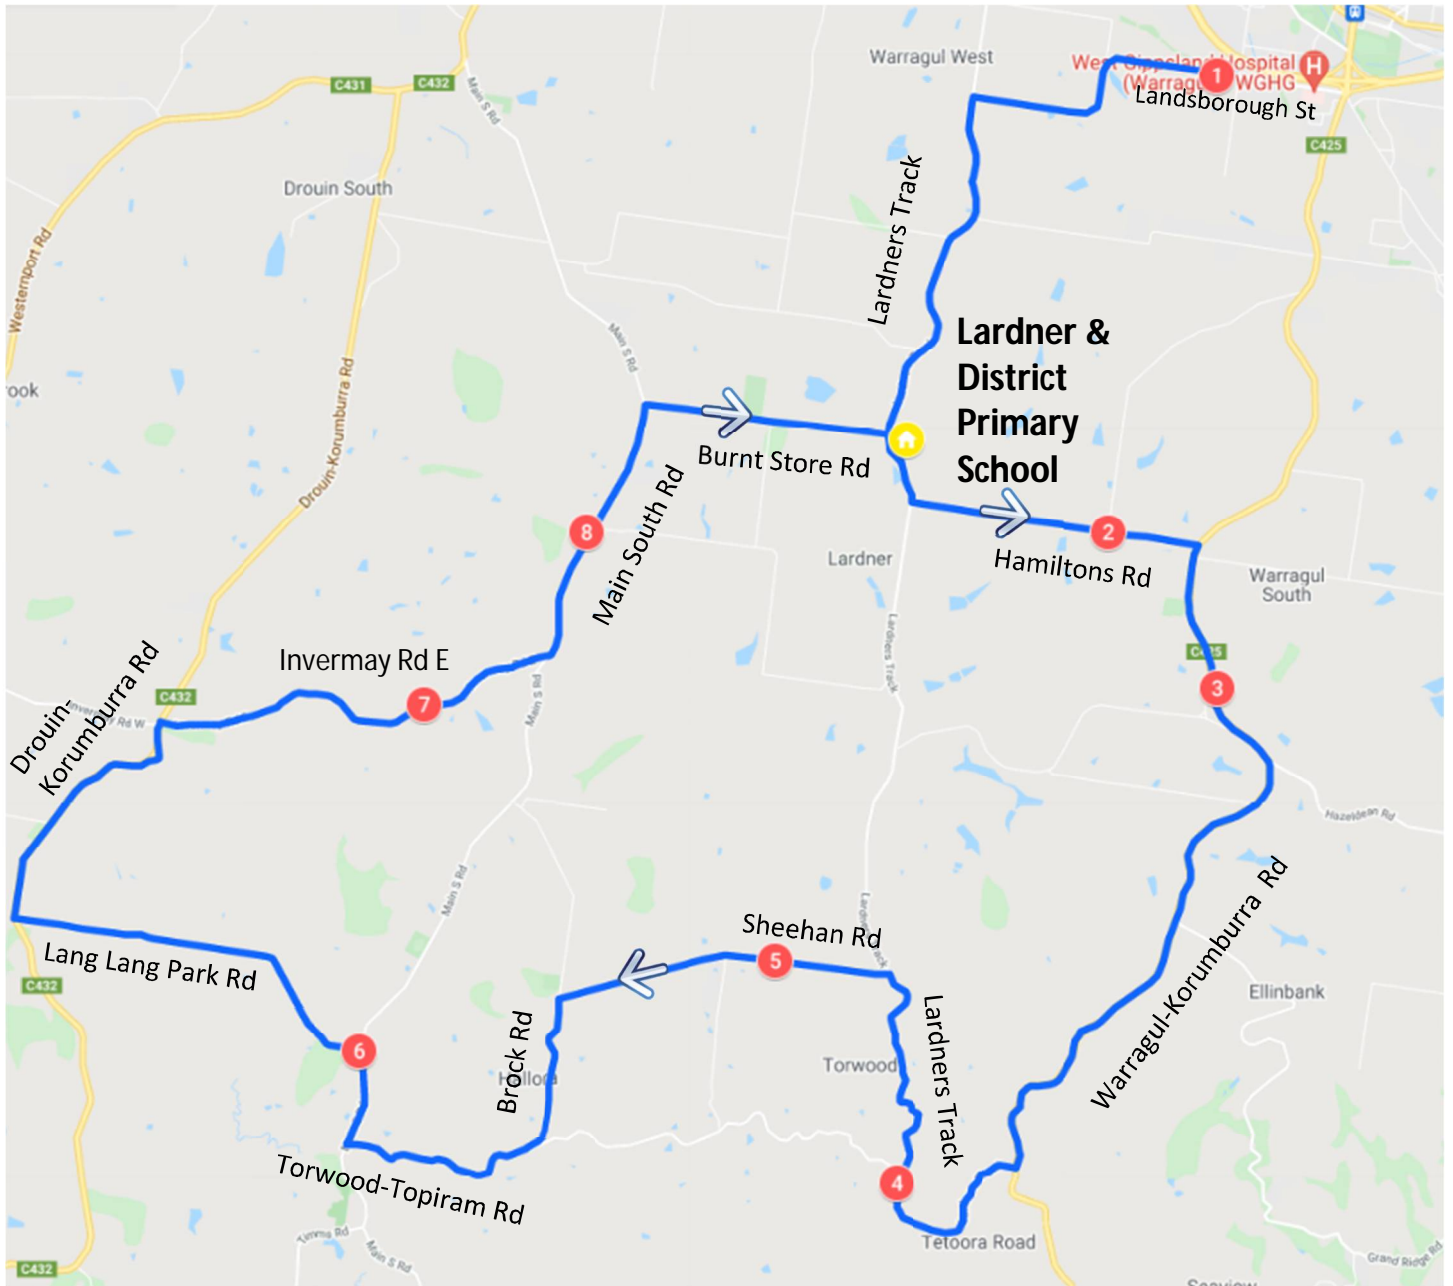

# Hallora/Lardner – Morning Route

Lardner & District Primary School

Stop	Description	Time
1	Landsborough St (Opposite Lifestyle Warragul)	7:55
2	Corner of Hamiltons Rd & Stockdales Rd	8:07
3	Corner of Warragul Korumburra Rd & Hunters Rd	8:10
4	Corner of Lardners Track & Torwood-Topiram Rd	8:20
5	90 Sheehan Rd	8:25
6	Corner of Main South Rd & Elliot Rd	8:34
7	Opposite 730 Invermay Rd	8:45
8	Corner of Main South Rd & Conway Rd	8:48
	Lardner & District Primary School	8:55

# Hallora/Lardner – Afternoon Route

Lardner & District Primary School

Stop	Description	Time
	Lardner & District Primary School	3:32
1	Corner of Hamiltons Rd & Stockdales Rd	3:37
2	Corner of Warragul Korumburra Rd & Hunters Rd	3:40
3	Corner of Lardners Track & Torwood-Topiram Rd	3:50
4	90 Sheehan Rd	3:55
5	Corner of Main South Rd & Elliot Rd	4:04
6	Opposite 730 Invermay Rd	4:15
7	Corner of Main South Rd & Conway Rd	4:18
8	Lardner & District Primary School	4:32