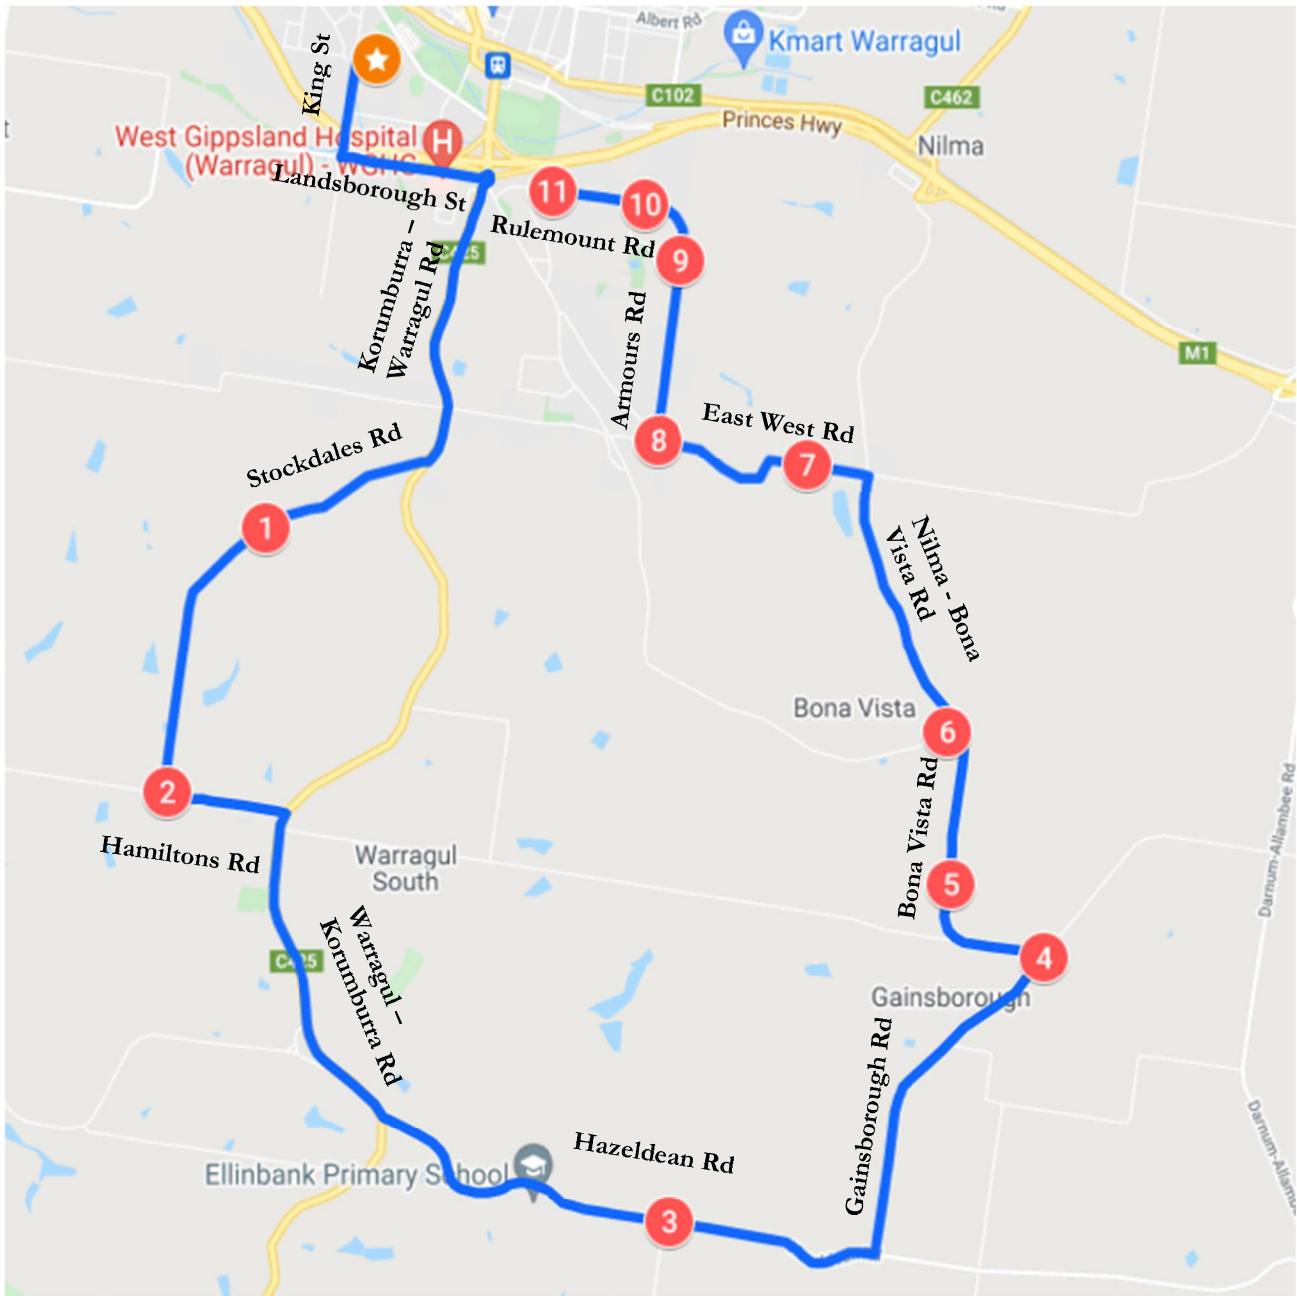

Ellinbank – Morning Route

Warragul Regional College

Stop	Description	Time
1	139 Stockdales Rd	7:52
2	Corner of Stockdales & Hamiltons Rd	7:54
3	Corner of Hazeldean & Cropleys Rd	8:00
4	Opposite 11 Gainsborough Rd	8:03
5	749 Bona Vista Rd	8:05
6	Corner of Bona Vista & Nilma-Bona Vista Rd	8:07
7	East West Rd (300m from Nilma-Bona Vista Rd)	8:10
8	Corner of East West & Armours Rd	8:12
9	175 Armours Rd	8:14
10	Corner of Fernery Blvd & Rulemount Rd	8:16
11	Corner of Perzel Ct & Rulemount Rd	8:17
	Warragul Regional College	8:20

Ellinbank – Afternoon Route

Warragul Regional College

Stop	Description	Time
	Warragul Regional College	4:00
1	139 Stockdales Rd	4:05
2	Corner of Stockdales & Hamiltons Rd	4:08
3	Corner of Hazeldean & Cropleys Rd	4:12
4	Opposite 11 Gainsborough Rd	4:14
5	749 Bona Vista Rd	4:15
6	Corner of Bona Vista & Nilma-Bona Vista Rd	4:17
7	East West Rd (300m from Nilma-Bona Vista Rd)	4:19
8	Corner of East West & Armours Rd	4:20
9	175 Armours Rd	4:22
10	Corner of Fernery Blvd & Rulemount Rd	4:23
11	Corner of Pertzelt Ct & Rulemount Rd	4:24