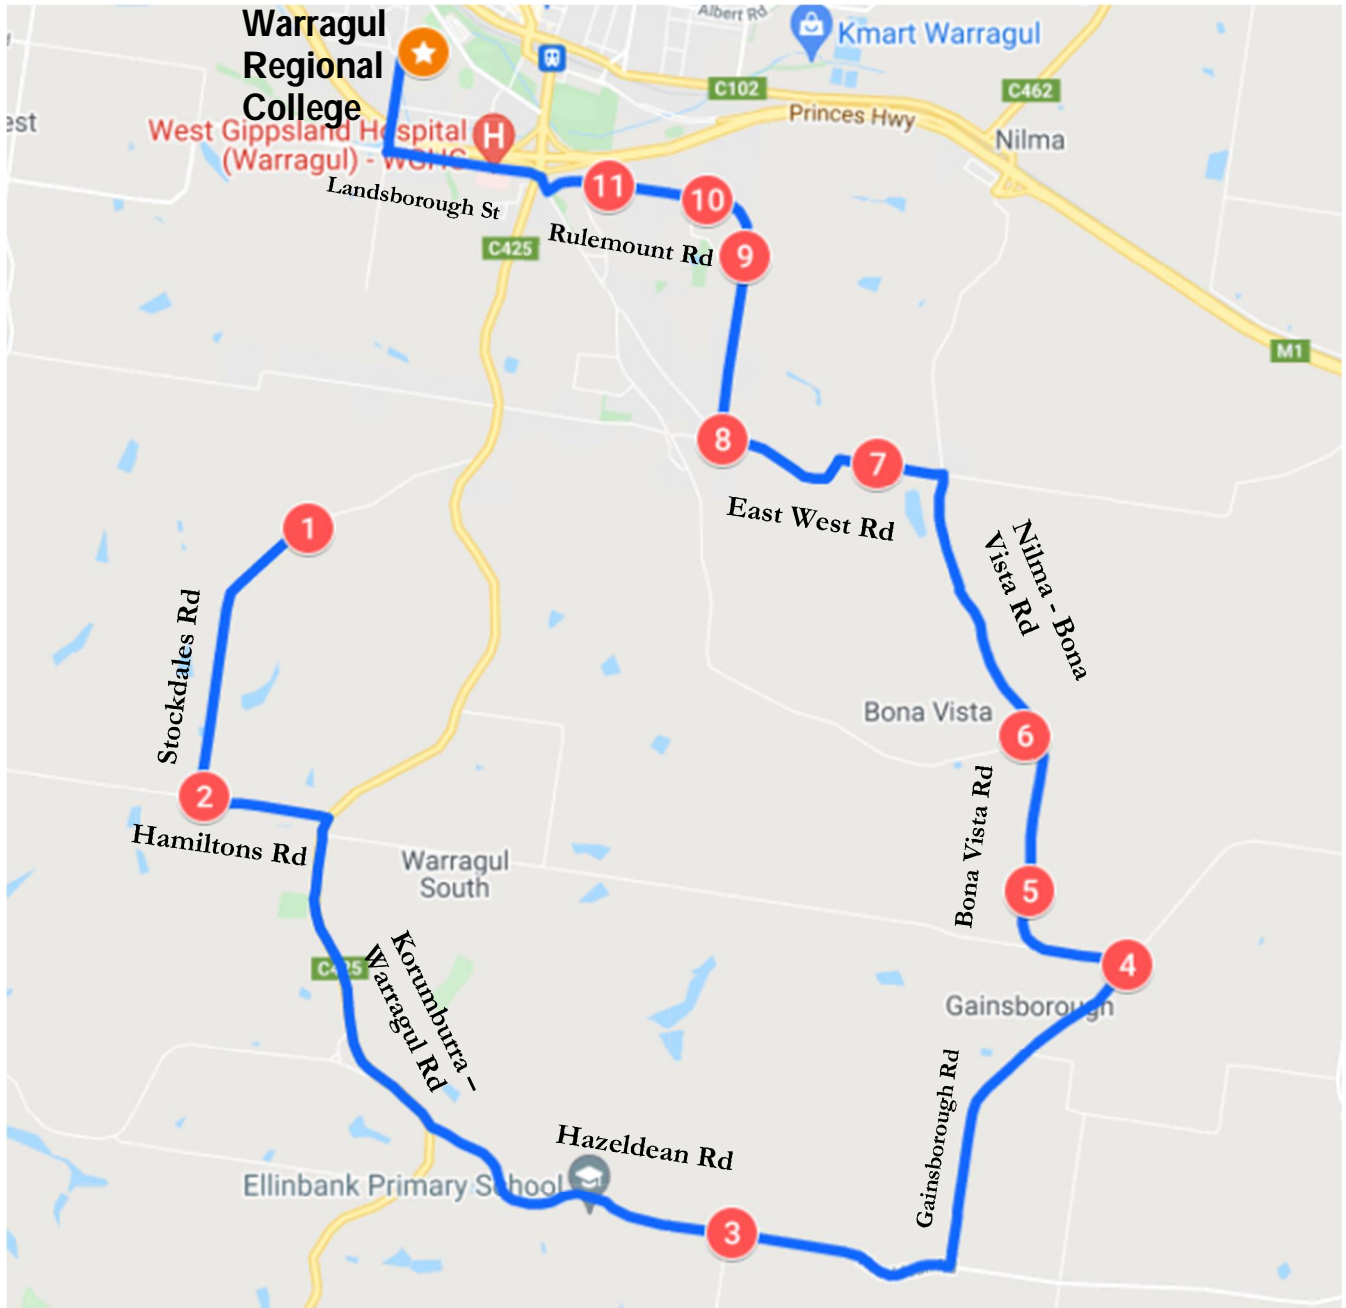

Ellinbank – Morning Route

Warragul Regional College

Stop	Description	Time
1	139 Stockdales Rd	7:52
2	Corner of Stockdales & Hamiltons Rd	7:54
3	Corner of Hazeldean & Cropleys Rd	8:00
4	Opposite 11 Gainsborough Rd	8:03
5	749 Bona Vista Rd	8:05
6	Corner of Bona Vista & Nilma-Bona Vista Rd	8:07
7	East West Rd (300m from Nilma-Bona Vista Rd)	8:10
8	Corner of East West & Armours Rd	8:12
9	175 Armours Rd	8:14
10	Corner of Fernery Blvd & Rulemount Rd	8:16
11	Corner of Perzel Ct & Rulemount Rd	8:17
	Warragul Regional College	8:20

Ellinbank – Afternoon Route

Warragul Regional College

Stop	Description	Time
	Warragul Regional College	4:00
1	139 Stockdales Rd	4:05
2	Corner of Stockdales & Hamiltons Rd	4:08
3	Corner of Hazeldean & Cropleys Rd	4:12
4	Opposite 11 Gainsborough Rd	4:14
5	749 Bona Vista Rd	4:15
6	Corner of Bona Vista & Nilma-Bona Vista Rd	4:17
7	East West Rd (300m from Nilma-Bona Vista Rd)	4:19
8	Corner of East West & Armours Rd	4:20
9	175 Armours Rd	4:22
10	Corner of Fernery Blvd & Rulemount Rd	4:23
11	Corner of Pertzelt Ct & Rulemount Rd	4:24