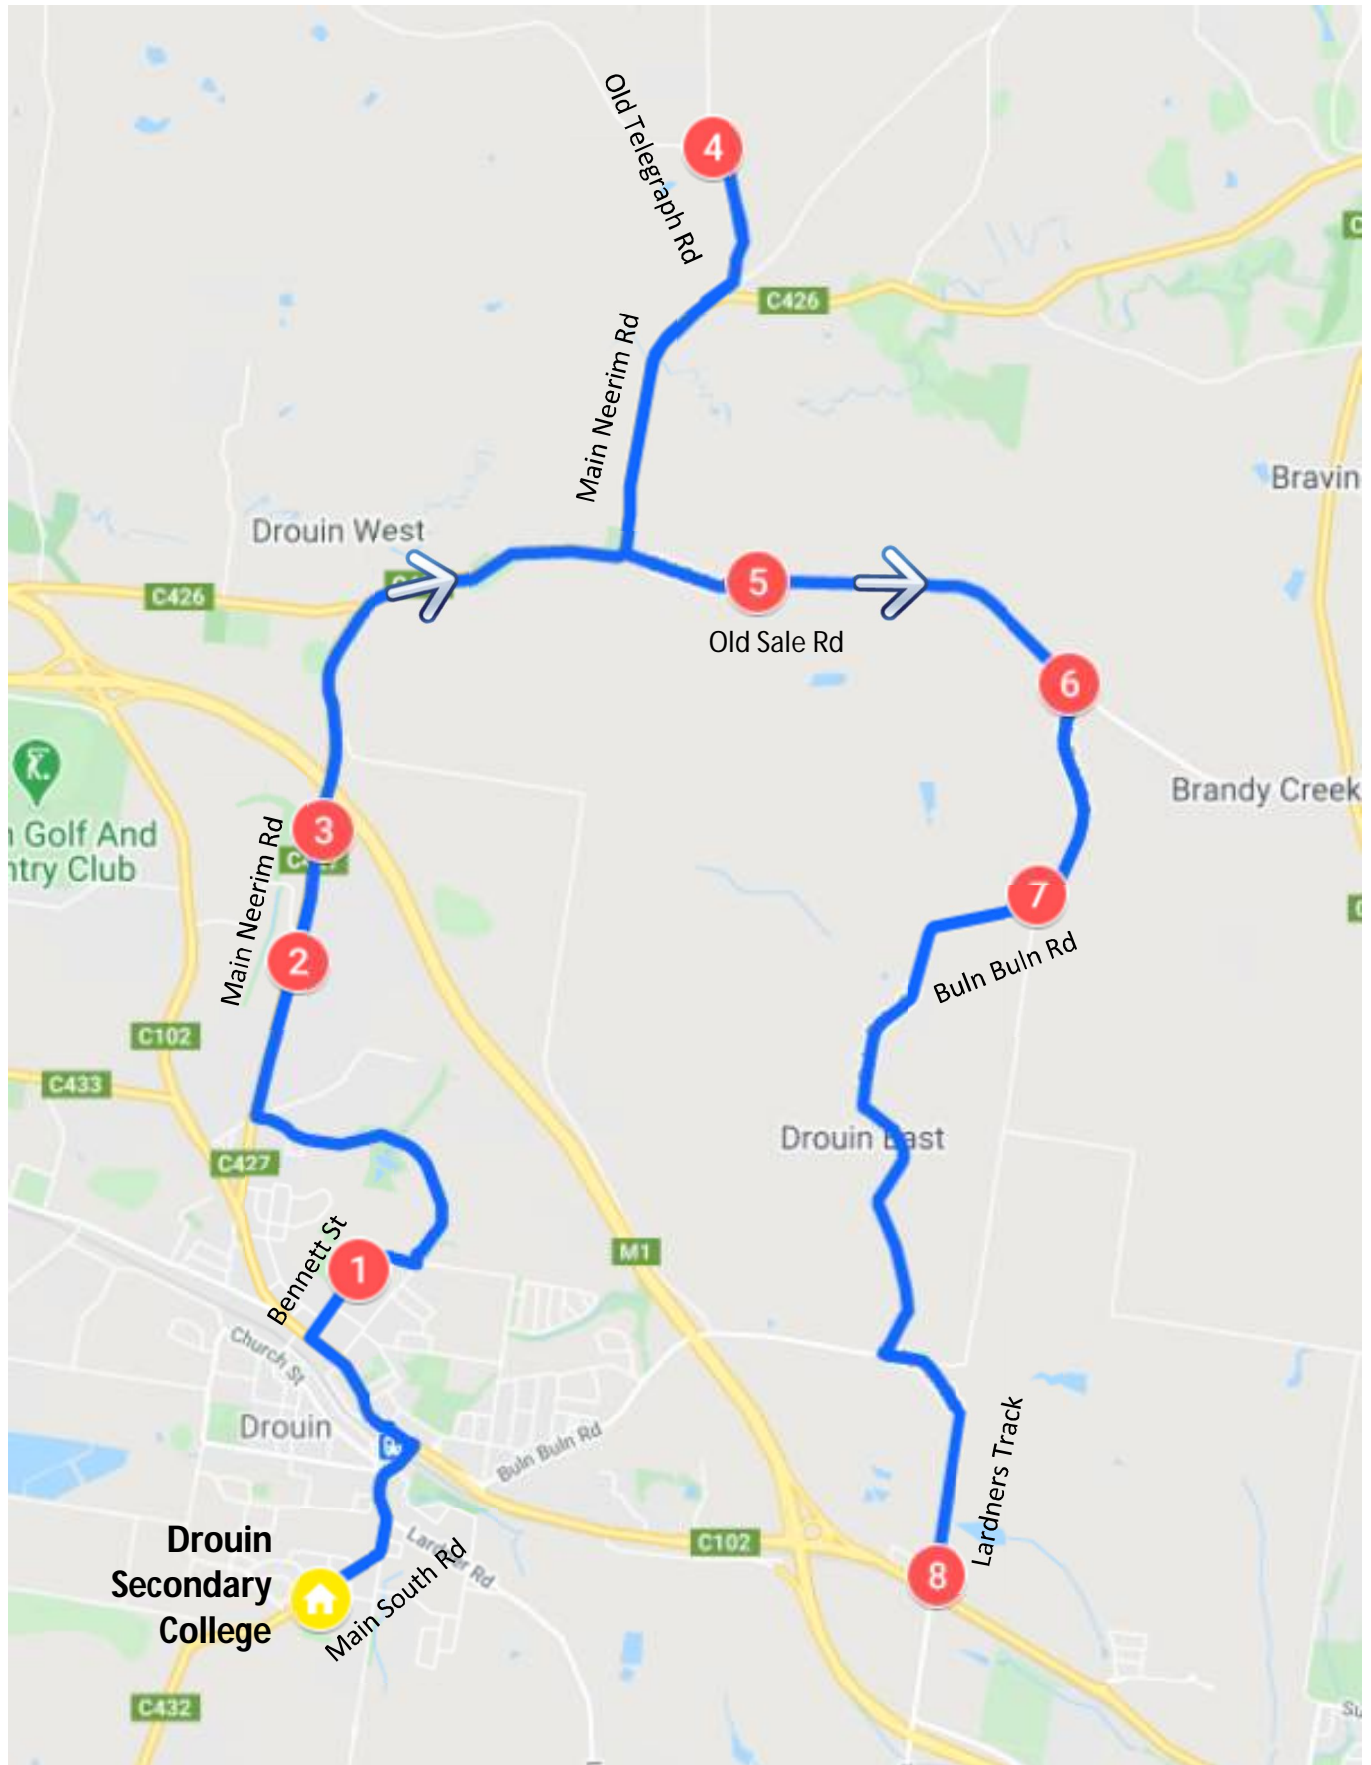

Drouin West – Morning Route

Drouin Secondary College

Drouin West – Morning Route

Drouin Secondary College

Stop	Description	Time
1	Corner of Lardners Track & Princes Way	7:50
2	Corner of Buln Buln Rd & Lardners Track	7:52
3	Corner of Buln Buln Rd & Old Sale Rd	7:55
4	490 Old Sale Rd	8:00
5	Corner of Old Telegraph Rd & West Jindivick Rd	8:05
6	Corner of Pepperell Dve & Main Neerim Road	8:12
7	Corner of Ablett Crt & Main Neerim Road	8:14
8	Bennett Street Interchange	8:20
9	Drouin Primary School	8:23
10	Drouin Secondary College	8:25

Drouin West – Afternoon Route

Drouin Secondary College

Drouin West – Afternoon Route

Drouin Secondary College

Stop	Description	Time
	Drouin Secondary College	3:55
1	Bennett Street Interchange	3:58
2	Corner of Ablett Crt & Main Neerim Road	4:04
3	Corner of Pepperell Dve & Main Neerim Road	4:06
4	Corner of Old Telegraph Rd & West Jindivick Rd	4:10
5	490 Old Sale Rd	4:14
6	Corner of Buln Buln & Old Sale Rd	4:16
7	355 Buln Buln Rd	4:18
8	Corner of Lardners Trk & Princes way	4:20