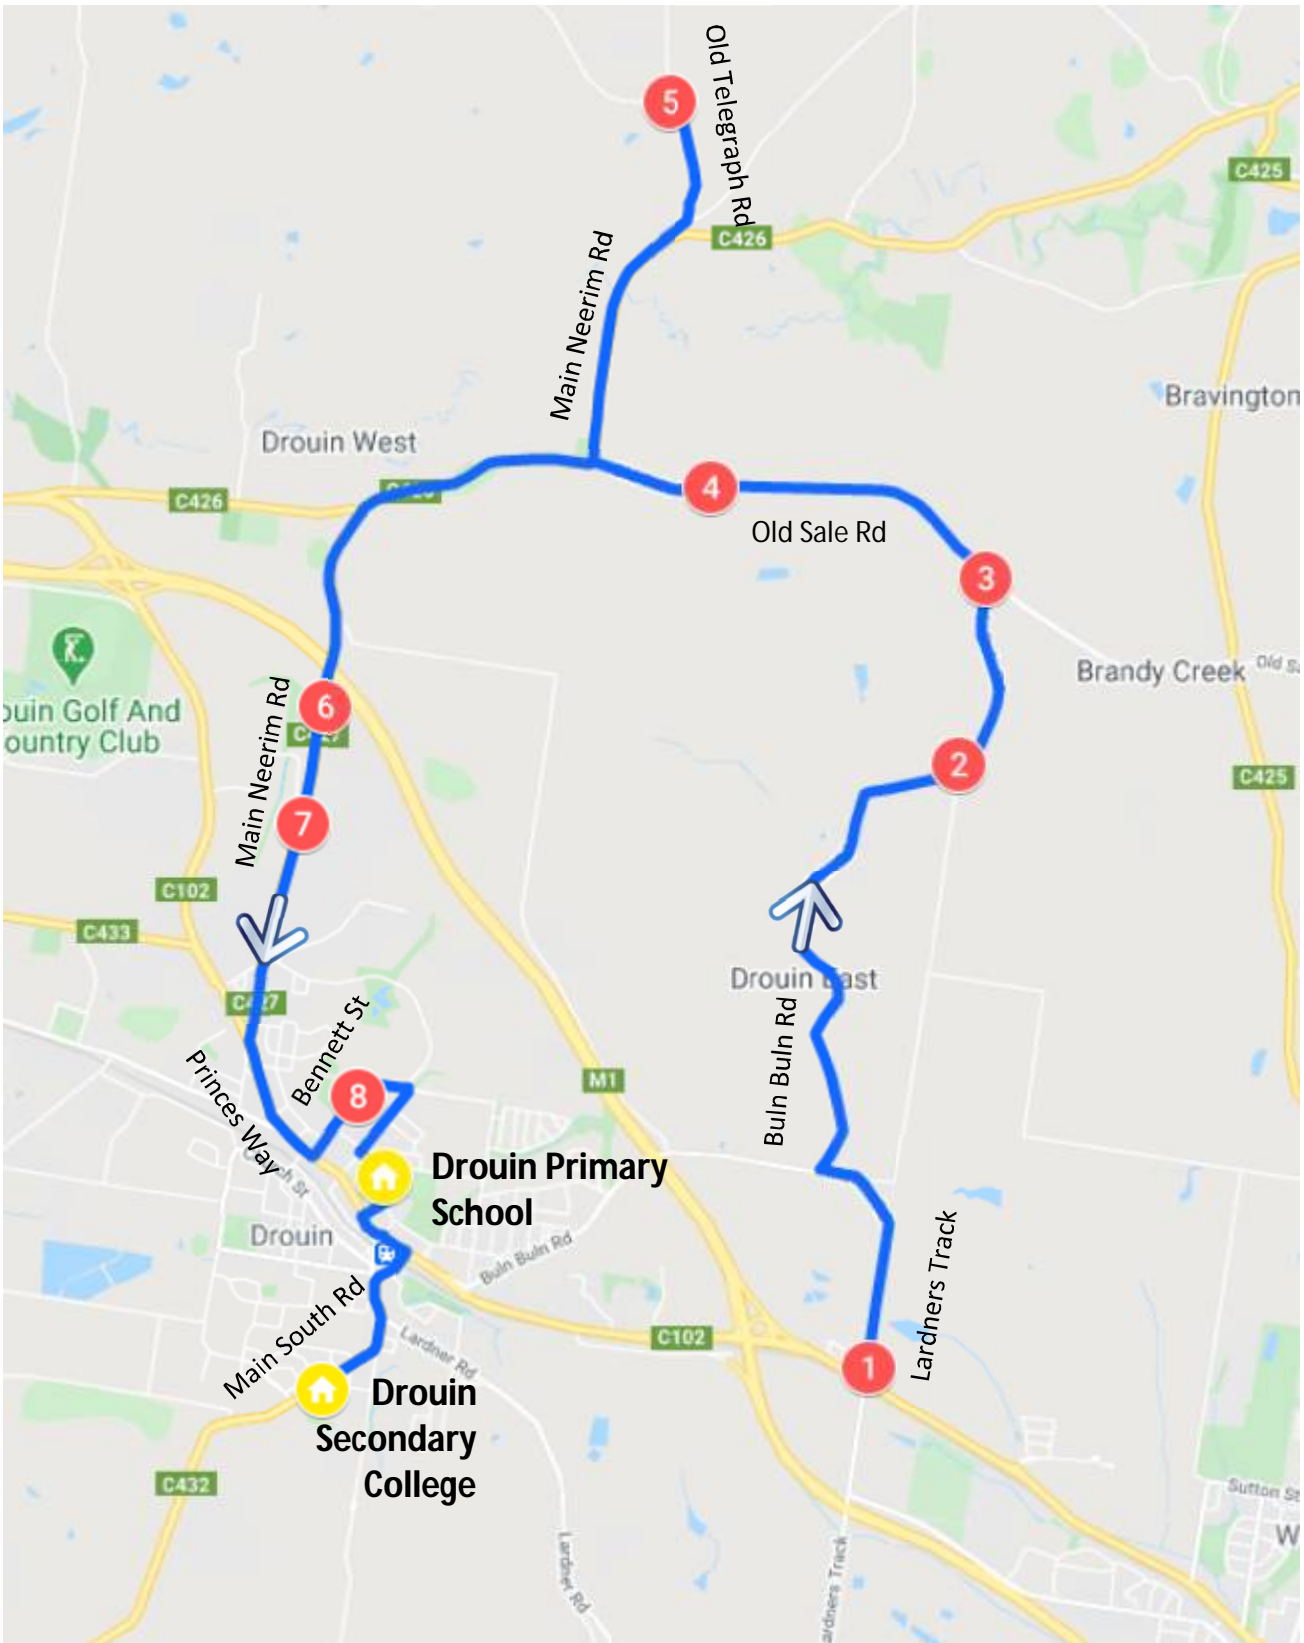

Drouin West – Morning Route

Drouin Secondary College

Drouin West – Morning Route

Drouin Secondary College

Stop	Description	Time
1	Corner of Lardners Track & Princes Way	7:50
2	Corner of Buln Buln Rd & Lardners Track	7:52
3	Corner of Buln Buln Rd & Old Sale Rd	7:55
4	490 Old Sale Rd	8:00
5	Corner of Old Telegraph Rd & West Jindivick Rd	8:05
6	Corner of Pepperell Dve & Main Neerim Road	8:12
7	Corner of Ablett Crt & Main Neerim Road	8:14
8	Bennett Street Interchange	8:20
9	Drouin Primary School	8:23
10	Drouin Secondary College	8:25

Drouin West – Afternoon Route

Drouin Secondary College

Drouin West – Afternoon Route

Drouin Secondary College

Stop	Description	Time
	Drouin Secondary College	3:55
1	Bennett Street Interchange	3:58
2	Corner of Ablett Crt & Main Neerim Road	4:04
3	Corner of Pepperell Dve & Main Neerim Road	4:06
4	Corner of Old Telegraph Rd & West Jindivick Rd	4:10
5	490 Old Sale Rd	4:14
6	Corner of Buln Buln & Old Sale Rd	4:16
7	355 Buln Buln Rd	4:18
8	Corner of Lardners Trk & Princes way	4:20