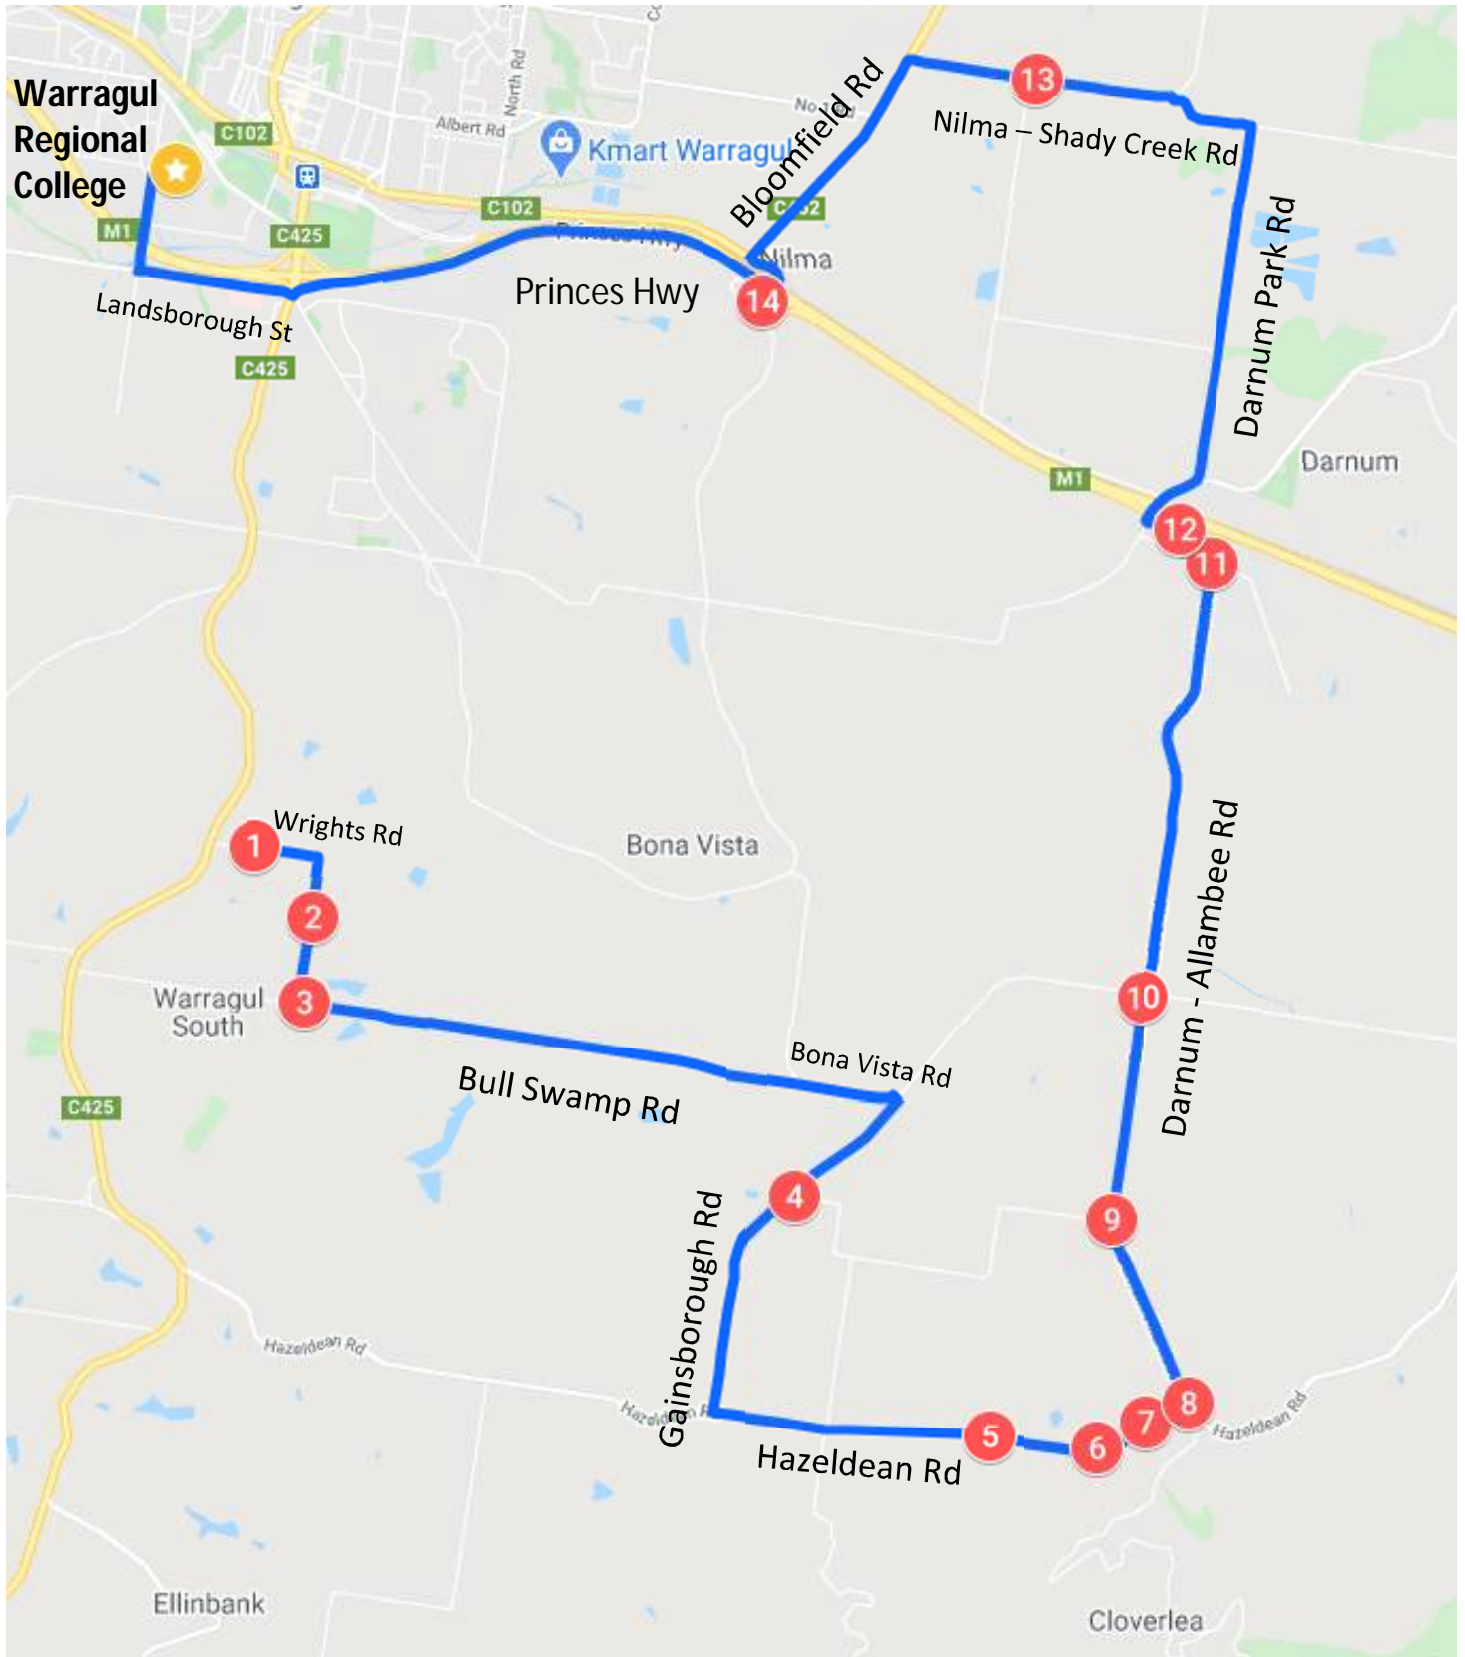

# Cloverlea – Morning Route

Warragul Regional College

# Cloverlea – Morning Route

Warragul Regional College

Stop	Description	Time
1	31 Wrights Rd	7:40
2	124 Wrights Rd	7:41
3	Corner of Bullswamp & Wrights Rd	7:42
4	Corner of Cloverlea & Gainsborough Rd	7:46
5	860 Hazeldean Rd	7:50
6	786 Hazeldean Rd	7:51
7	746 Hazeldean Rd	7:53
8	Corner of Hazeldean & Allambee Rd	7:54
9	Cloverlea Primary School - Allambee Rd	7:55
10	Corner of Darnum-Allambee Rd & Bona Vista Rd	7:56
11	Darnum Park Bus Shelter - Gaul Ave	8:00
12	Darnum Hall - Croypley St	8:01
13	Corner of Nilma Shady Creek & Rhodes Rd	8:06
14	Corner of Nilma-Bona Vista Rd & Princes Hwy	8:13
	Warragul Regional College	8:20

# Cloverlea – Afternoon Route

Warragul Regional College

# Cloverlea – Afternoon Route

Warragul Regional College

Stop	Description	Time
	Warragul Regional College	4:00
1	31 Wrights Rd	4:09
2	124 Wrights Rd	4:11
3	Corner of Bullswamp & Wrights Rd	4:12
4	Corner of Cloverlea & Gainsborough Rd	4:17
5	860 Hazeldean Rd	4:20
6	786 Hazeldean Rd	4:22
7	746 Hazeldean Rd	4:24
8	Corner of Hazeldean & Allambee Rd	4:25
9	Cloverlea Primary School - Allambee Rd	4:26
10	Corner of Darnum-Allambee Rd & Bona Vista Rd	
11	Darnum Park Bus Shelter - Gaul Ave	4:30
12	Darnum Hall - Copley St	4:31
13	Corner of Nilma Shady Creek & Rhodes Rd	4:35
14	Corner of Nilma-Bona Vista Rd & Princes Hwy	4:40