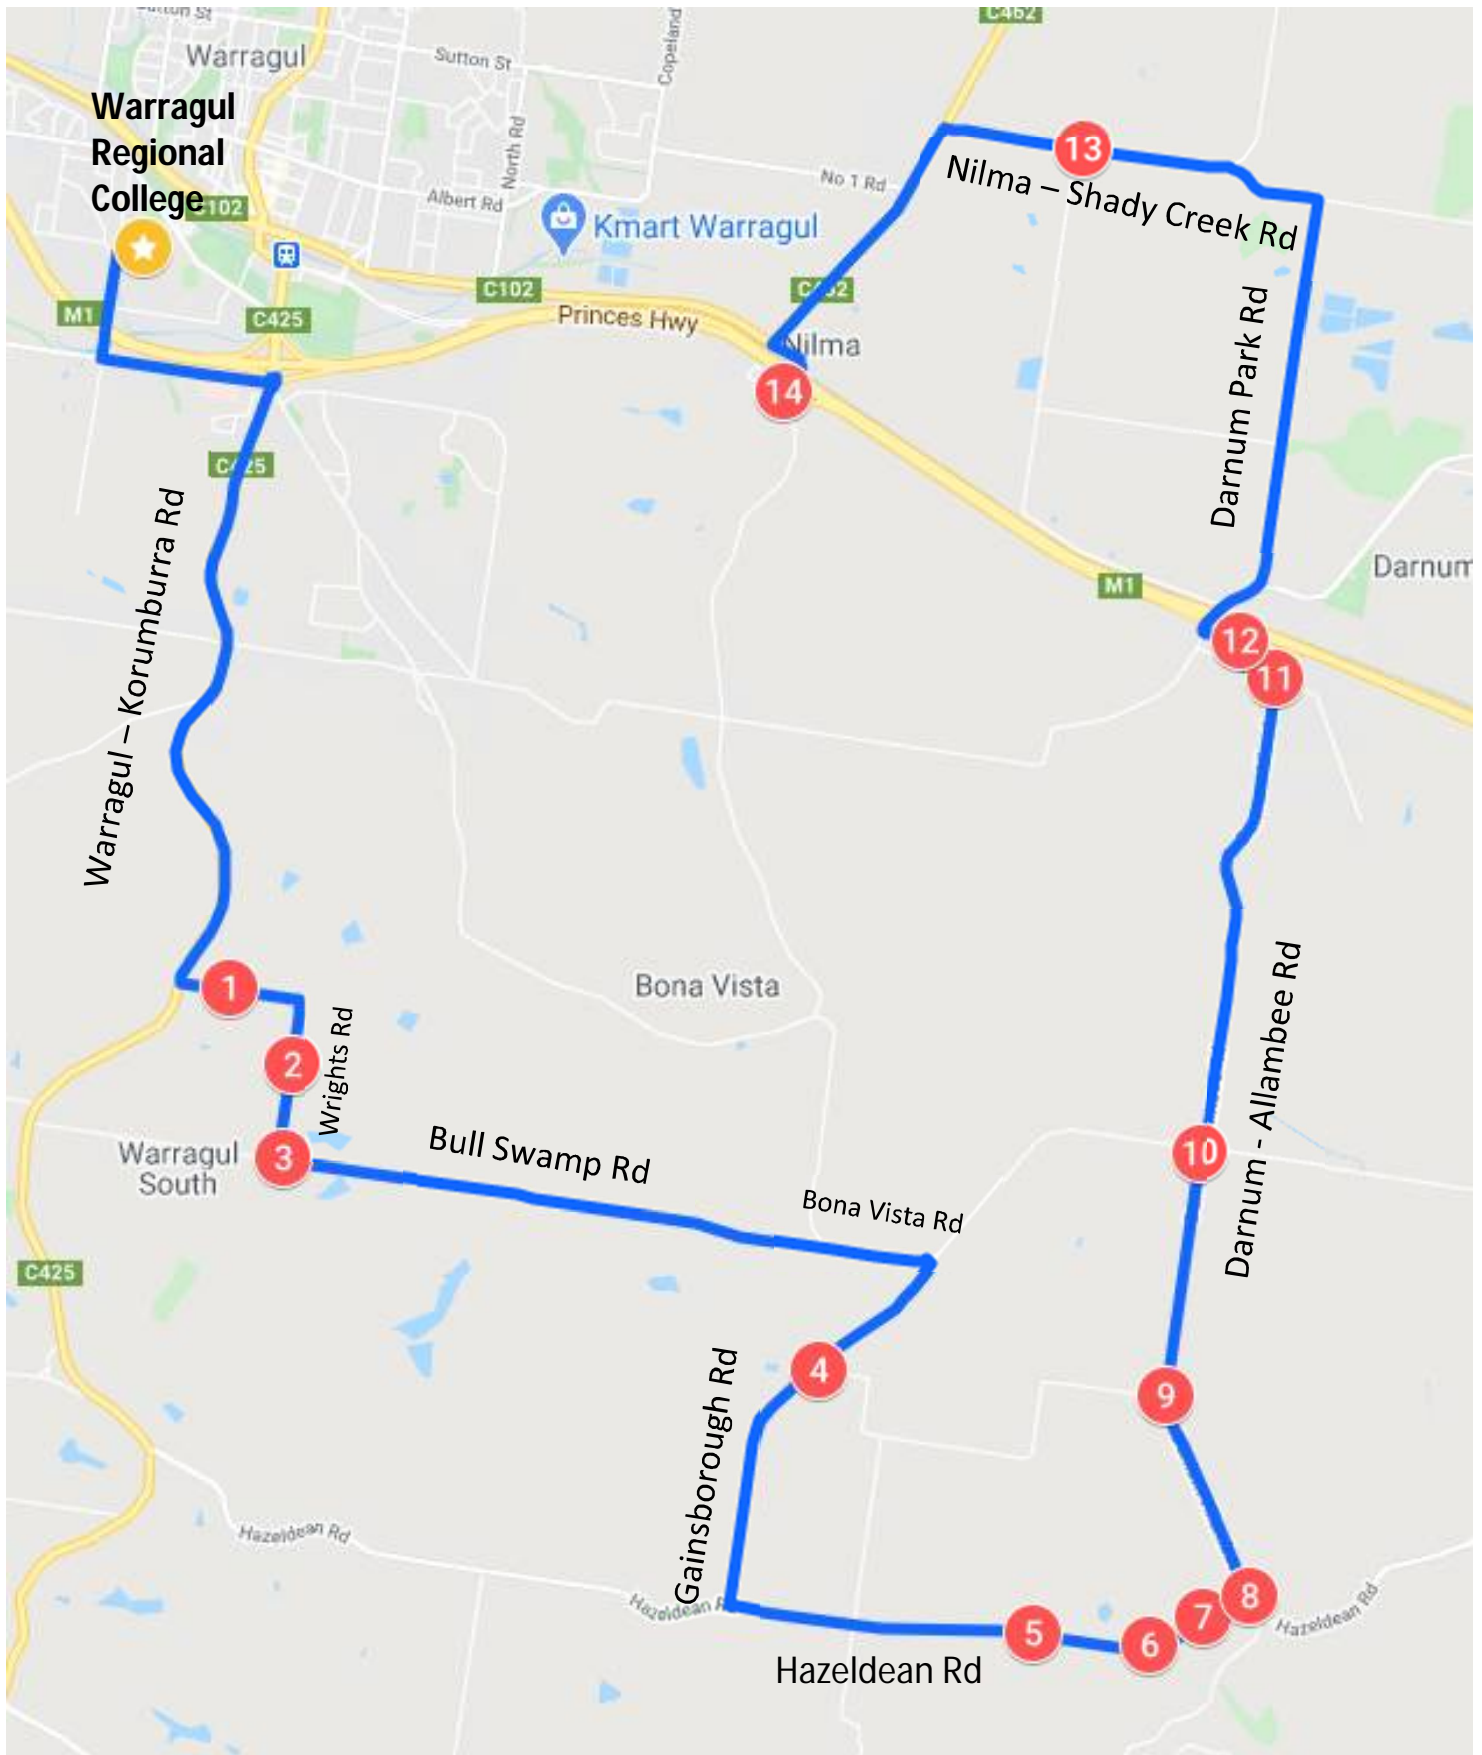

# Cloverlea – Morning Route

Warragul Regional College

# Cloverlea – Morning Route

Warragul Regional College

Stop	Description	Time
1	31 Wrights Rd	7:40
2	124 Wrights Rd	7:41
3	Corner of Bullswamp & Wrights Rd	7:42
4	Corner of Cloverlea & Gainsborough Rd	7:46
5	860 Hazeldean Rd	7:50
6	786 Hazeldean Rd	7:51
7	746 Hazeldean Rd	7:53
8	Corner of Hazeldean & Allambee Rd	7:54
9	Cloverlea Primary School - Allambee Rd	7:55
10	Corner of Darnum-Allambee Rd & Bona Vista Rd	7:56
11	Darnum Park Bus Shelter - Gaul Ave	8:00
12	Darnum Hall - Croypley St	8:01
13	Corner of Nilma Shady Creek & Rhodes Rd	8:06
14	Corner of Nilma-Bona Vista Rd & Princes Hwy	8:13
	Warragul Regional College	8:20

# Cloverlea – Afternoon Route

Warragul Regional College

# Cloverlea – Afternoon Route

Warragul Regional College

Stop	Description	Time
	Warragul Regional College	4:00
1	31 Wrights Rd	4:09
2	124 Wrights Rd	4:11
3	Corner of Bullswamp & Wrights Rd	4:12
4	Corner of Cloverlea & Gainsborough Rd	4:17
5	860 Hazeldean Rd	4:20
6	786 Hazeldean Rd	4:22
7	746 Hazeldean Rd	4:24
8	Corner of Hazeldean & Allambee Rd	4:25
9	Cloverlea Primary School - Allambee Rd	4:26
10	Corner of Darnum-Allambee Rd & Bona Vista Rd	
11	Darnum Park Bus Shelter - Gaul Ave	4:30
12	Darnum Hall - Copley St	4:31
13	Corner of Nilma Shady Creek & Rhodes Rd	4:35
14	Corner of Nilma-Bona Vista Rd & Princes Hwy	4:40