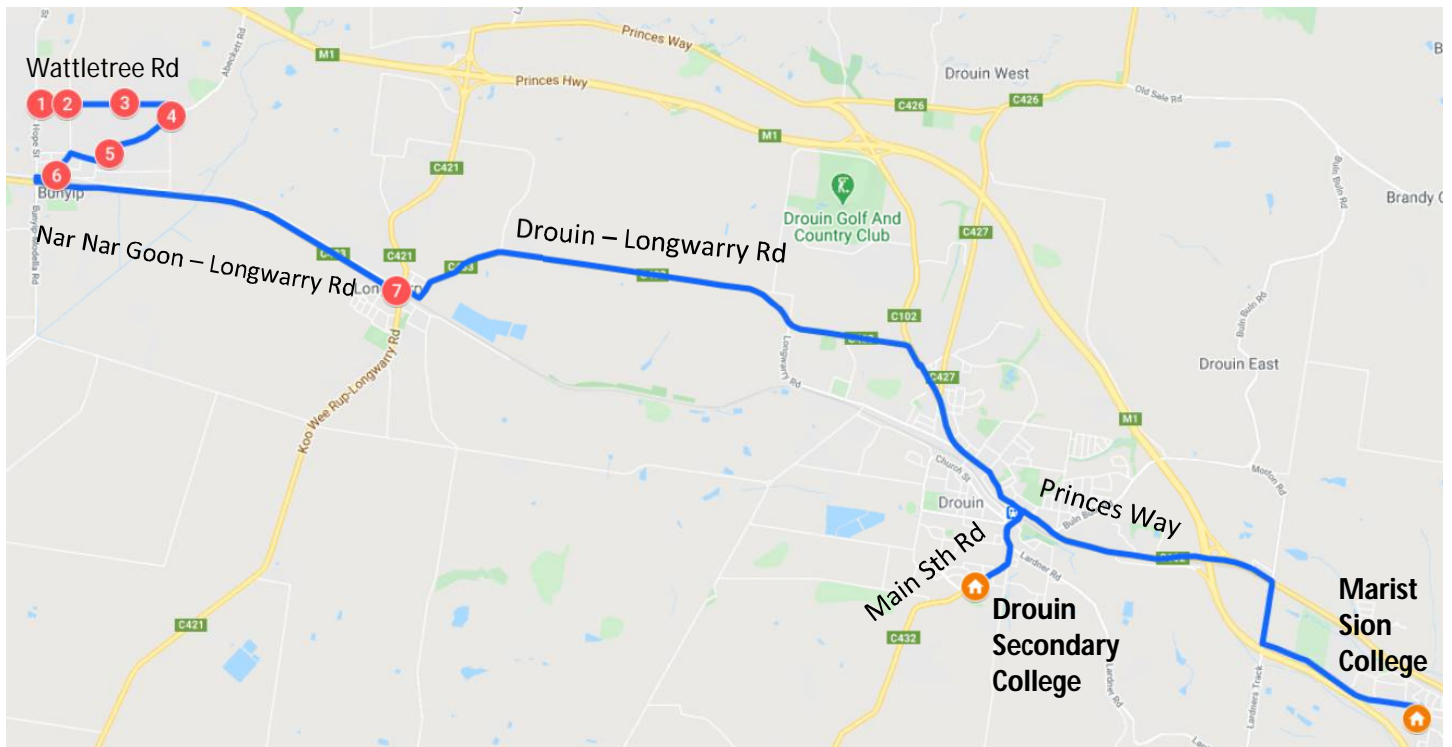

Bunyip – Morning Route

Drouin Secondary College

Stop	Description	Time
1	Corner of Wattle Tree Rd & Hope St	7:55
2	Corner of Wattle Tree Rd & Nash Rd	7:56
3	Corner of Wattle Tree Rd & Greenhill Rd	7:57
4	Corner of Doran Rd & Abeckett Rd	7:59
6	28 Abeckett Rd	8:01
7	IGA – Main St, Bunyip	8:04
8	Longwarry Train Station	8:08
	Drouin Secondary College	8:25
	Marist Sion College	8:40

Bunyip – Afternoon Route

Drouin Secondary College

Stop	Description	Time
	Marist Sion College	3:30
	Drouin Secondary College	3:40
1	Longwarry Train Station	3:50
2	Corner of Wattle Tree Rd & Hope St	3:58
3	Corner of Wattle Tree Rd & Nash Rd	3:59
4	Corner of Wattle Tree Rd & Greenhill Rd	4:00
6	Corner of Doran Rd & Abeckett Rd	4:02
7	28 Abeckett Rd	4:04
8	IGA – Main St, Bunyip	4:06