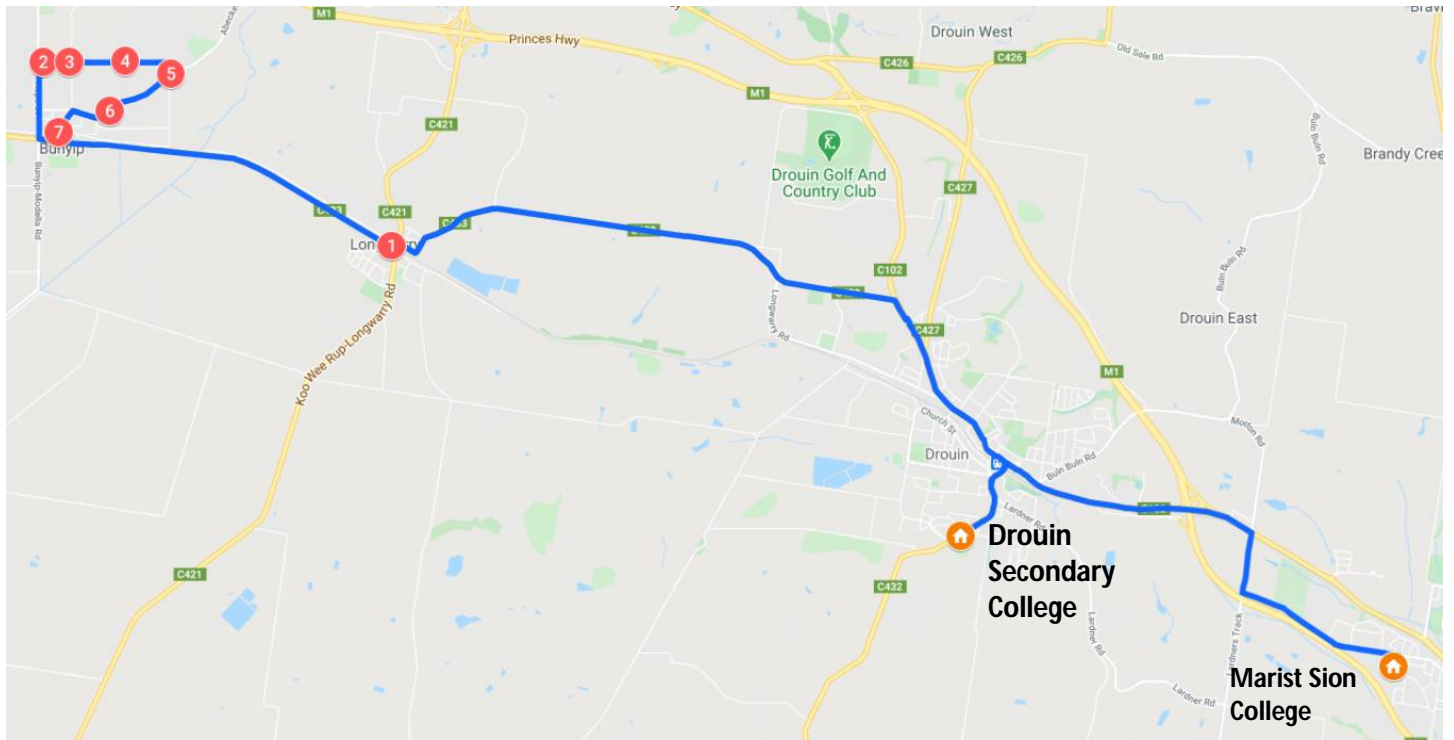

Bunyip – Morning Route

Drouin Secondary College

Stop	Description	Time
1	Corner of Wattle Tree Rd & Hope St	7:55
2	Corner of Wattle Tree Rd & Nash Rd	7:56
3	Corner of Wattle Tree Rd & Greenhill Rd	7:57
4	Corner of Doran Rd & Abeckett Rd	7:59
6	28 Abeckett Rd	8:01
7	IGA – Main St, Bunyip	8:04
8	Longwarry Train Station	8:08
	Drouin Secondary College	8:25
	Marist Sion College	8:40

Bunyip – Afternoon Route

Drouin Secondary College

Stop	Description	Time
	Marist Sion College	3:30
	Drouin Secondary College	3:40
1	Longwarry Train Station	3:50
2	Corner of Wattle Tree Rd & Hope St	3:58
3	Corner of Wattle Tree Rd & Nash Rd	3:59
4	Corner of Wattle Tree Rd & Greenhill Rd	4:00
6	Corner of Doran Rd & Abeckett Rd	4:02
7	28 Abeckett Rd	4:04
8	IGA – Main St, Bunyip	4:06