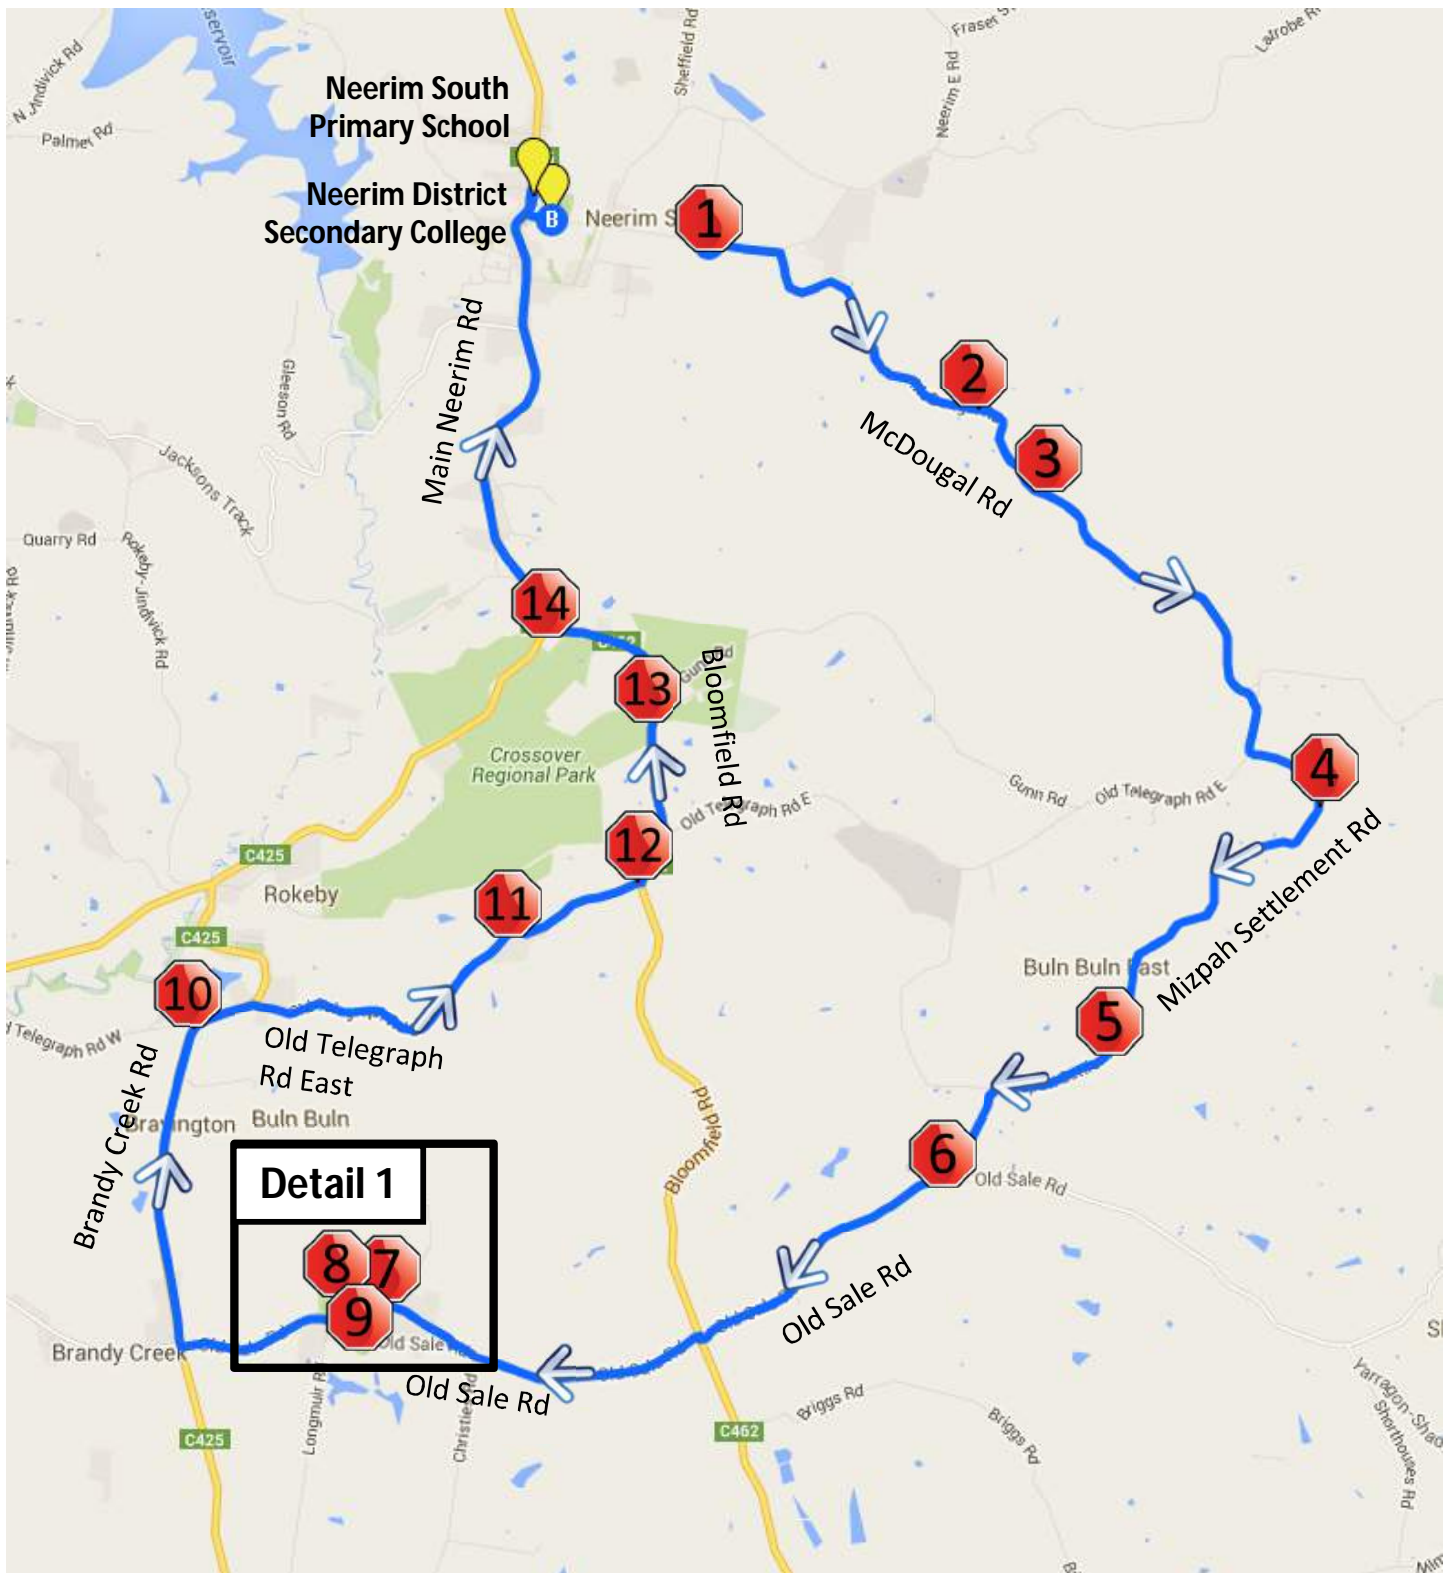

Buln Buln – Morning Route

Neerim District Secondary College

Buln Buln – Morning Route

Neerim District Secondary College

Detail 1

Stop	Description	Time
1	Corner of McDougal Rd & MacKintosh Rd	8:04
2	400 McDougal Rd	8:06
3	Corner of McDougal Rd & Whitelaw Track	8:10
4	492 Mizpah Settlement Rd	8:14
5	Corner of Mizpah Settlement Rd & Tara Ct	8:20
6	Corner of Mizpah Settlement Rd & Old Sale Rd	8:23
7	Corner or Platts Rd & Ryans Rd	8:26
8	Corner or Platts Rd & Factory St	8:27
9	Opposite Buln Buln Primary School - Old Sale Rd	8:28
10	Corner of Brandy Creek Rd & Old Telegraph Rd	8:29
11	260 Old Telegraph Rd East	8:31
12	Corner of Old Telegraph Rd East & Bloomfield Rd	8:33
13	Corner of Bloomfield Rd & Bridge Rd	8:35
14	Corner of Bloomfield Rd & Main Neerim Rd	8:41
	Neerim South Primary School	8:49
	Neerim District Secondary School	8:50

Buln Buln – Afternoon Route

Neerim District Secondary College

Buln Buln – Afternoon Route

Neerim District Secondary College

Detail 1

Stop	Description	Time
	Neerim South Primary School	3:20
	Neerim District Secondary School	3:25
1	Corner of McDougal Rd & MacKintosh Rd	3:30
2	400 McDougal Rd	3:32
3	Corner of McDougal Rd & Whitelaw Track	3:36
4	492 Mizpah Settlement Rd	3:40
5	Corner of Mizpah Settlement Rd & Tara Ct	3:46
6	Corner of Mizpah Settlement Rd & Old Sale Rd	3:49
7	Corner or Platts Rd & Ryans Rd	3:52
8	Corner or Platts Rd & Factory St	3:53
9	Opposite Buln Buln Primary School - Old Sale Rd	3:54
10	Corner of Brandy Creek Rd & Old Telegraph Rd	4:00
11	260 Old Telegraph Rd East	4:04
12	Corner of Old Telegraph Rd East & Bloomfield Rd	4:06
13	Corner of Bloomfield Rd & Bridge Rd	4:08
14	Corner of Bloomfield Rd & Main Neerim Rd	4:09