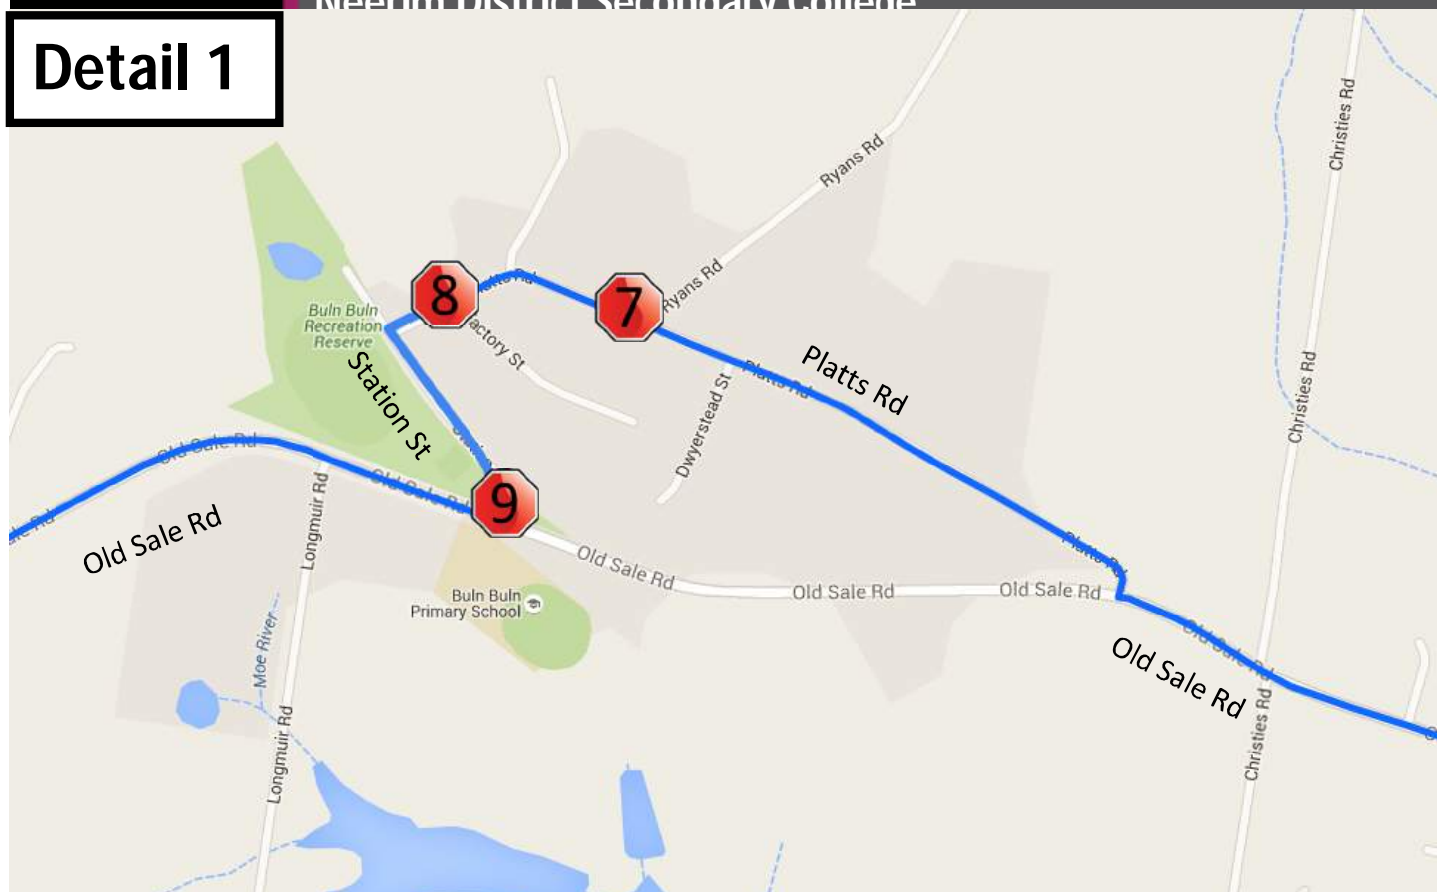

Buln Buln – Morning Route

Neerim District Secondary College

Buln Buln – Morning Route

Neerim District Secondary College

Detail 1

Stop	Description	Time
1	Corner of McDougal Rd & MacKintosh Rd	8:04
2	400 McDougal Rd	8:06
3	Corner of McDougal Rd & Whitelaw Track	8:10
4	492 Mizpah Settlement Rd	8:14
5	Corner of Mizpah Settlement Rd & Tara Ct	8:20
6	Corner of Mizpah Settlement Rd & Old Sale Rd	8:23
7	Corner or Platts Rd & Ryans Rd	8:26
8	Corner or Platts Rd & Factory St	8:27
9	Opposite Buln Buln Primary School - Old Sale Rd	8:28
10	Corner of Brandy Creek Rd & Old Telegraph Rd	8:29
11	260 Old Telegraph Rd East	8:31
12	Corner of Old Telegraph Rd East & Bloomfield Rd	8:33
13	Corner of Bloomfield Rd & Bridge Rd	8:35
14	Corner of Bloomfield Rd & Main Neerim Rd	8:41
	Neerim South Primary School	8:49
	Neerim District Secondary School	8:50

Buln Buln – Afternoon Route

Neerim District Secondary College

Buln Buln – Afternoon Route

Neerim District Secondary College

Detail 1

Stop	Description	Time
	Neerim South Primary School	3:20
	Neerim District Secondary School	3:25
1	Corner of McDougal Rd & MacKintosh Rd	3:30
2	400 McDougal Rd	3:32
3	Corner of McDougal Rd & Whitelaw Track	3:36
4	492 Mizpah Settlement Rd	3:40
5	Corner of Mizpah Settlement Rd & Tara Ct	3:46
6	Corner of Mizpah Settlement Rd & Old Sale Rd	3:49
7	Corner or Platts Rd & Ryans Rd	3:52
8	Corner or Platts Rd & Factory St	3:53
9	Opposite Buln Buln Primary School - Old Sale Rd	3:54
10	Corner of Brandy Creek Rd & Old Telegraph Rd	4:00
11	260 Old Telegraph Rd East	4:04
12	Corner of Old Telegraph Rd East & Bloomfield Rd	4:06
13	Corner of Bloomfield Rd & Bridge Rd	4:08
14	Corner of Bloomfield Rd & Main Neerim Rd	4:09