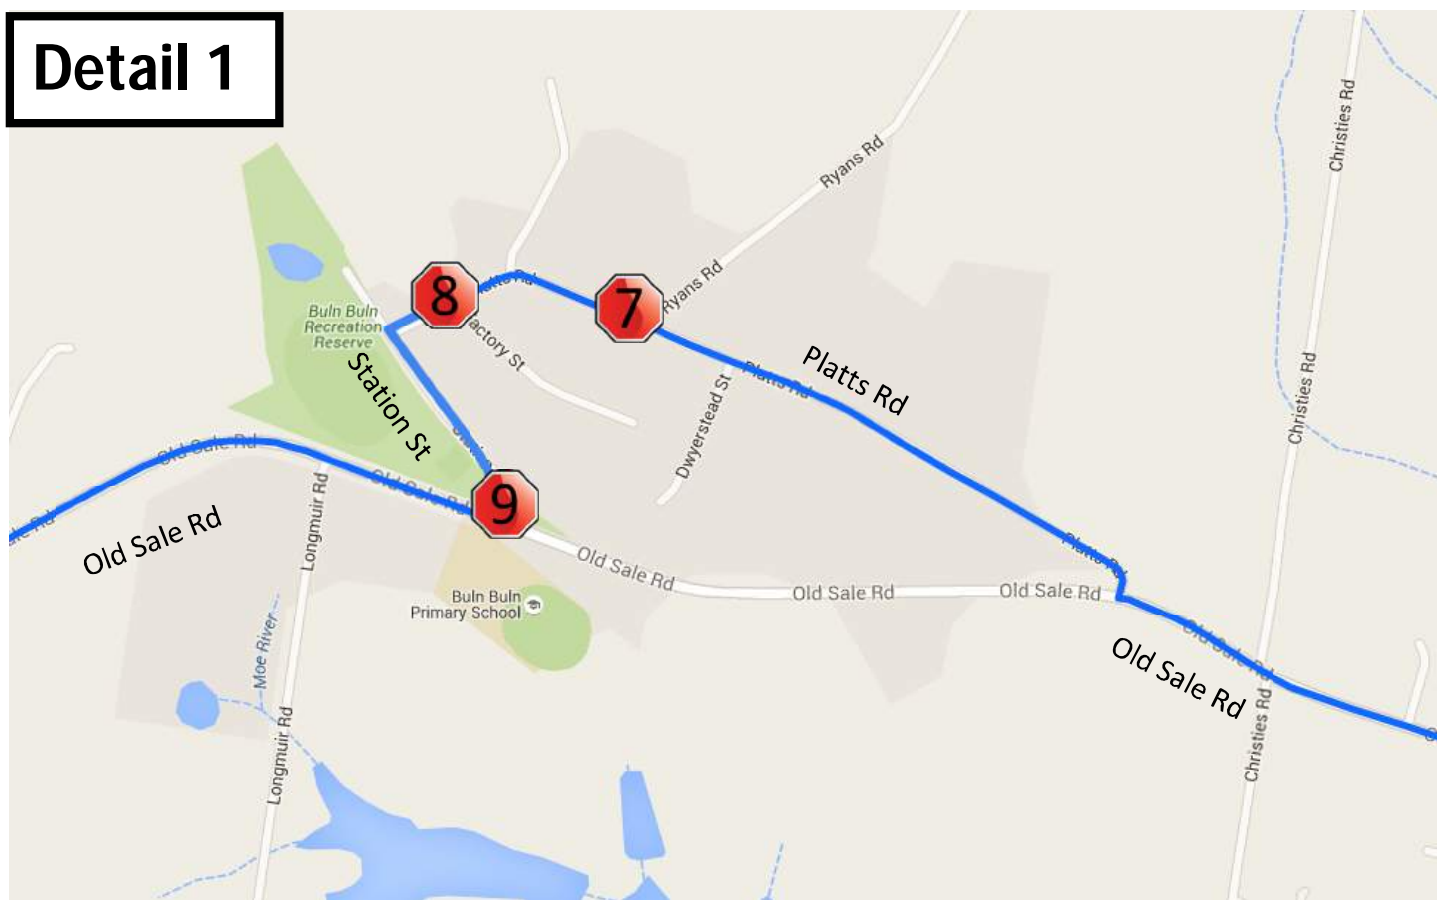

Buln Buln – Morning Route

Neerim District Secondary College

Buln Buln – Morning Route

Neerim District Secondary College

Detail 1

Stop	Description	Time
1	Corner of McDougal Rd & MacKintosh Rd	8:04
2	400 McDougal Rd	8:06
3	Corner of McDougal Rd & Whitelaw Track	8:10
4	492 Mizpah Settlement Rd	8:14
5	Corner of Mizpah Settlement Rd & Tara Ct	8:20
6	Corner of Mizpah Settlement Rd & Old Sale Rd	8:23
7	Corner or Platts Rd & Ryans Rd	8:26
8	Corner or Platts Rd & Factory St	8:27
9	Opposite Buln Buln Primary School - Old Sale Rd	8:28
10	Corner of Brandy Creek Rd & Old Telegraph Rd	8:29
11	260 Old Telegraph Rd East	8:31
12	Corner of Old Telegraph Rd East & Bloomfield Rd	8:33
13	Corner of Bloomfield Rd & Bridge Rd	8:35
14	Corner of Bloomfield Rd & Main Neerim Rd	8:41
	Neerim South Primary School	8:49
	Neerim District Secondary School	8:50

Buln Buln – Afternoon Route

Neerim District Secondary College

Buln Buln – Afternoon Route

Neerim District Secondary College

Detail 1

Stop	Description	Time
	Neerim South Primary School	3:20
	Neerim District Secondary School	3:25
1	Corner of McDougal Rd & MacKintosh Rd	3:30
2	400 McDougal Rd	3:32
3	Corner of McDougal Rd & Whitelaw Track	3:36
4	492 Mizpah Settlement Rd	3:40
5	Corner of Mizpah Settlement Rd & Tara Ct	3:46
6	Corner of Mizpah Settlement Rd & Old Sale Rd	3:49
7	Corner or Platts Rd & Ryans Rd	3:52
8	Corner or Platts Rd & Factory St	3:53
9	Opposite Buln Buln Primary School - Old Sale Rd	3:54
10	Corner of Brandy Creek Rd & Old Telegraph Rd	4:00
11	260 Old Telegraph Rd East	4:04
12	Corner of Old Telegraph Rd East & Bloomfield Rd	4:06
13	Corner of Bloomfield Rd & Bridge Rd	4:08
14	Corner of Bloomfield Rd & Main Neerim Rd	4:09