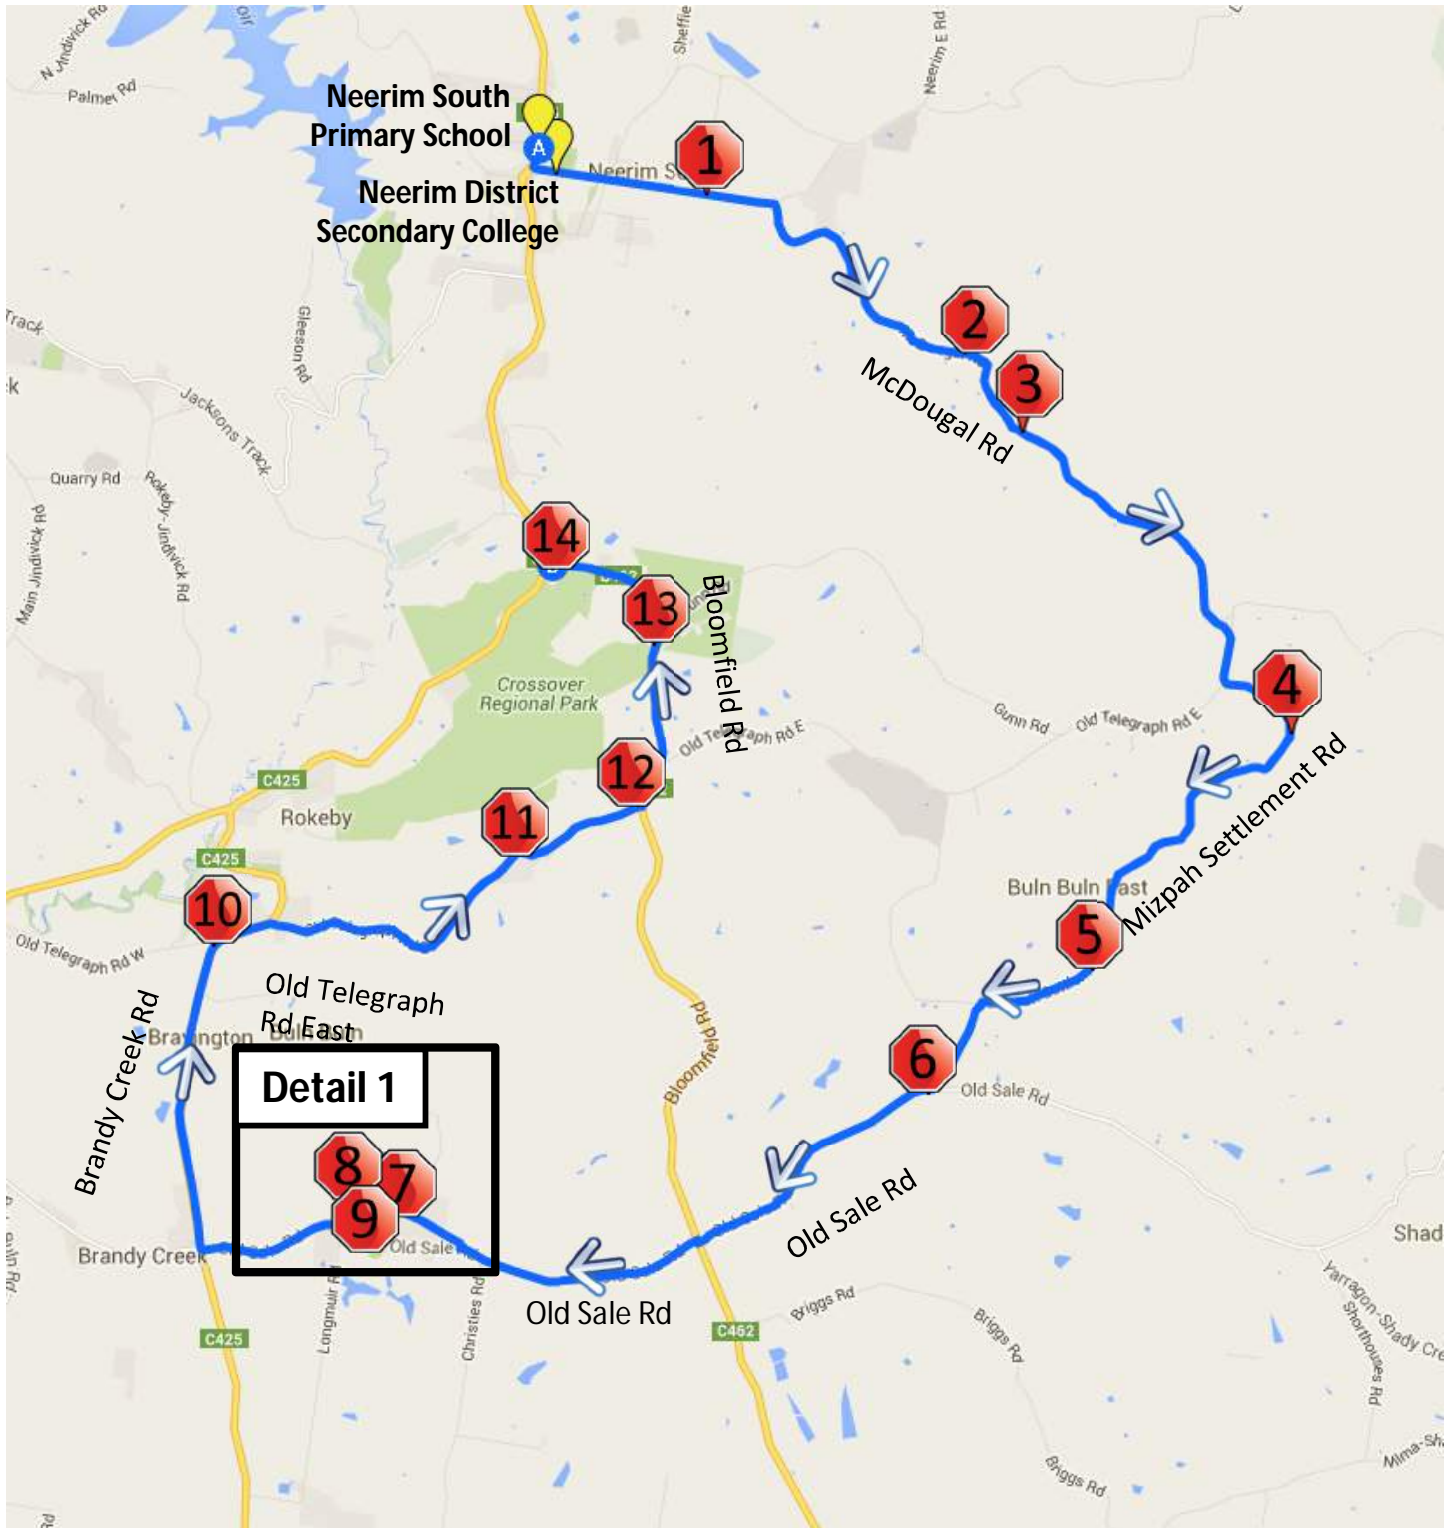

Buln Buln – Morning Route

Neerim District Secondary College

Buln Buln – Morning Route

Neerim District Secondary College

Detail 1

Stop	Description	Time
1	Corner of McDougal Rd & MacKintosh Rd	8:04
2	400 McDougal Rd	8:06
3	Corner of McDougal Rd & Whitelaw Track	8:10
4	492 Mizpah Settlement Rd	8:14
5	Corner of Mizpah Settlement Rd & Tara Ct	8:20
6	Corner of Mizpah Settlement Rd & Old Sale Rd	8:23
7	Corner or Platts Rd & Ryans Rd	8:26
8	Corner or Platts Rd & Factory St	8:27
9	Opposite Buln Buln Primary School - Old Sale Rd	8:28
10	Corner of Brandy Creek Rd & Old Telegraph Rd	8:29
11	260 Old Telegraph Rd East	8:31
12	Corner of Old Telegraph Rd East & Bloomfield Rd	8:33
13	Corner of Bloomfield Rd & Bridge Rd	8:35
14	Corner of Bloomfield Rd & Main Neerim Rd	8:41
	Neerim South Primary School	8:49
	Neerim District Secondary School	8:50

Buln Buln – Afternoon Route

Neerim District Secondary College

Buln Buln – Afternoon Route

Neerim District Secondary College

Detail 1

Stop	Description	Time
	Neerim South Primary School	3:20
	Neerim District Secondary School	3:25
1	Corner of McDougal Rd & MacKintosh Rd	3:30
2	400 McDougal Rd	3:32
3	Corner of McDougal Rd & Whitelaw Track	3:36
4	492 Mizpah Settlement Rd	3:40
5	Corner of Mizpah Settlement Rd & Tara Ct	3:46
6	Corner of Mizpah Settlement Rd & Old Sale Rd	3:49
7	Corner or Platts Rd & Ryans Rd	3:52
8	Corner or Platts Rd & Factory St	3:53
9	Opposite Buln Buln Primary School - Old Sale Rd	3:54
10	Corner of Brandy Creek Rd & Old Telegraph Rd	4:00
11	260 Old Telegraph Rd East	4:04
12	Corner of Old Telegraph Rd East & Bloomfield Rd	4:06
13	Corner of Bloomfield Rd & Bridge Rd	4:08
14	Corner of Bloomfield Rd & Main Neerim Rd	4:09