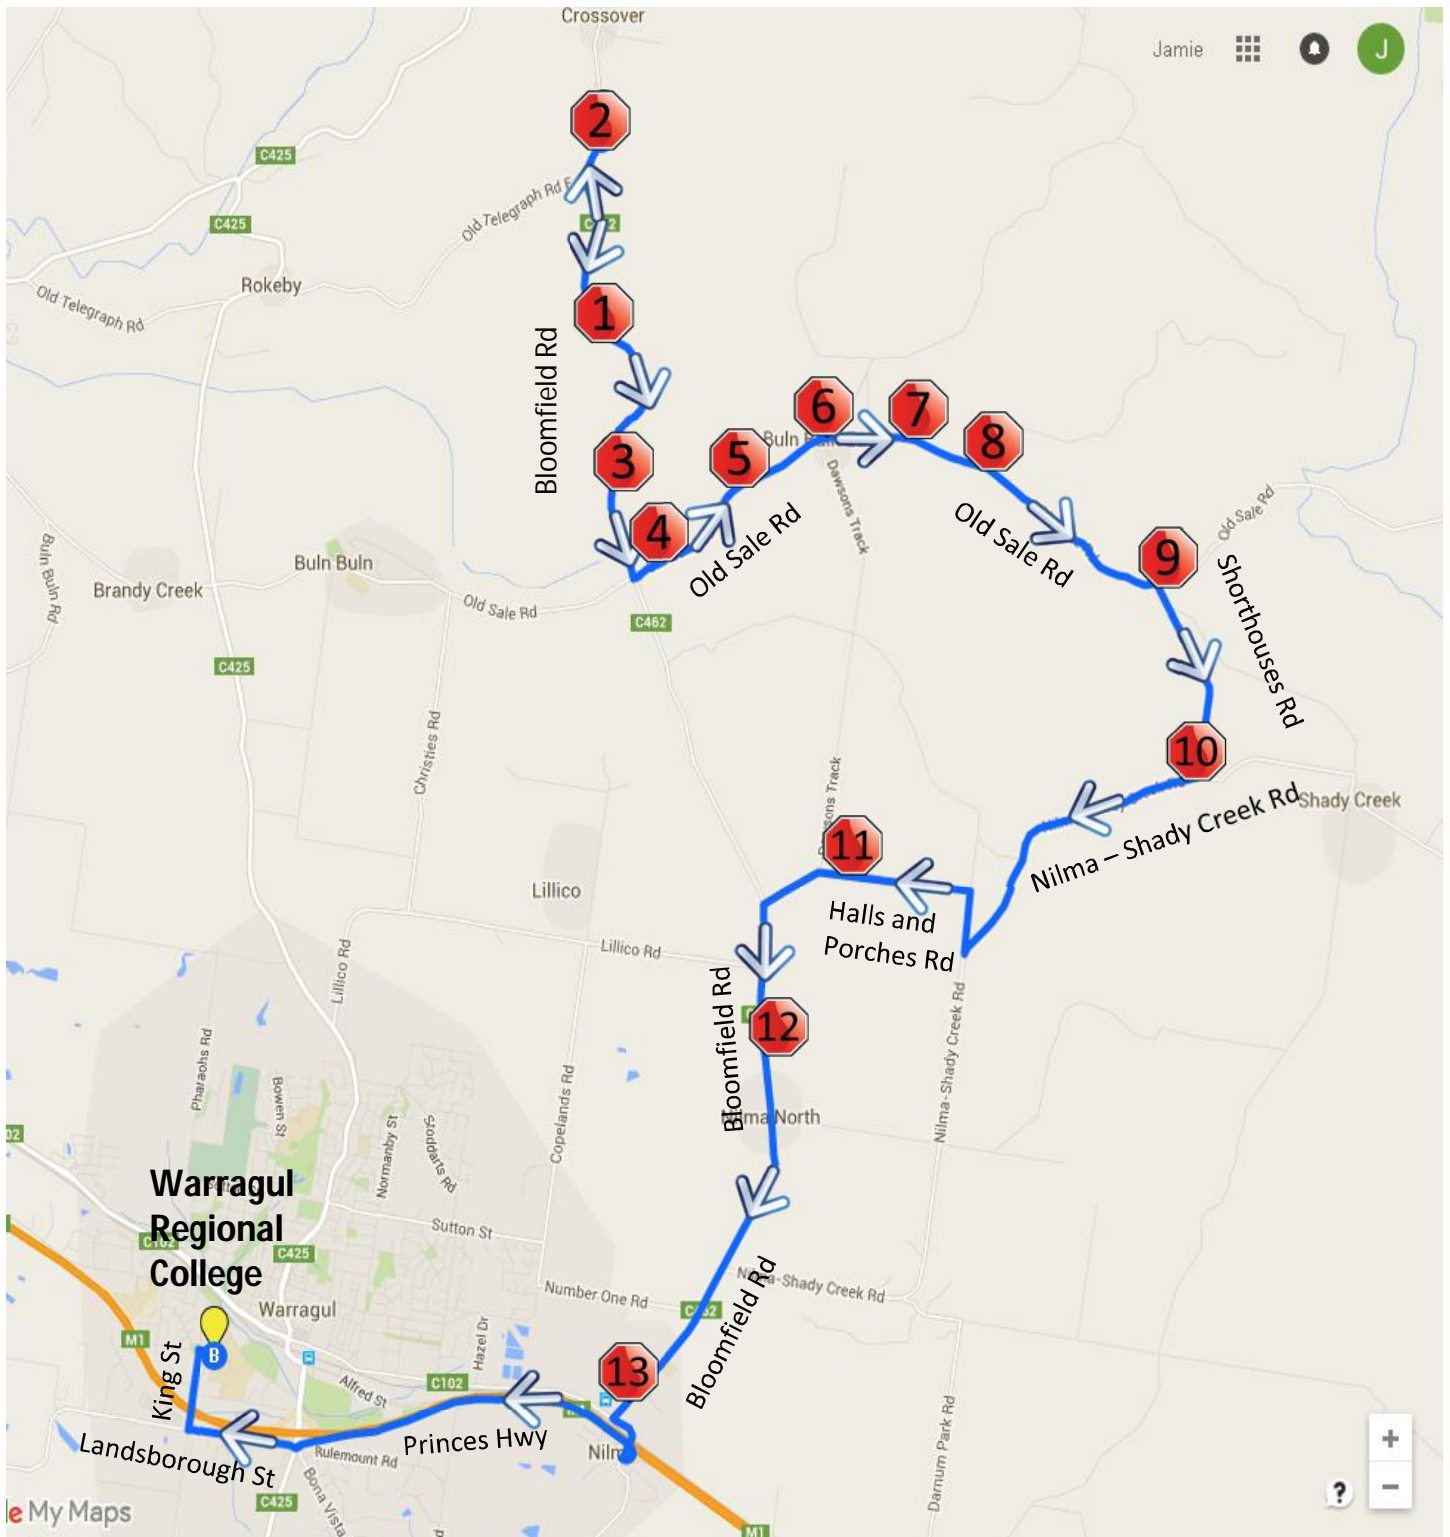

# Buln Buln East – Morning Route

Warragul Regional College

# Buln Buln East – Morning Route

Warragul Regional College

Stop	Description	Time
1	1139 Bloomfield Rd	7:42
2	Corner of Old Telegraph Rd & Bloomfield Rd	7:45
3	989 Bloomfield Rd	7:49
4	1361 Old Sale Rd (Third driveway)	7:50
5	1358 Old Sale Rd	7:51
6	Corner of Mizpah Settlement & Old Sale Rd	7:52
7	1689 Old Sale Rd	7:53
8	Corner of Old Sale & Honneckers Rd	7:54
9	Corner of Old Sale & Yarragon Shady Creek Rd	7:55
10	Corner of Shorthouses & Nilma Shady Creek Rd	7:57
11	6625 Halls and Porches Rd	8:04
12	389 Bloomfield Road	8:09
13	30 Bloomfield Rd	8:14
	Warragul Regional College	8:25

# Buln Buln East – Afternoon Route

Warragul Regional College

Mandat

# Buln Buln East – Afternoon Route

Warragul Regional College

Stop	Description	Time
	Warragul Regional College	4:00
1	30 Bloomfield Rd	4:04
2	389 Bloomfield Road	4:09
3	6625 Halls and Porches Rd	4:13
4	Corner of Shorthouses & Nilma Shady Creek Rd	4:17
5	Corner of Old Sale & Yarragon Shady Creek Rd	4:20
6	Corner of Old Sale & Honneckers Rd	4:23
7	1689 Old Sale Rd	4:24
8	Corner of Mizpah Settlement & Old Sale Rd	4:26
9	1358 Old Sale Rd	4:27
10	1394 Old Sale Rd	4:29
11	1139 Bloomfield Rd	4:32
12	Corner of Old Telegraph Rd & Bloomfield Rd	4:35
13	989 Bloomfield Rd	4:39