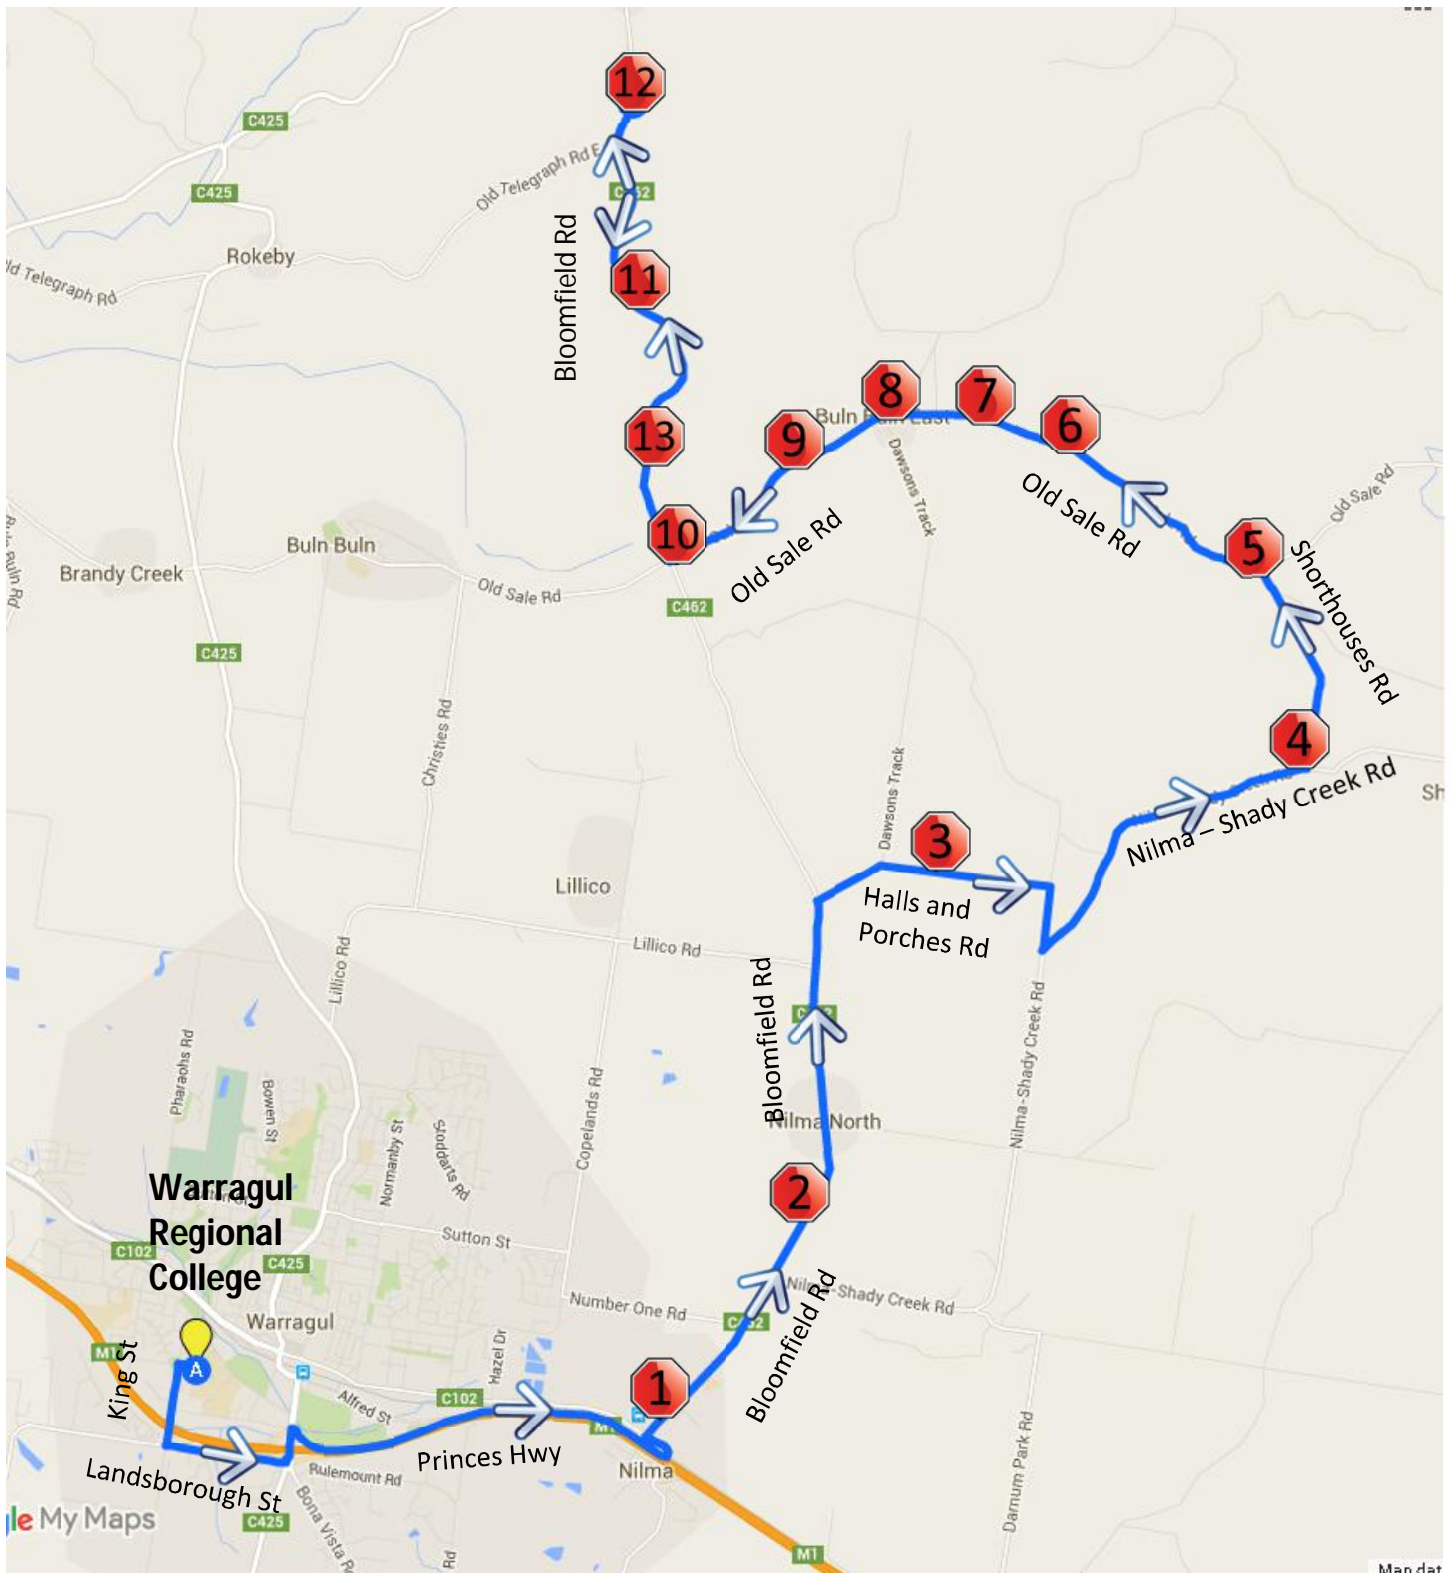

# Buln Buln East – Morning Route

Warragul Regional College

# Buln Buln East – Morning Route

Warragul Regional College

Stop	Description	Time
1	1139 Bloomfield Rd	7:42
2	Corner of Old Telegraph Rd & Bloomfield Rd	7:45
3	989 Bloomfield Rd	7:49
4	1361 Old Sale Rd (Third driveway)	7:50
5	1358 Old Sale Rd	7:51
6	Corner of Mizpah Settlement & Old Sale Rd	7:52
7	1689 Old Sale Rd	7:53
8	Corner of Old Sale & Honneckers Rd	7:54
9	Corner of Old Sale & Yarragon Shady Creek Rd	7:55
10	Corner of Shorthouses & Nilma Shady Creek Rd	7:57
11	6625 Halls and Porches Rd	8:04
12	389 Bloomfield Road	8:09
13	30 Bloomfield Rd	8:14
	Warragul Regional College	8:25

# Buln Buln East – Afternoon Route

Warragul Regional College

Mandat

# Buln Buln East – Afternoon Route

Warragul Regional College

Stop	Description	Time
	Warragul Regional College	4:00
1	30 Bloomfield Rd	4:04
2	389 Bloomfield Road	4:09
3	6625 Halls and Porches Rd	4:13
4	Corner of Shorthouses & Nilma Shady Creek Rd	4:17
5	Corner of Old Sale & Yarragon Shady Creek Rd	4:20
6	Corner of Old Sale & Honneckers Rd	4:23
7	1689 Old Sale Rd	4:24
8	Corner of Mizpah Settlement & Old Sale Rd	4:26
9	1358 Old Sale Rd	4:27
10	1394 Old Sale Rd	4:29
11	1139 Bloomfield Rd	4:32
12	Corner of Old Telegraph Rd & Bloomfield Rd	4:35
13	989 Bloomfield Rd	4:39