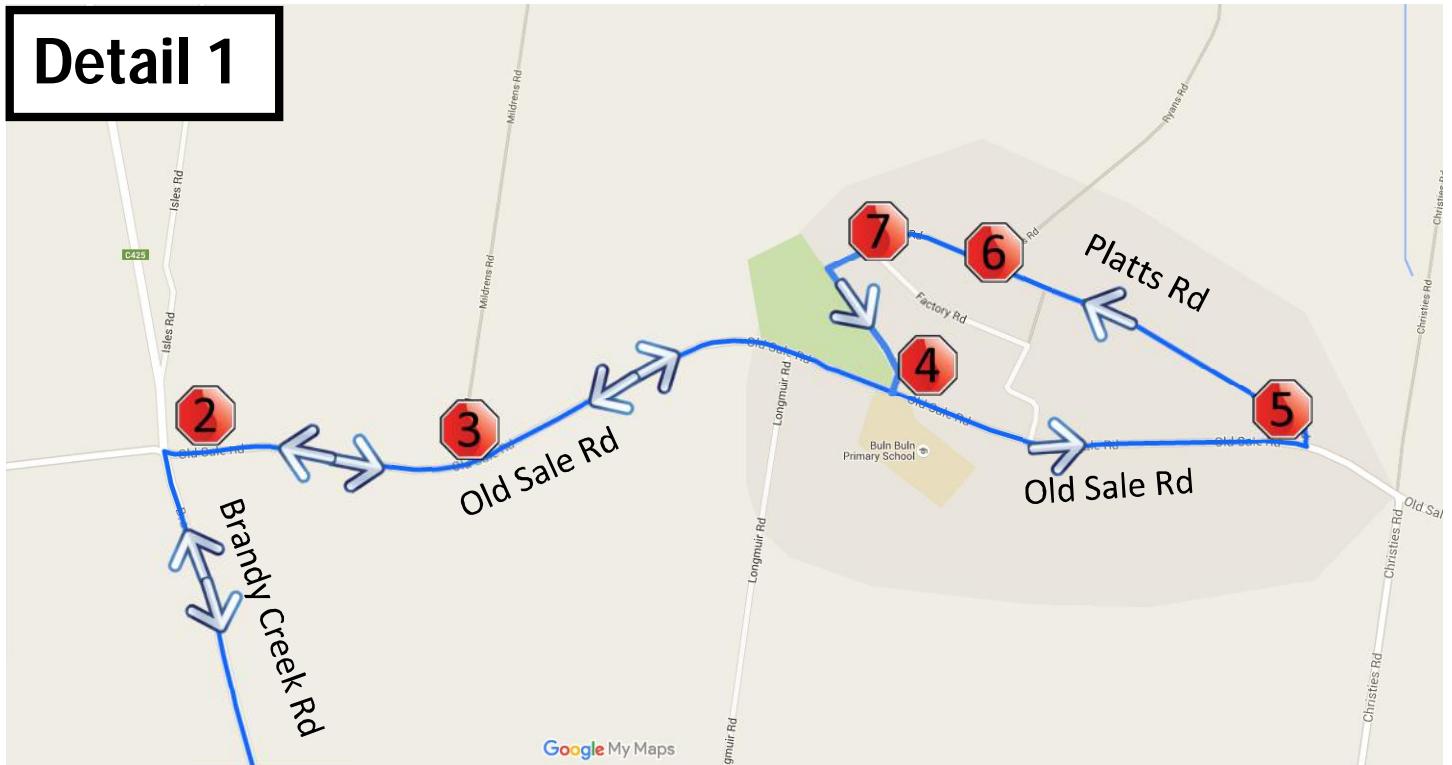

# Brandy Creek – Morning Route

Warragul Regional College

# Brandy Creek – Afternoon Route

Warragul Regional College

## Detail 1

Stop	Description	Time
	Warragul Regional College	3:55
1	Corner of Canawindi Ct & Pharaohs Rd	4:00
2	Corner of Brandy Creek & Old Sale Rd	4:10
3	Corner of Mildren's and Old Sale Rd	4:11
4	Opposite Buln Buln Primary School – Old Sale Rd	4:12
5	Corner of Platts & Old Sale Rd	4:14
6	Corner of Platts & Ryans Rd	4:15
7	Corner of Factory St & Platts Rd	4:16
8	422 Brandy Creek Rd (Cypress Hill)	4:25
9	Corner of Brandy Creek & Lillico Rd	4:30