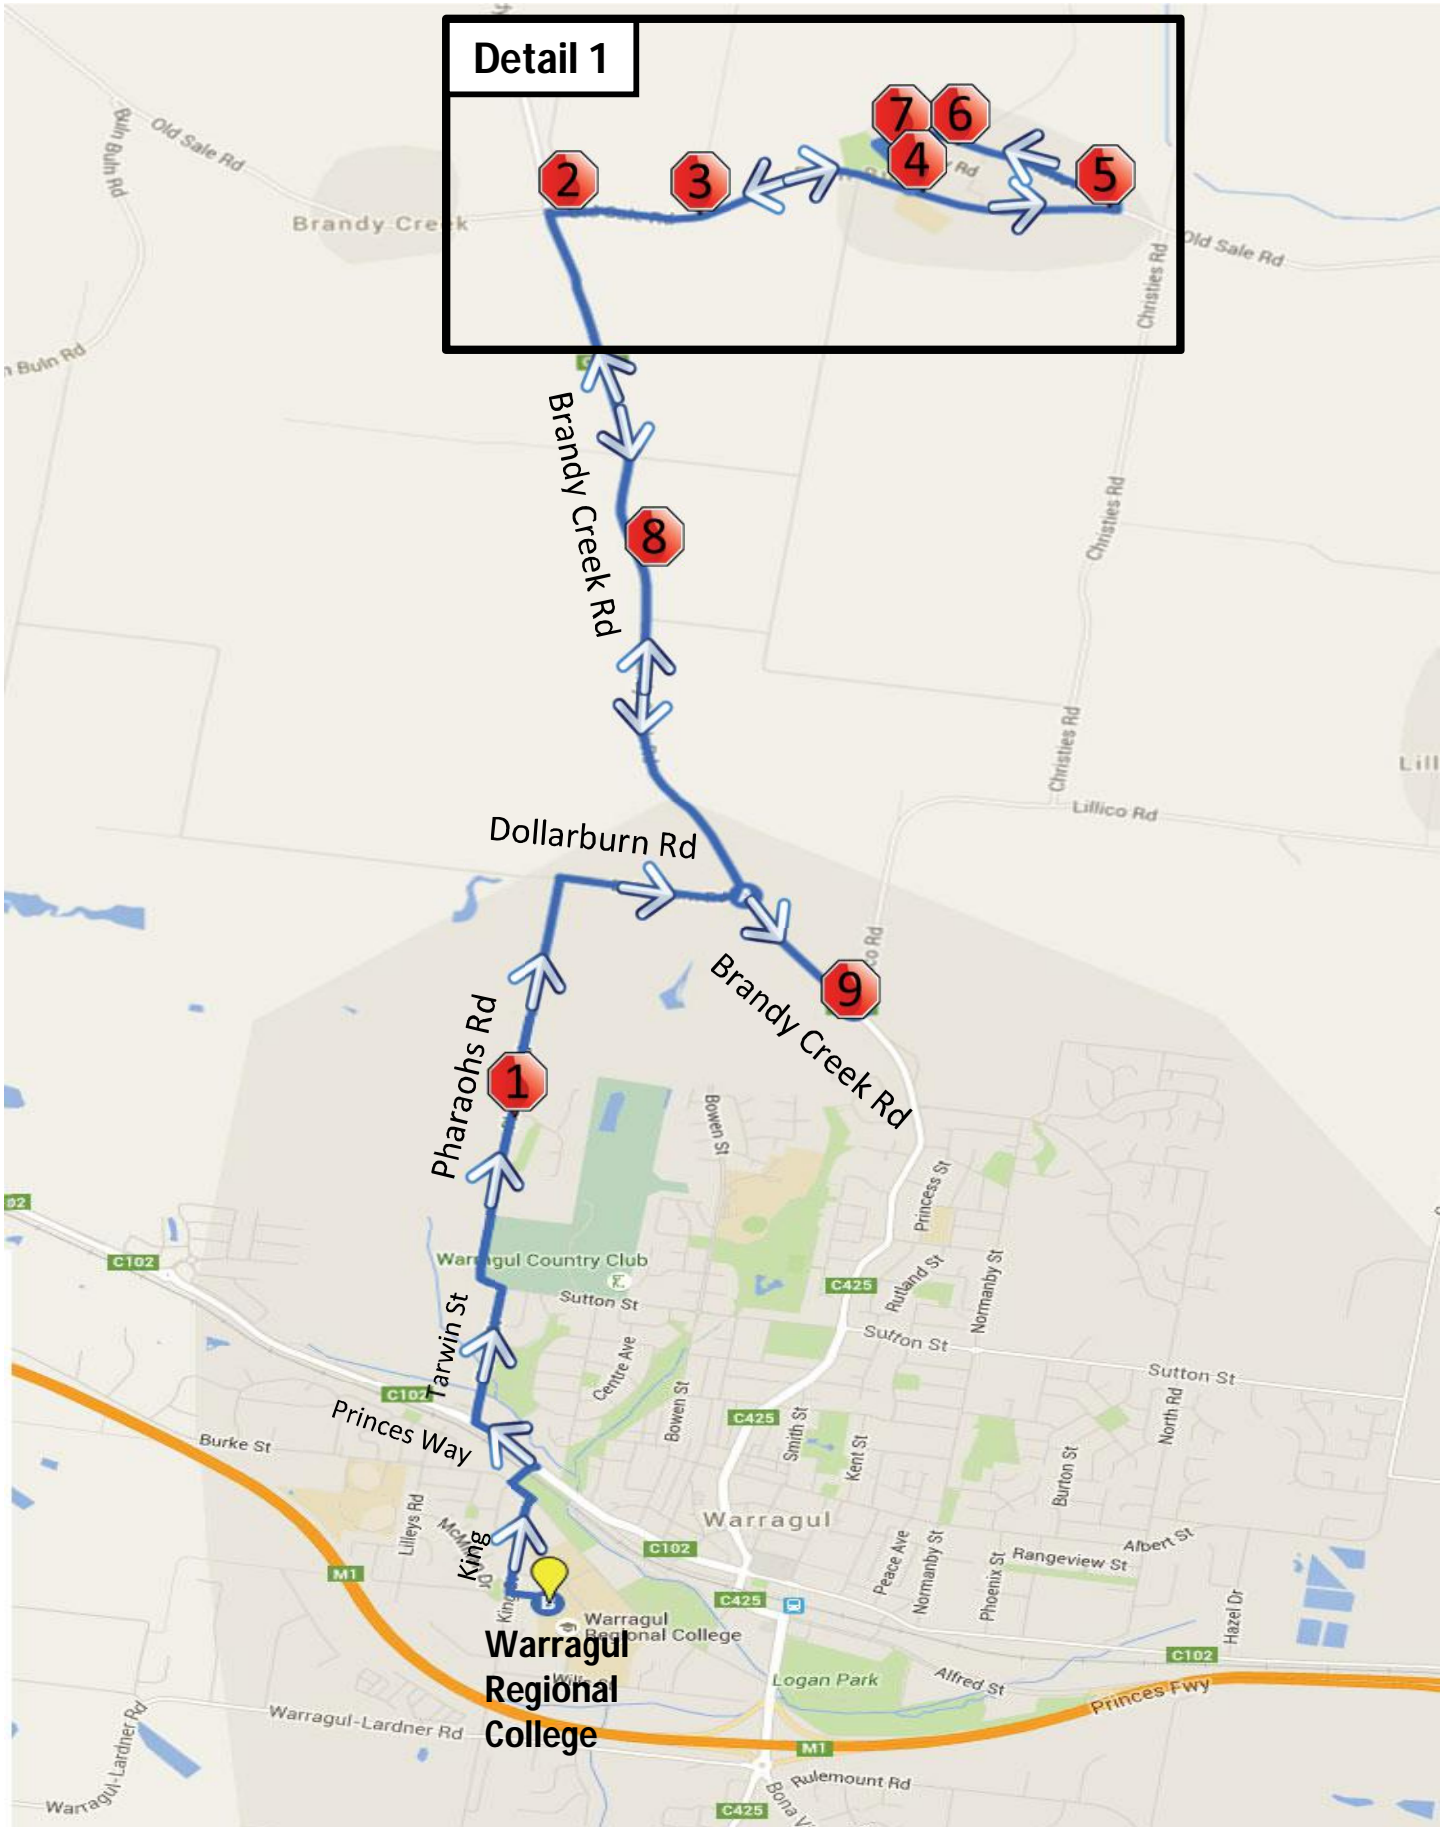

# Brandy Creek – Morning Route

Warragul Regional College

# Brandy Creek – Afternoon Route

Warragul Regional College

## Detail 1

Stop	Description	Time
	Warragul Regional College	3:55
1	Corner of Canawindi Ct & Pharaohs Rd	4:00
2	Corner of Brandy Creek & Old Sale Rd	4:10
3	Corner of Mildren's and Old Sale Rd	4:11
4	Opposite Buln Buln Primary School – Old Sale Rd	4:12
5	Corner of Platts & Old Sale Rd	4:14
6	Corner of Platts & Ryans Rd	4:15
7	Corner of Factory St & Platts Rd	4:16
8	422 Brandy Creek Rd (Cypress Hill)	4:25
9	Corner of Brandy Creek & Lillico Rd	4:30