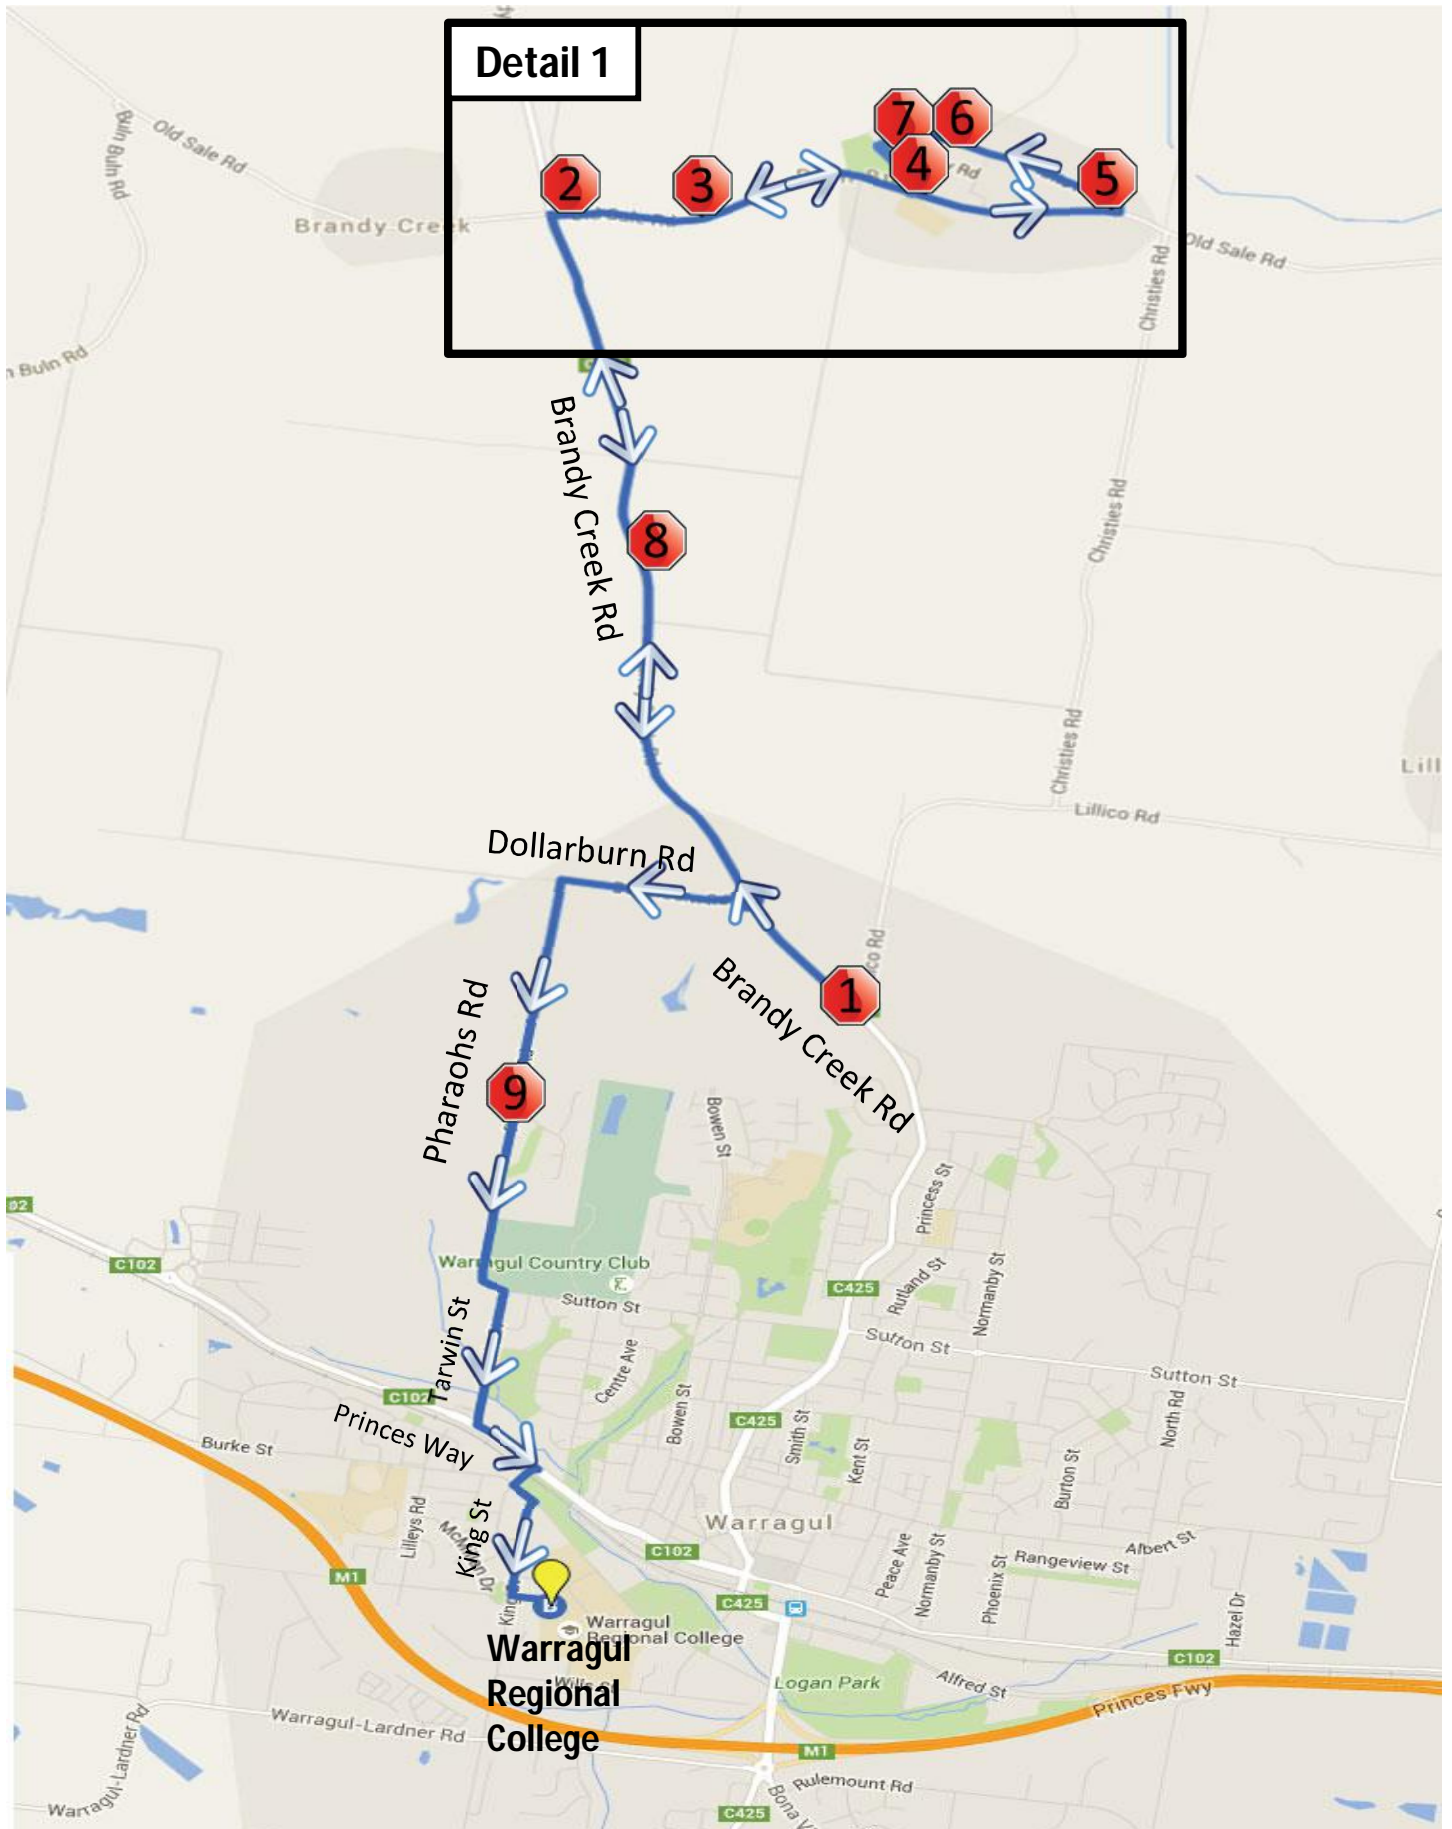

# Brandy Creek – Morning Route

Warragul Regional College

# Brandy Creek – Afternoon Route

Warragul Regional College

## Detail 1

Stop	Description	Time
	Warragul Regional College	3:55
1	Corner of Canawindi Ct & Pharaohs Rd	4:00
2	Corner of Brandy Creek & Old Sale Rd	4:10
3	Corner of Mildren's and Old Sale Rd	4:11
4	Opposite Buln Buln Primary School – Old Sale Rd	4:12
5	Corner of Platts & Old Sale Rd	4:14
6	Corner of Platts & Ryans Rd	4:15
7	Corner of Factory St & Platts Rd	4:16
8	422 Brandy Creek Rd (Cypress Hill)	4:25
9	Corner of Brandy Creek & Lillico Rd	4:30